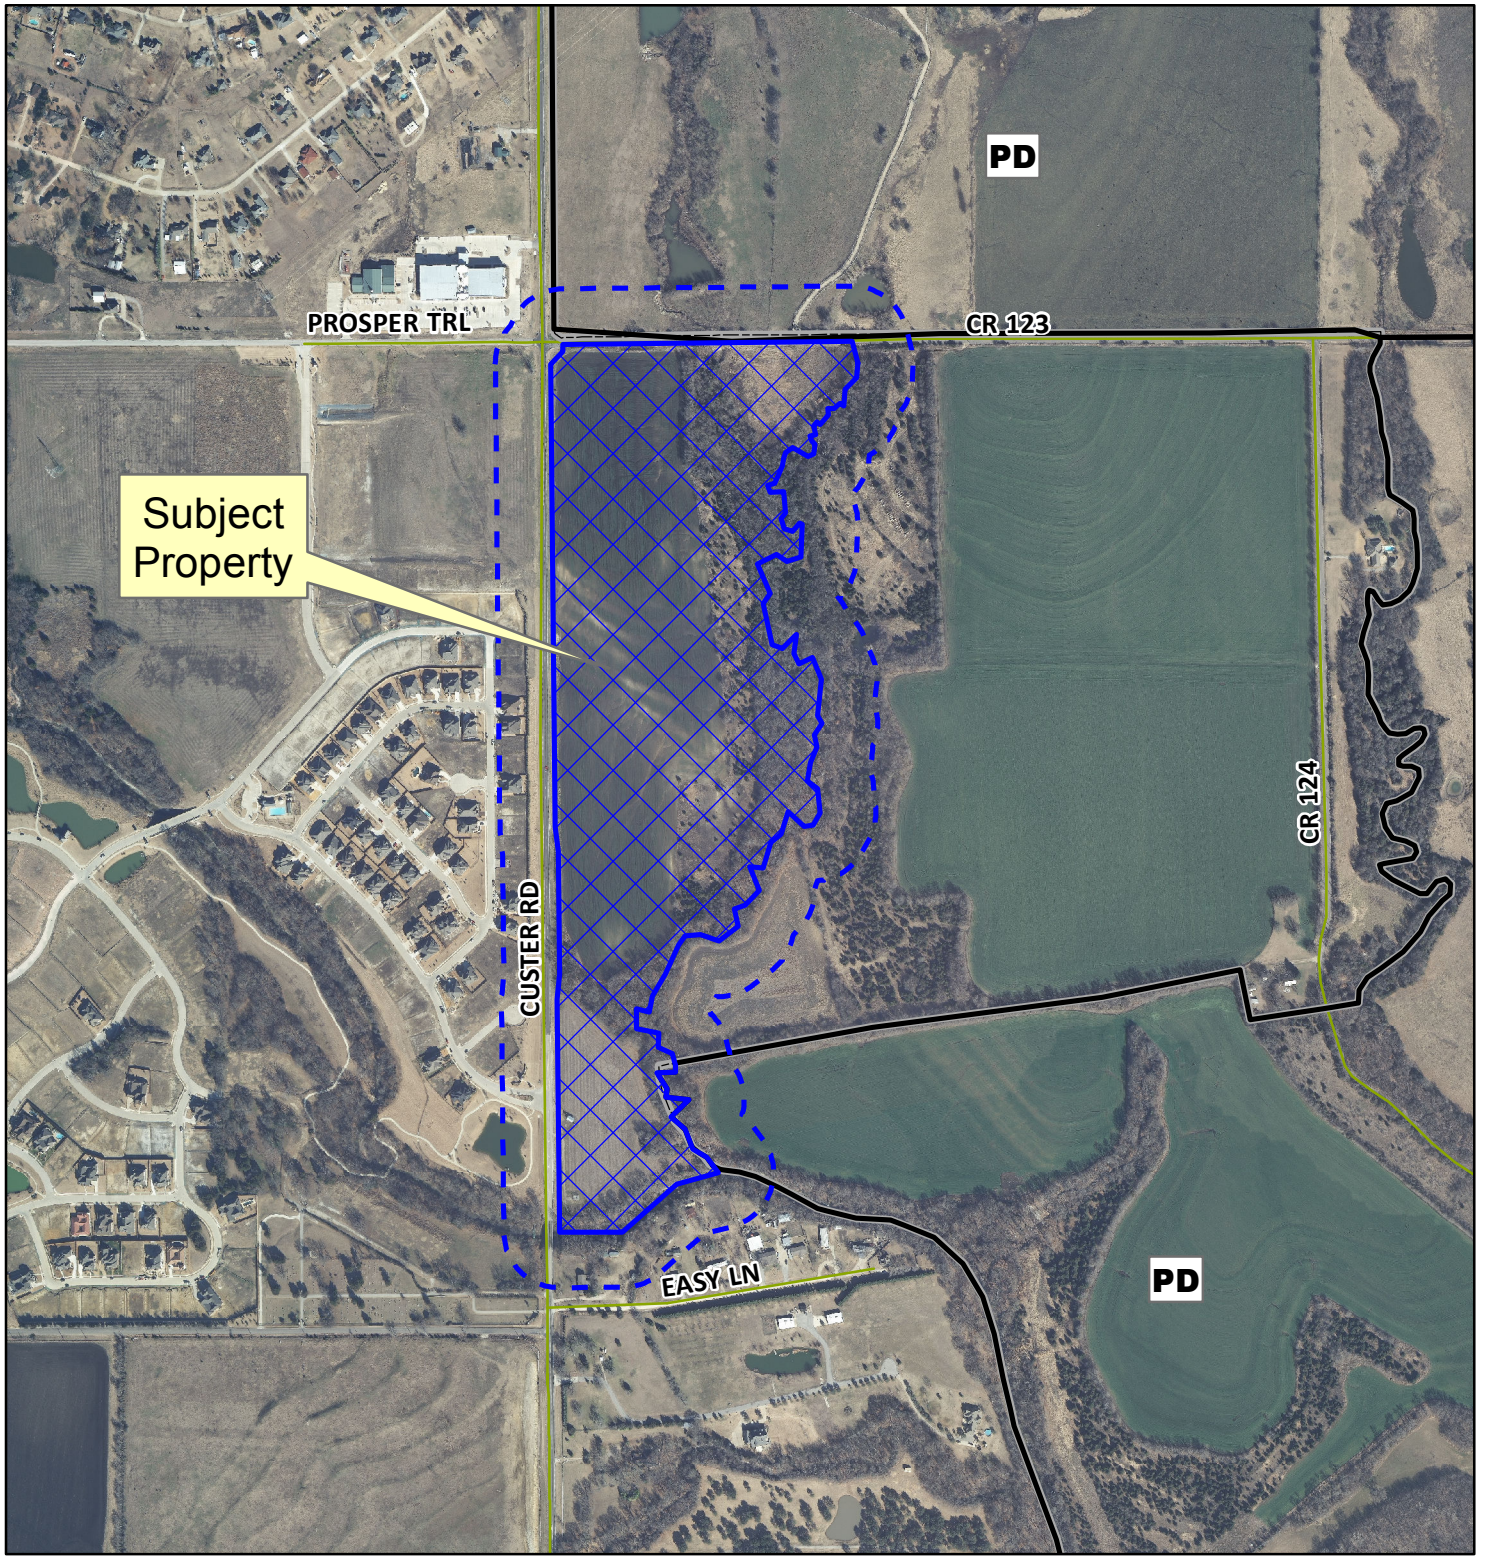

Subject Property

PD

PROSPER TRL

CR 123

CR 124

CUSTER RD

EASY LN

PD

Notification Map

Case: 12-068Z

--- 200' Notification Buffer

Vicinity Map

Subject Property

PROSPER TRL

PD

CR 123

CUSTER RD

CR 124

EASY LN

PD

Notification Map

Case: 12-068Z

--- 200' Notification Buffer

Vicinity Map