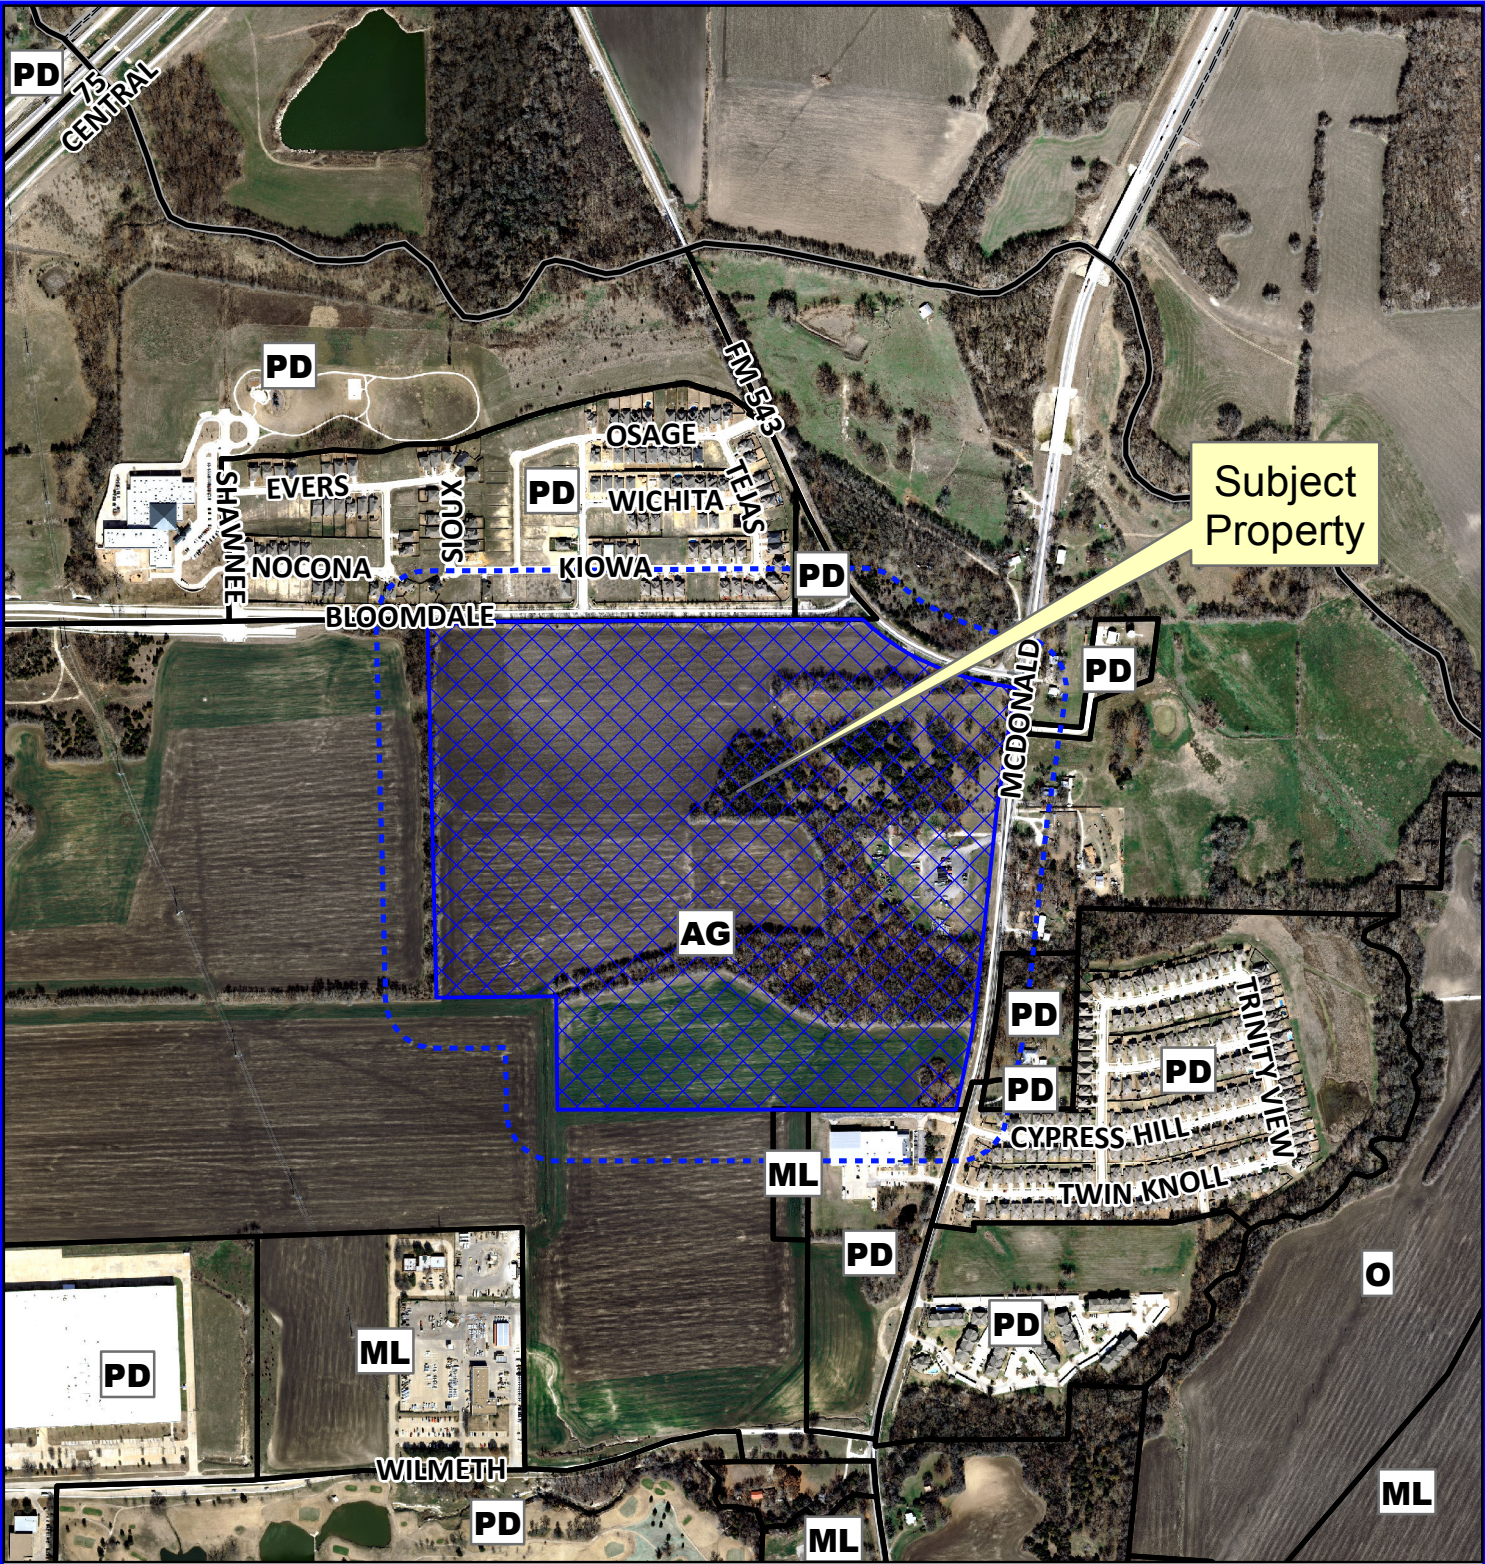

Notification Map

Case: 15-066Z
 - - - - 200' Buffer

Path: S:\MCKGIS\Notification\Projects\2015\15-066Z.mxd

DISCLAIMER: This map and information contained in it were developed exclusively for use by the City of McKinney. Any use or reliance on this map by anyone else is at that party's risk and without liability to the City of McKinney, its officials or employees for any discrepancies, errors, or variances which may exist.