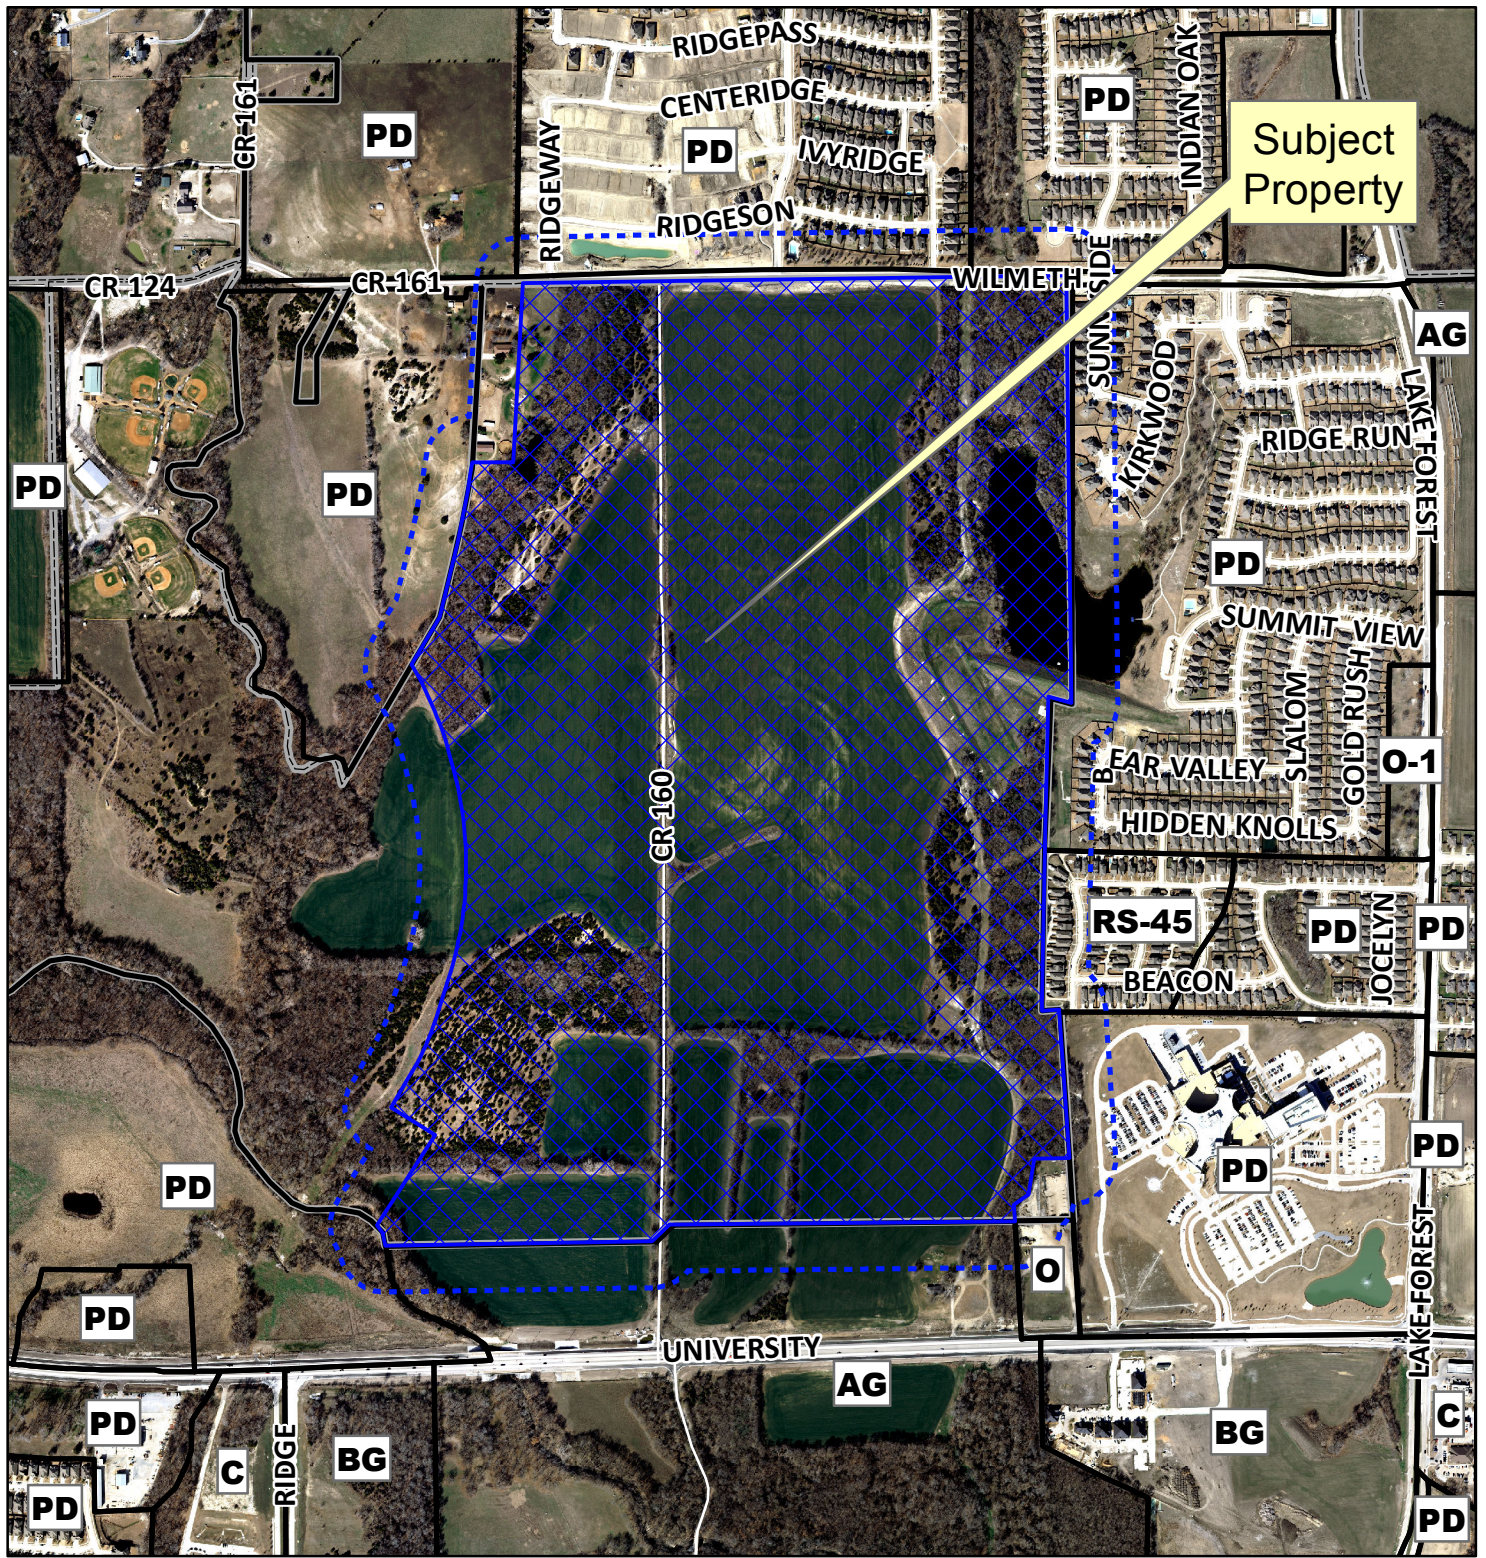

Subject Property

Notification Map

Case: 14-189A

--- 200' Notification Buffer

Path: S:\MCKGIS\notification\Projects\2014\14-189A_2.mxd

DISCLAIMER: This map and information contained in it were developed exclusively for use by the City of McKinney. Any use or reliance on this map by anyone else is at that party's risk and without liability to the City of McKinney, its officials or employees for any discrepancies, errors, or variances which may exist.

Subject Property

Notification Map

Case: 14-189A

--- 200' Notification Buffer

Vicinity Map