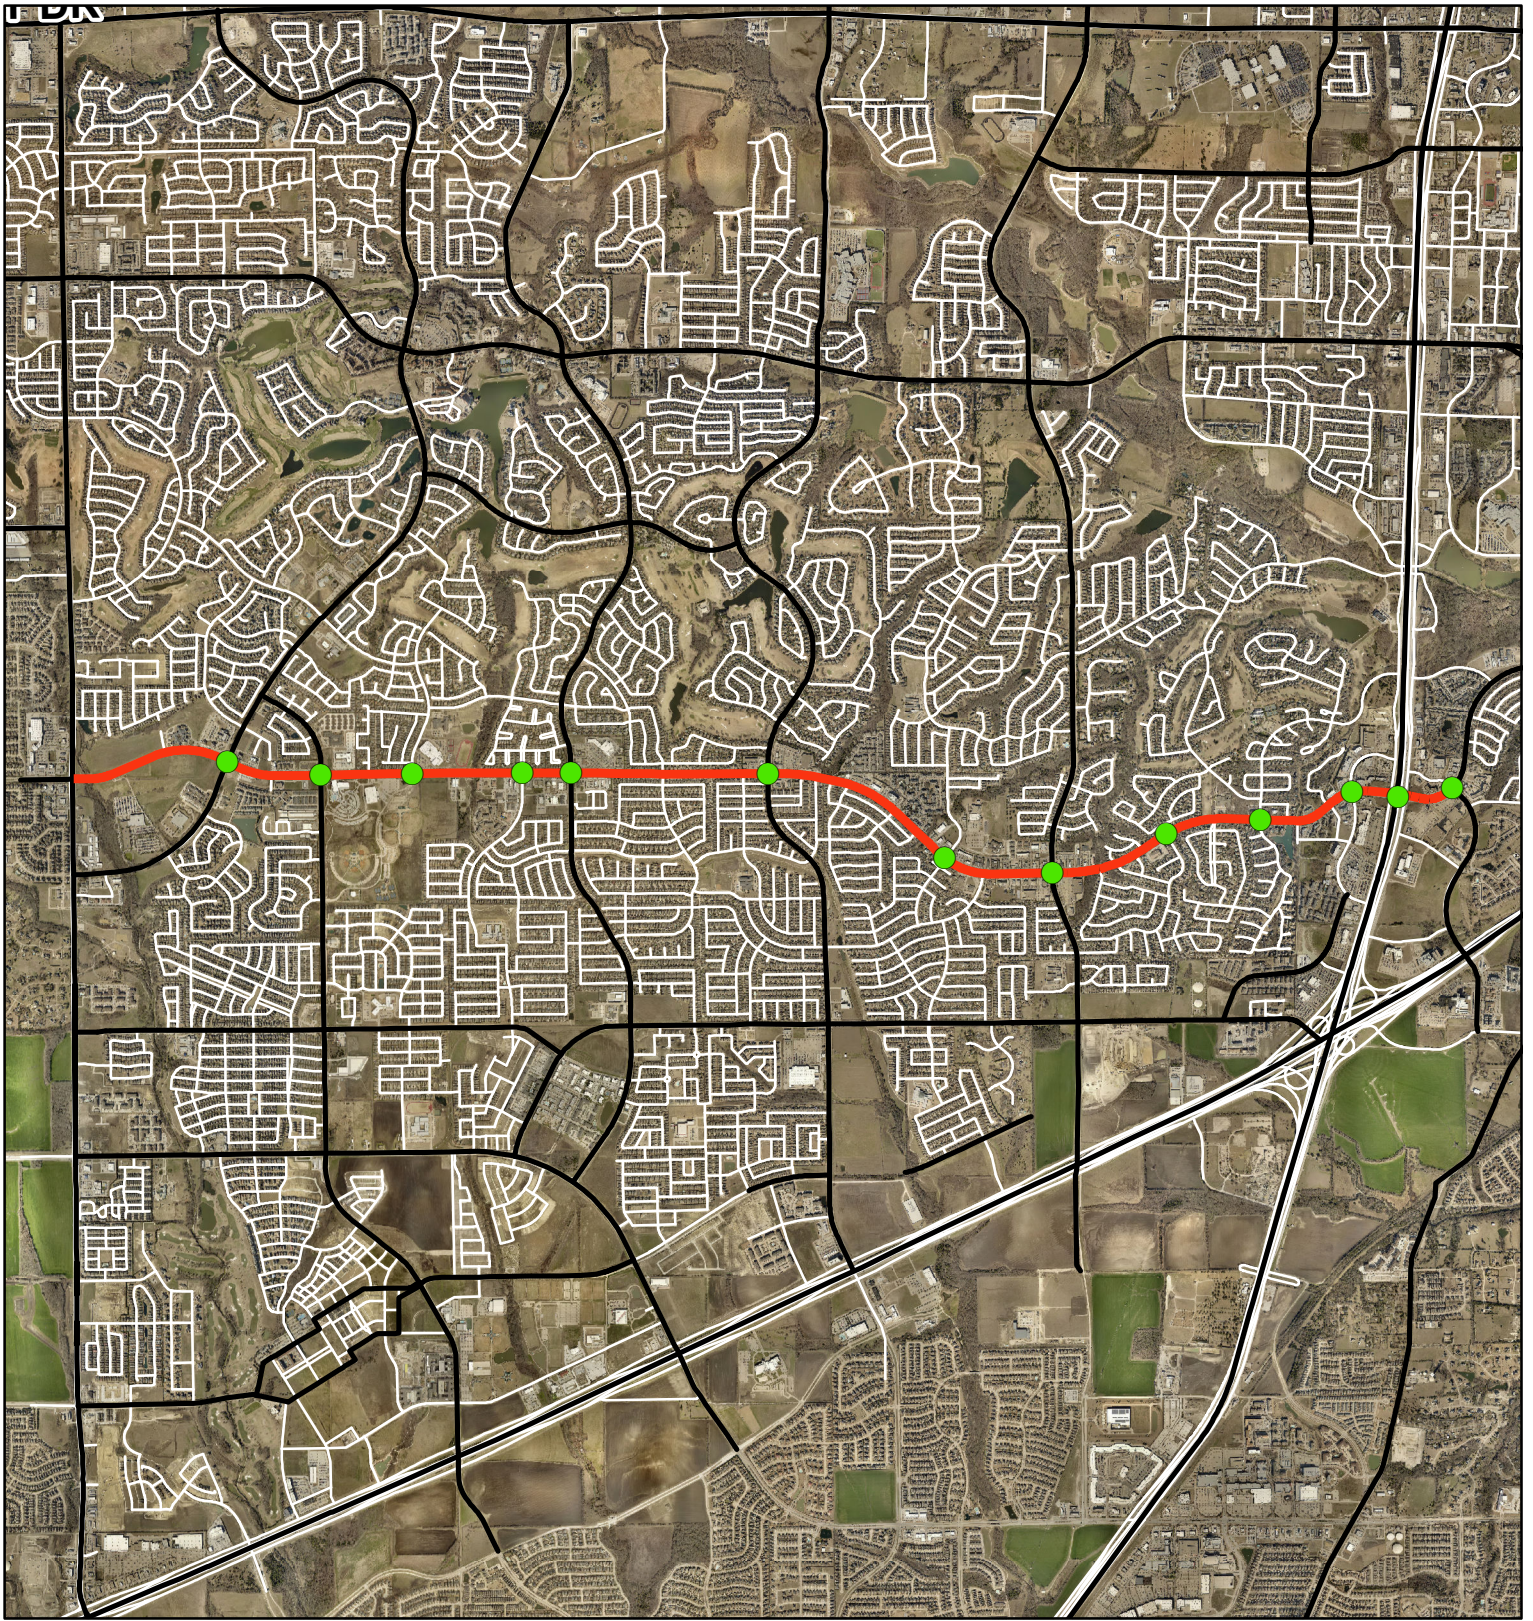

# Traffic Signal Re-timing

**Eldorado Parkway  
From Stonebridge Drive  
To Medical Center Drive**

Vicinity Map

DISCLAIMER: This map and information contained in it were developed exclusively for use by the City of McKinney. Any use or reliance on this map by anyone else is at that party's risk and without liability to the City of McKinney, its officials or employees for any discrepancies, errors, or variances which may exist.

# Traffic Signal Re-timing

**Eldorado Parkway  
From Stonebridge Drive  
To Medical Center Drive**

DISCLAIMER: This map and information contained in it were developed exclusively for use by the City of McKinney. Any use or reliance on this map by anyone else is at that party's risk and without liability to the City of McKinney, its officials or employees for any discrepancies, errors, or variances which may exist.