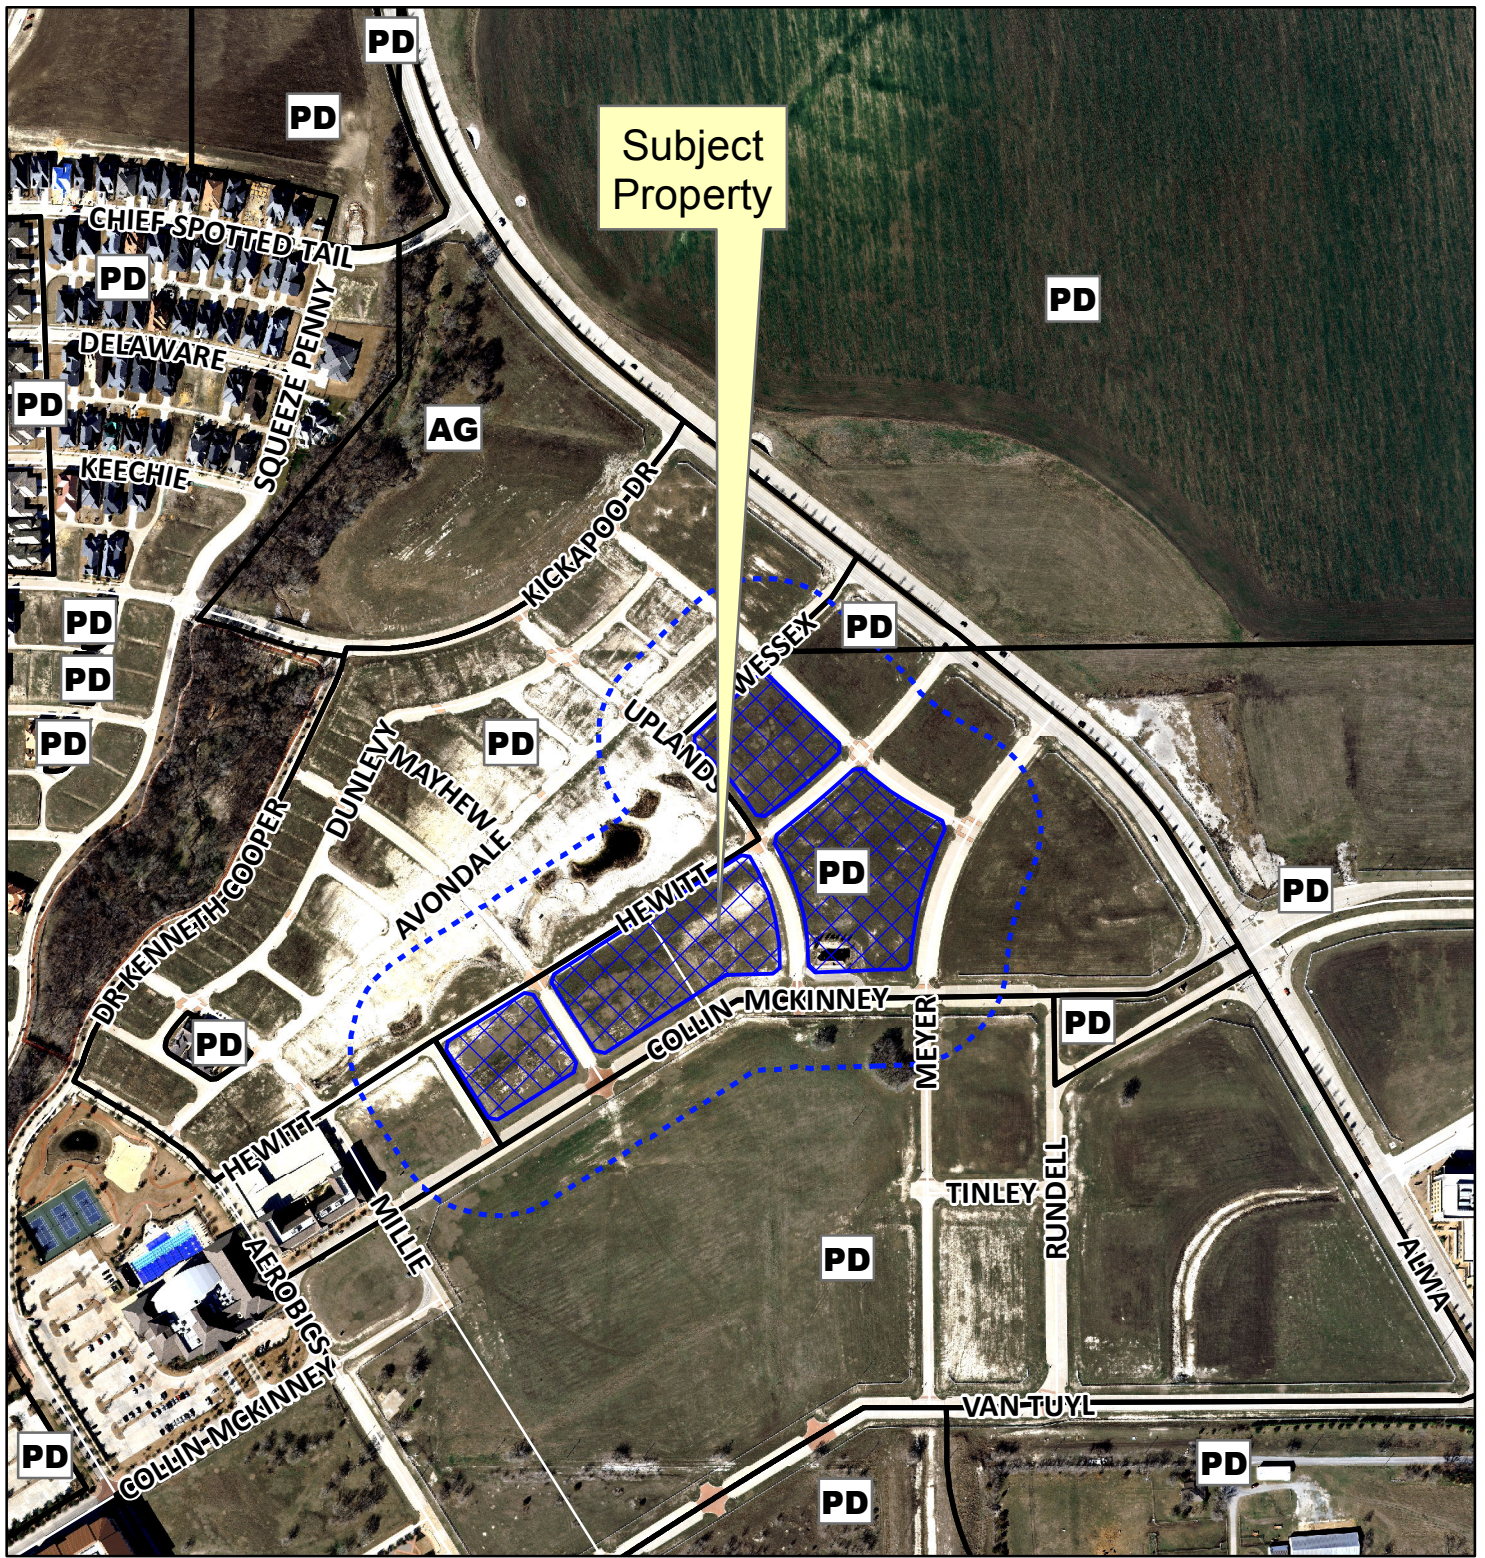

Subject Property

## Notification Map

Case: 14-302Z

--- 200' Buffer

Vicinity Map

Subject Property

## Notification Map

Case: 14-302Z

--- 200' Buffer