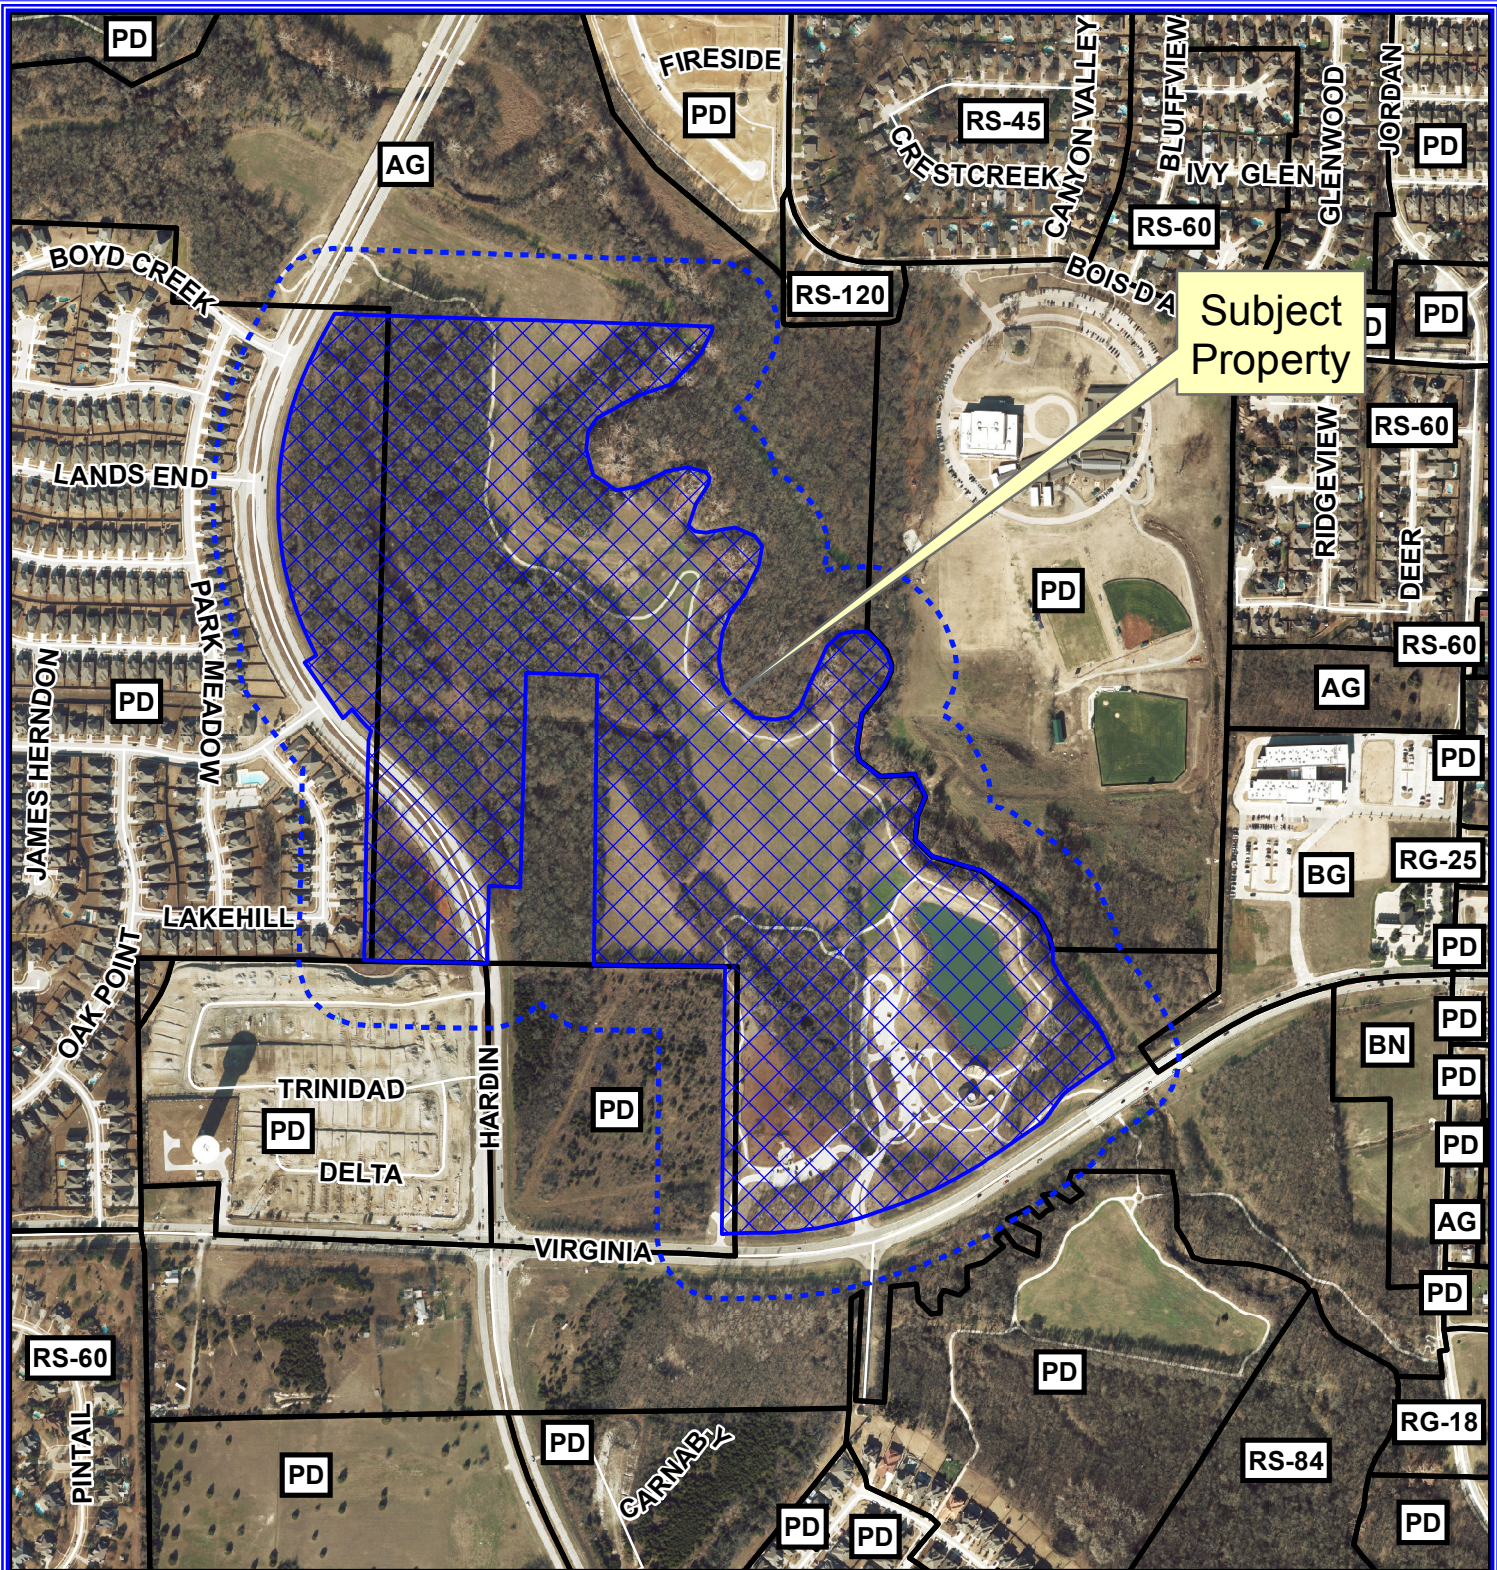

## Notification Map

Case: 16-137SP

--- 200' Buffer

Vicinity Map

## Notification Map

Case: 16-137SP

--- 200' Buffer