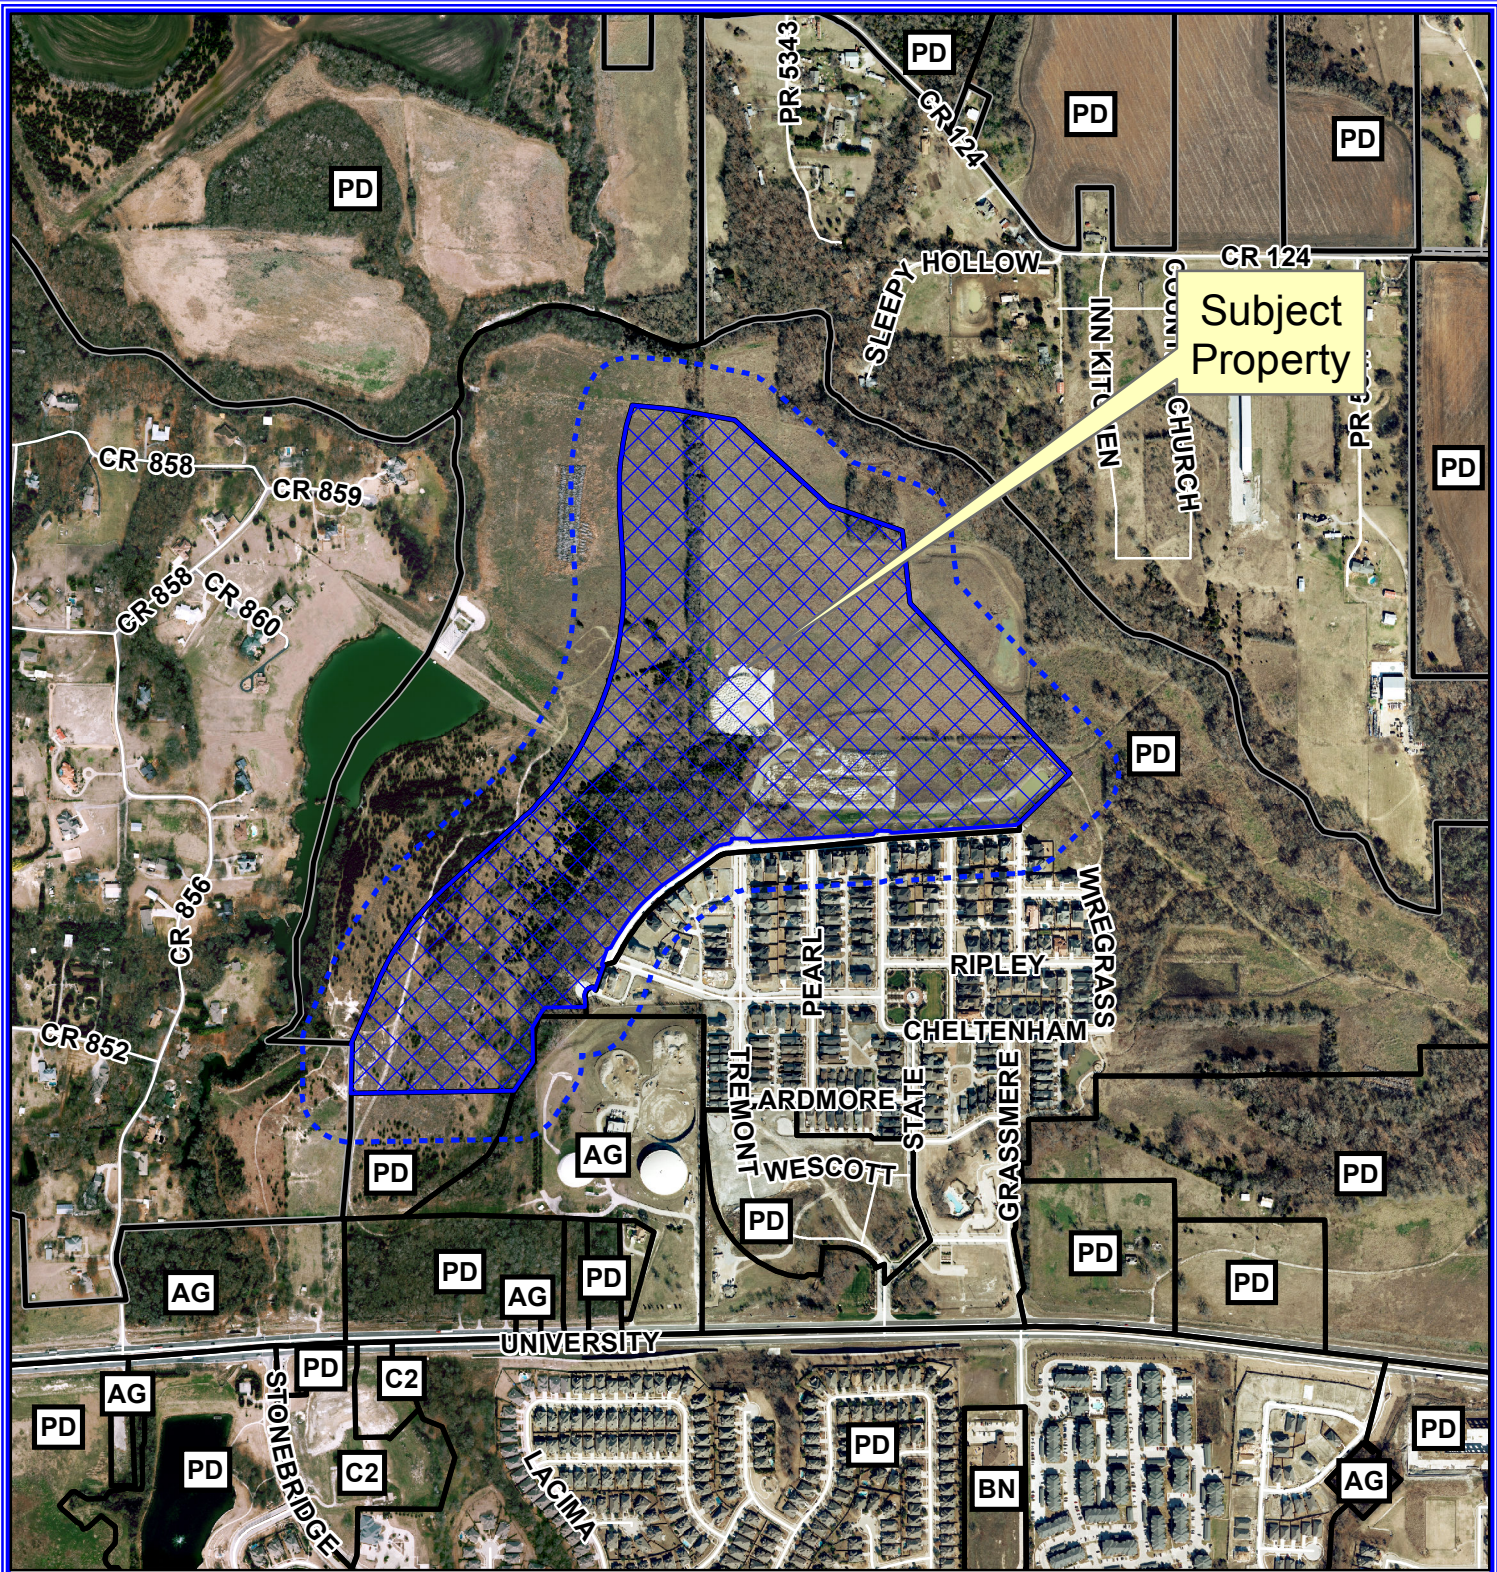

Subject Property

Notification Map

Case: 16-277Z

--- 200' Buffer

Notification Map

Case: 16-277Z

--- 200' Buffer