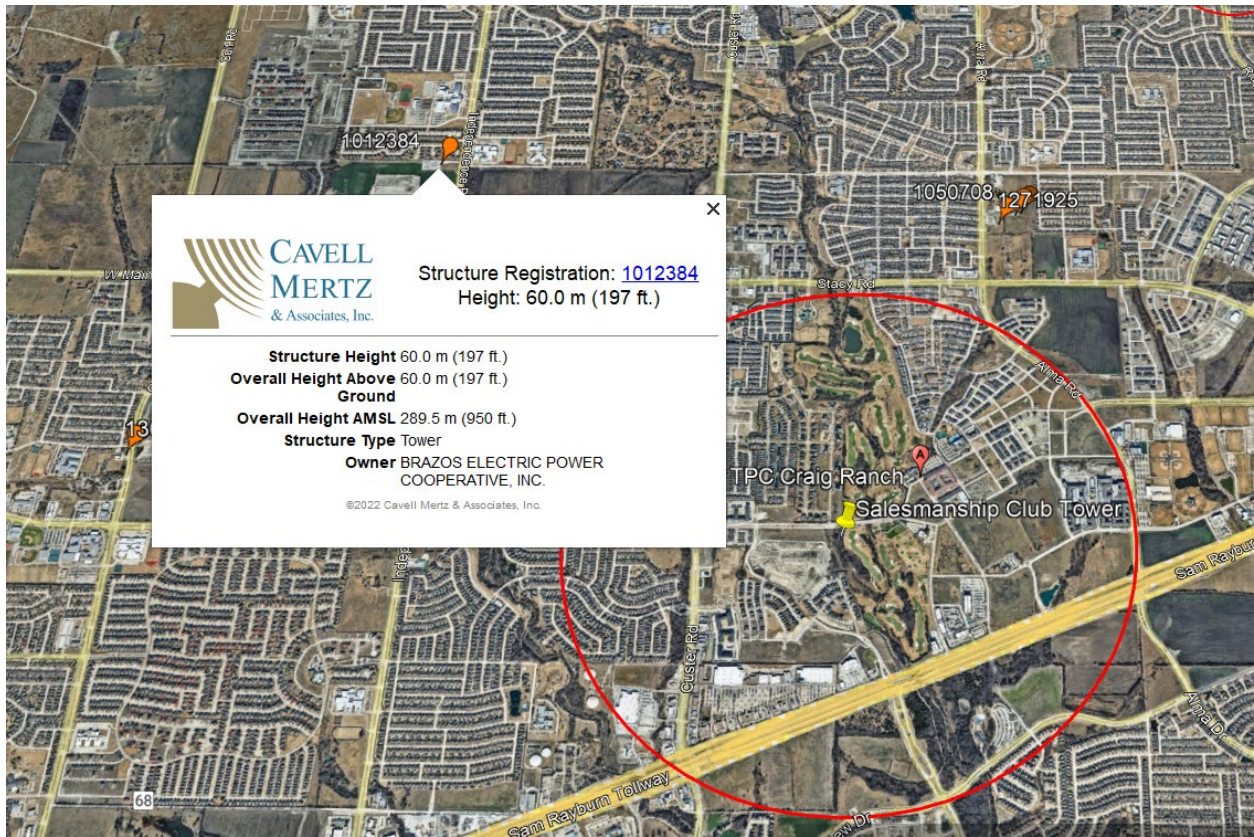

Proposed 115' Stealth Monopole Collin-McKinney Parkway

PLEASE NOTE THAT THERE ARE NOT ANY EXISTING CELLULAR TOWERS WITHIN A ONE MILE RADIUS OF THE PROPOSED TOWER.

Proposed 115' Stealth Monopole Collin-McKinney Parkway

Proposed 115' Stealth Monopole Collin-McKinney Parkway

Proposed 115' Stealth Monopole Collin-McKinney Parkway

Proposed 115' Stealth Monopole Collin-McKinney Parkway