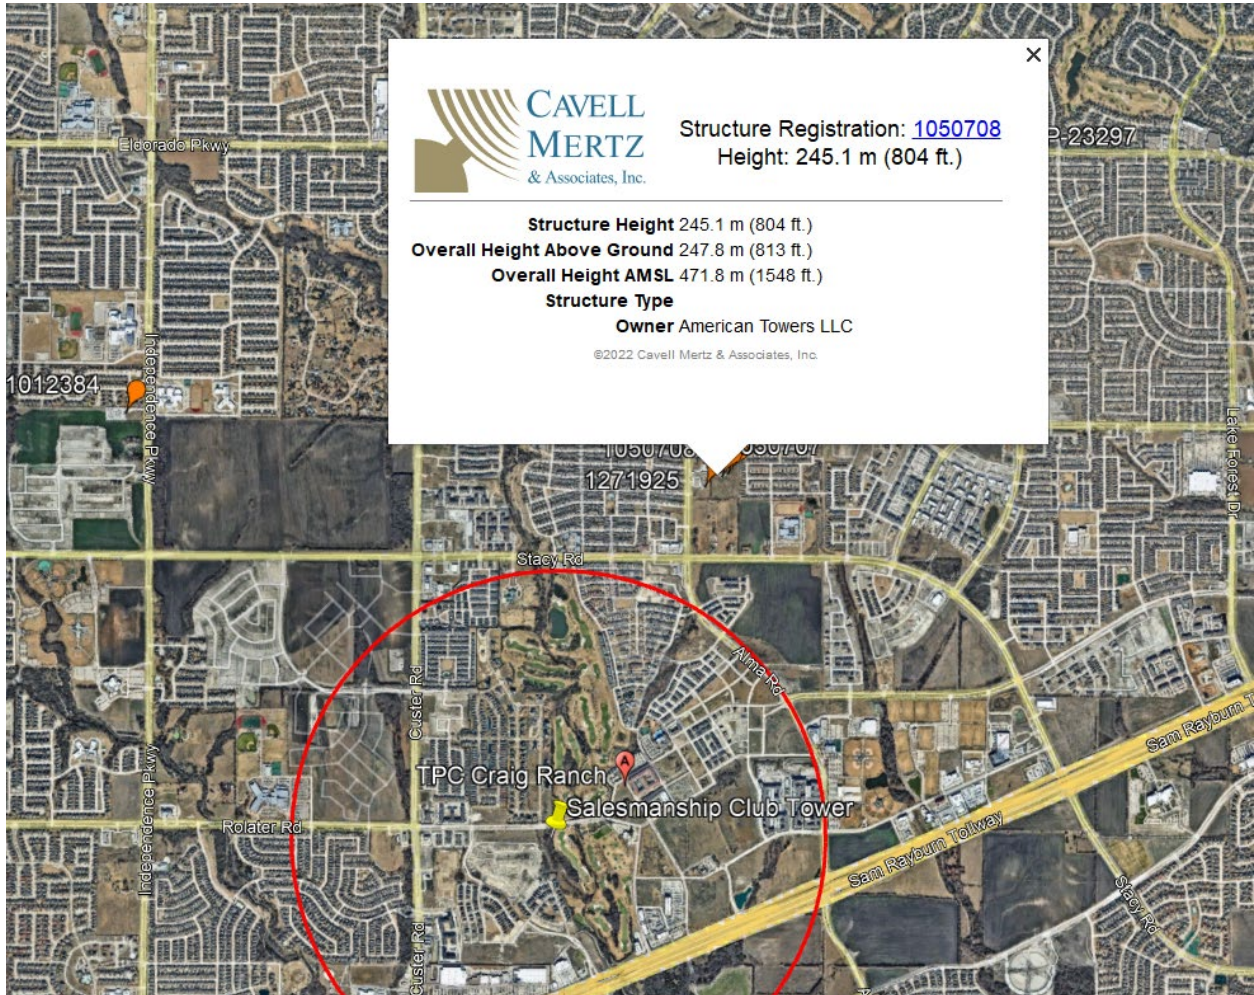

Proposed 115' Stealth Monopole Collin-McKinney Parkway

PLEASE NOTE THAT THERE ARE NOT ANY EXISTING CELLULAR TOWERS WITHIN A ONE MILE RADIUS OF THE PROPOSED TOWER.

Proposed 115' Stealth Monopole Collin-McKinney Parkway

Proposed 115' Stealth Monopole Collin-McKinney Parkway

Proposed 115' Stealth Monopole Collin-McKinney Parkway

Proposed 115' Stealth Monopole Collin-McKinney Parkway