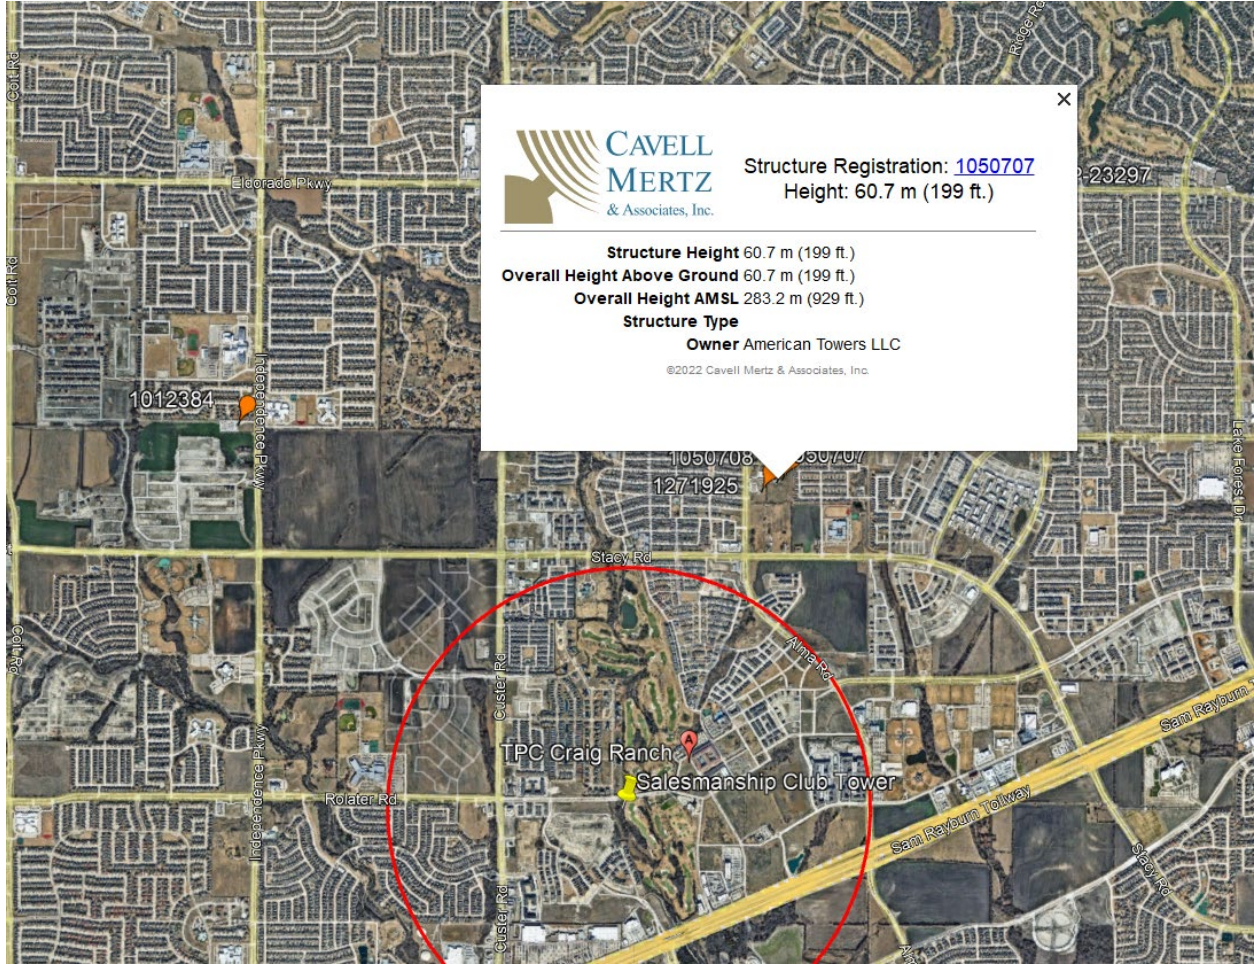

Proposed 115' Stealth Monopole Collin-McKinney Parkway

PLEASE NOTE THAT THERE ARE NOT ANY EXISTING CELLULAR TOWERS WITHIN A ONE MILE RADIUS OF THE PROPOSED TOWER.

Proposed 115' Stealth Monopole Collin-McKinney Parkway

Proposed 115' Stealth Monopole Collin-McKinney Parkway

Proposed 115' Stealth Monopole Collin-McKinney Parkway

Proposed 115' Stealth Monopole Collin-McKinney Parkway