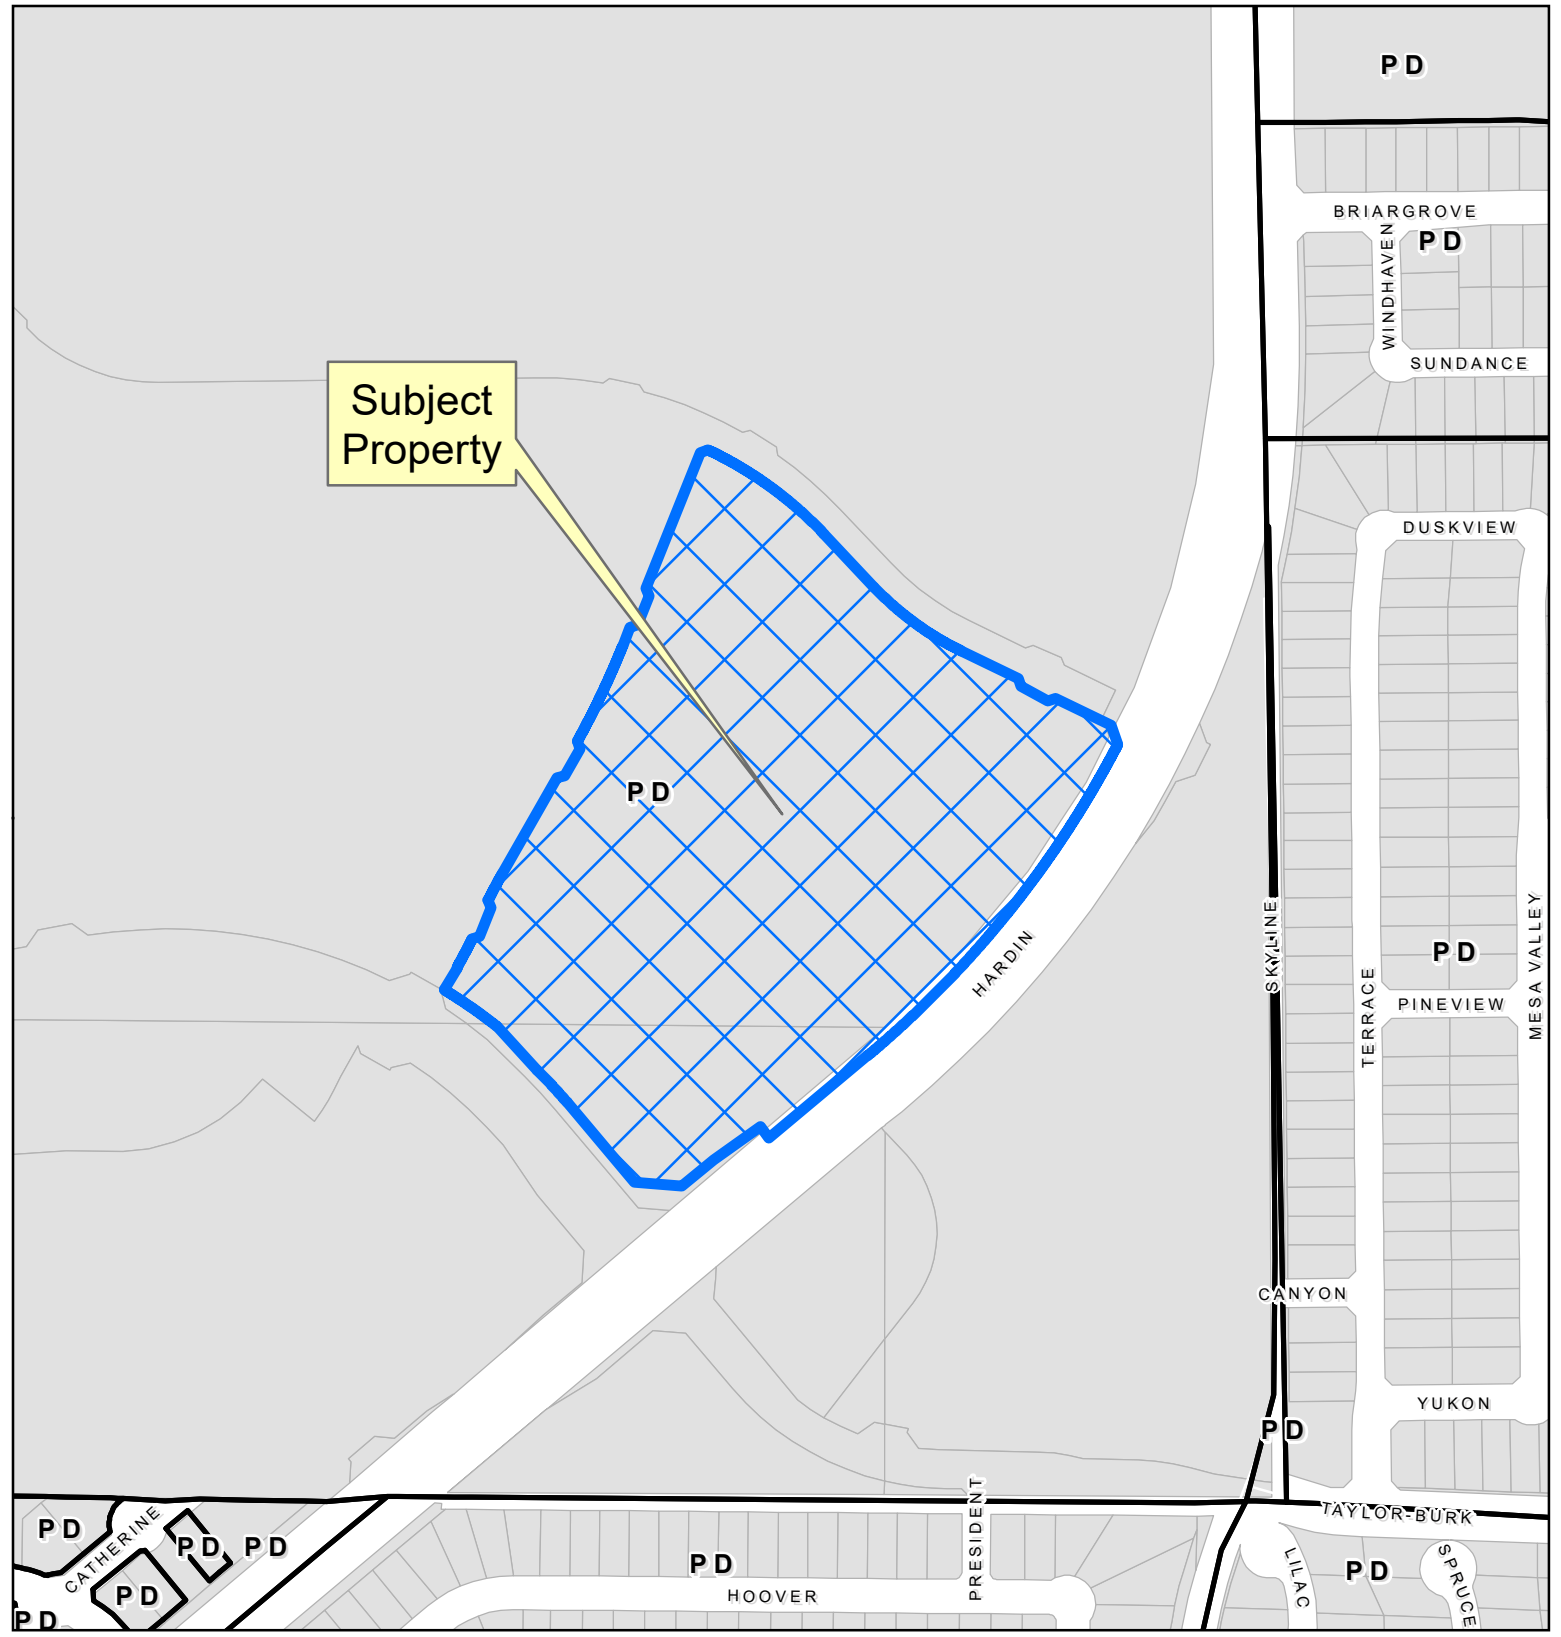

Vicinity Map

## Location Map

PLAT2023-0011

0 170 340 Feet

DISCLAIMER: This map and information contained in it were developed exclusively for use by the City of McKinney. Any use or reliance on this map by anyone else is at that party's risk and without liability to the City of McKinney, its officials or employees for any discrepancies, errors, or variances which may exist.

Subject Property

Location Map  
 PLAT2023-0011

DISCLAIMER: This map and information contained in it were developed exclusively for use by the City of McKinney. Any use or reliance on this map by anyone else is at that party's risk and without liability to the City of McKinney, its officials or employees for any discrepancies, errors, or variances which may exist.