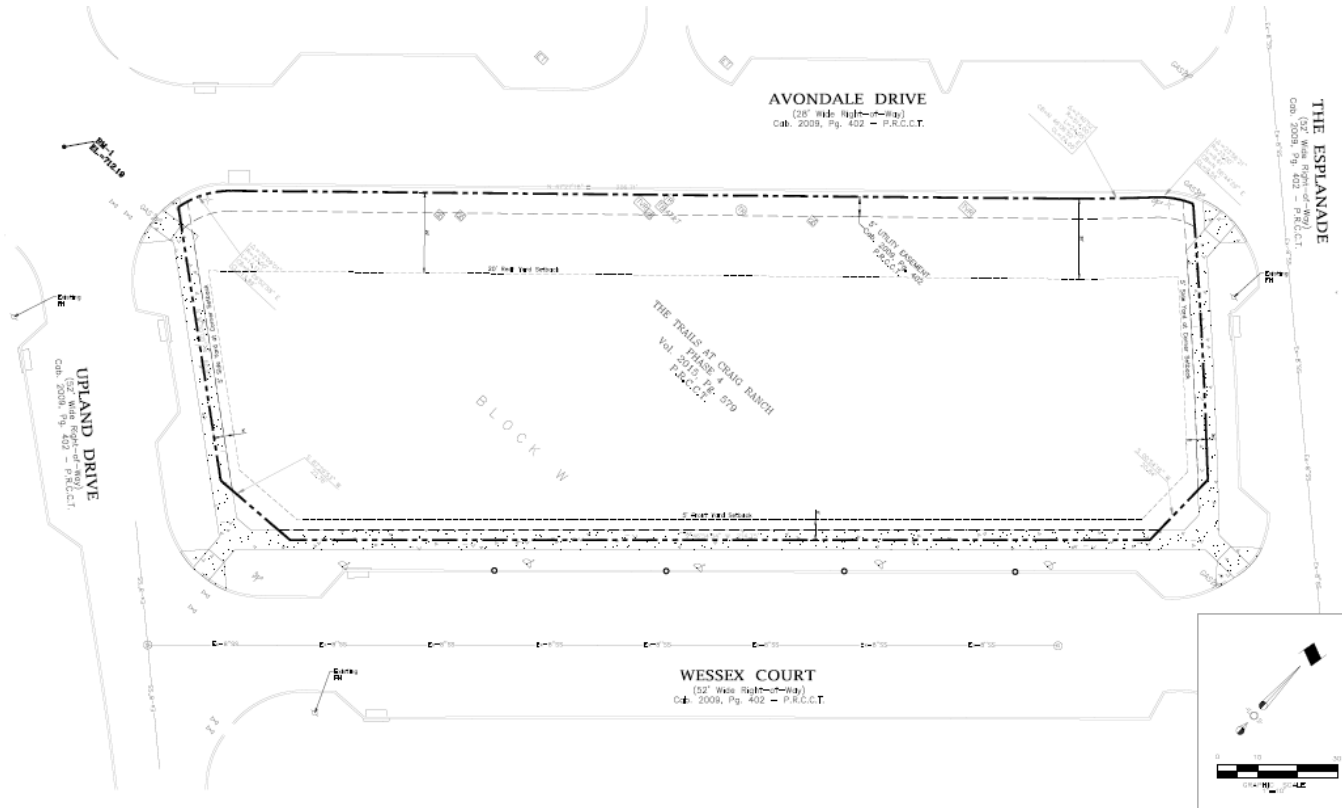

Zoning Exhibit