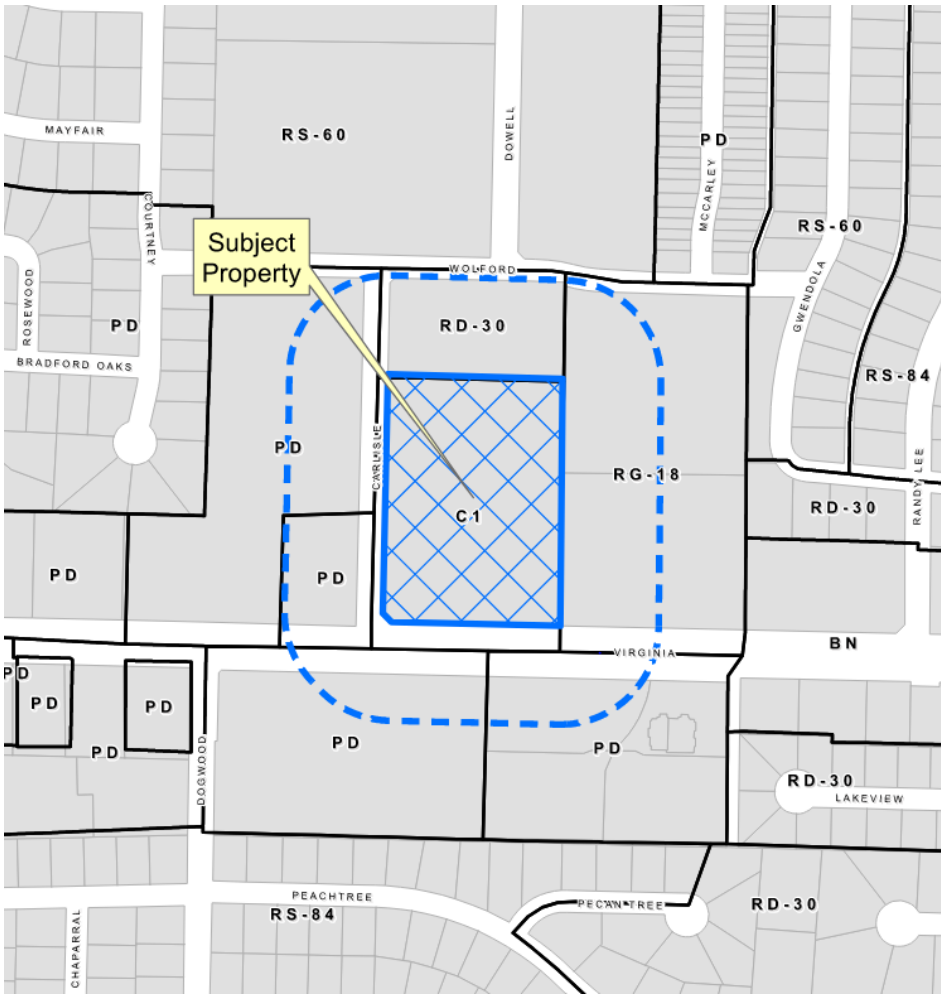

Carlisle and Virginia Rezoning

21-0006Z

Location Map

Proposed Zoning Exhibit