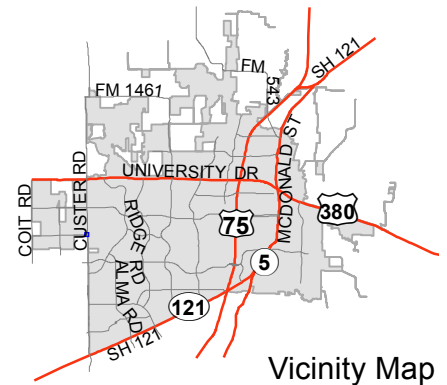

Notification Map

Case: 14-044Z

--- 200' Notification Buffer

Vicinity Map

0 50 100 Feet

Notification Map

Case: 14-044Z

--- 200' Notification Buffer

Vicinity Map