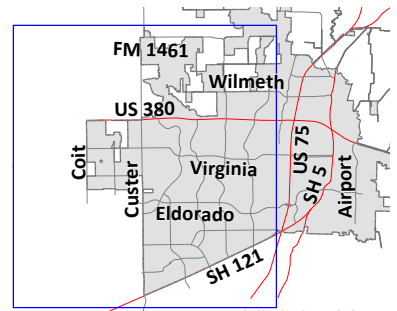

Custer Rd Speed Limit Map

Vicinity Map