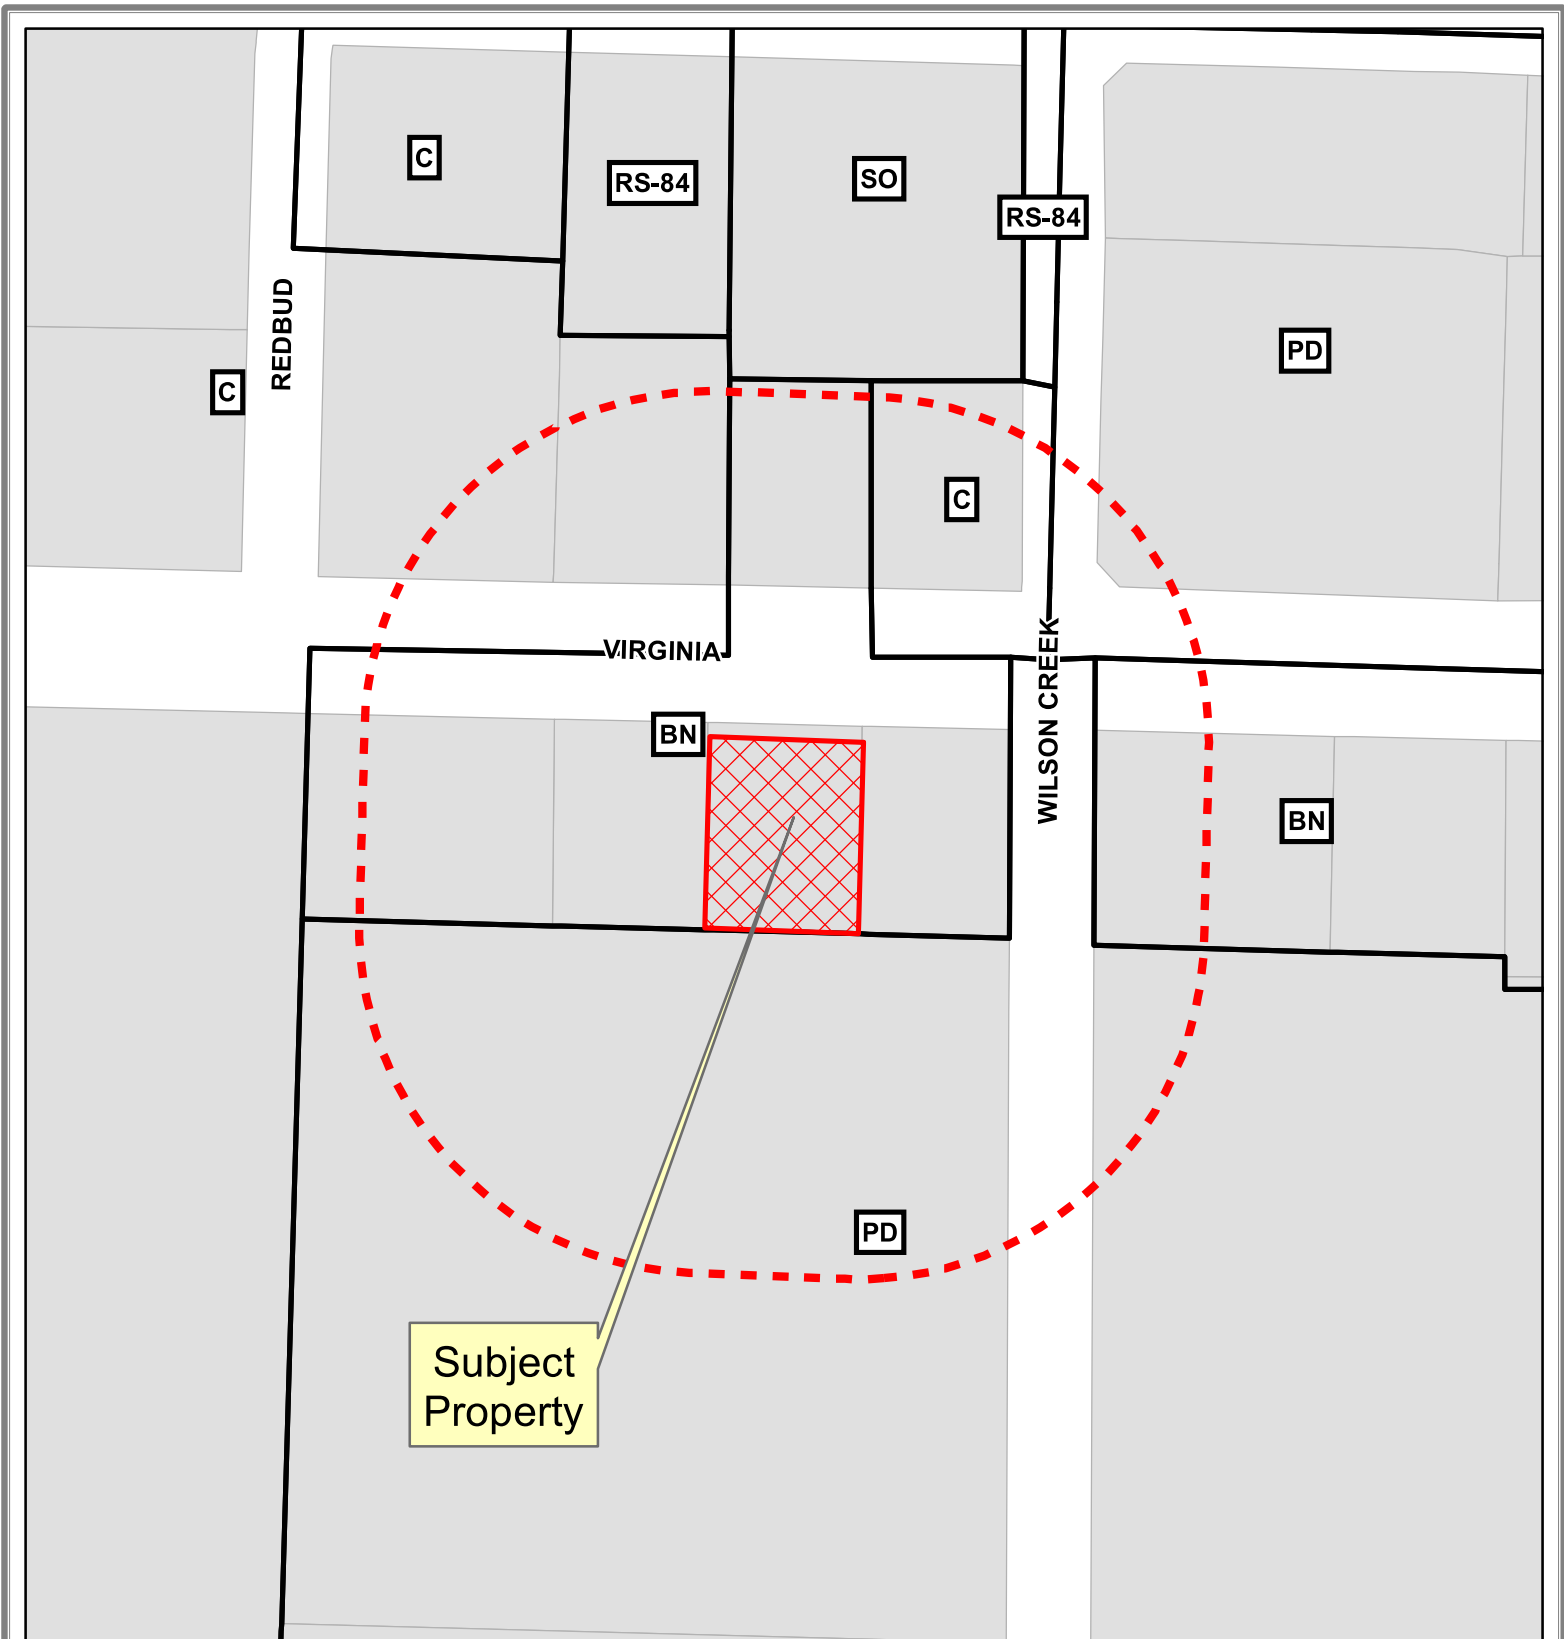

EXHIBIT A

Notification Map

Case: 17-050Z

--- 200' Buffer

Vicinity Map

DISCLAIMER: This map and information contained in it were developed exclusively for use by the City of McKinney. Any use or reliance on this map by anyone else is at that party's risk and without liability to the City of McKinney, its officials or employees for any discrepancies, errors, or variances which may exist.