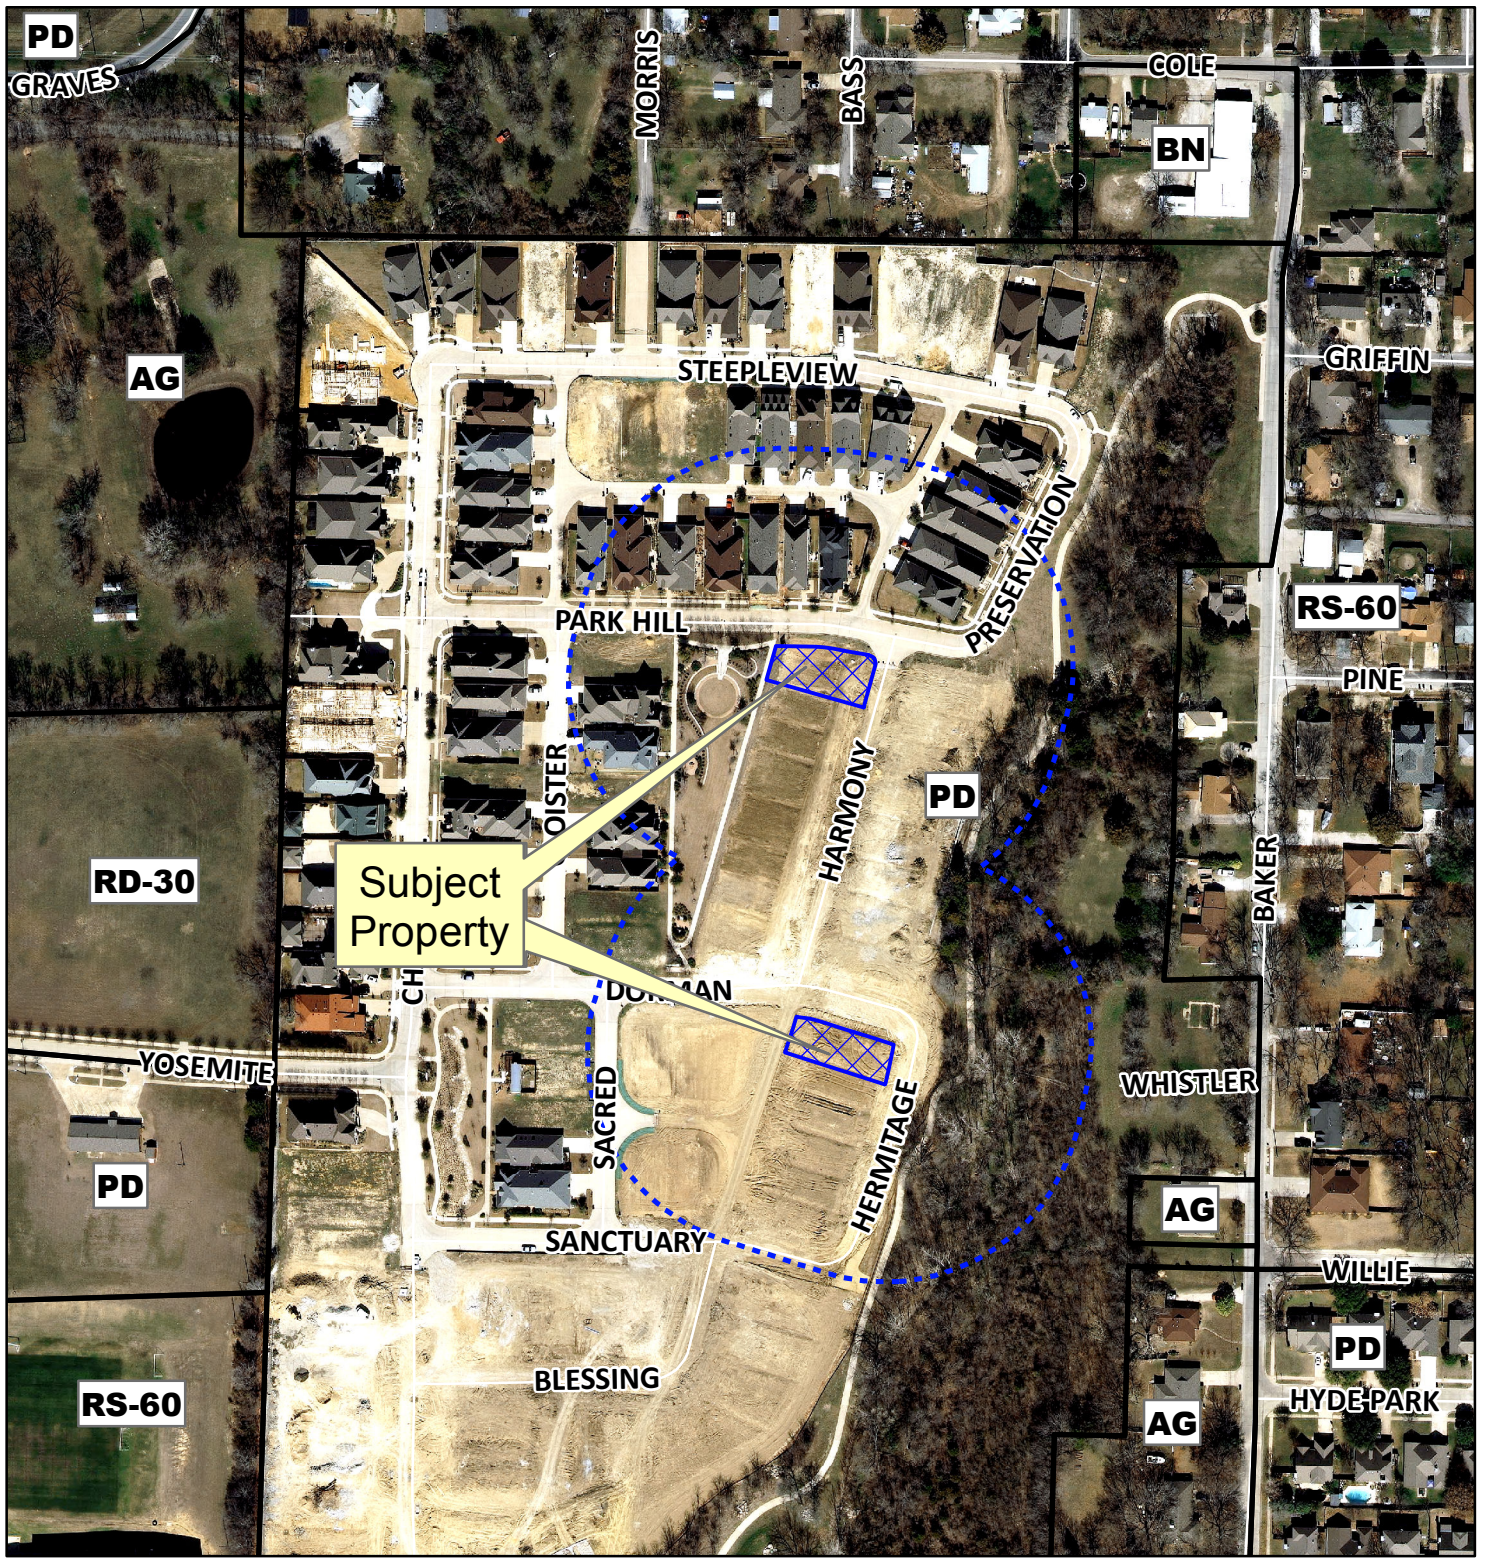

Notification Map

Case: 14-271Z

--- 200' Notification Buffer

Notification Map

Case: 14-271Z

--- 200' Notification Buffer