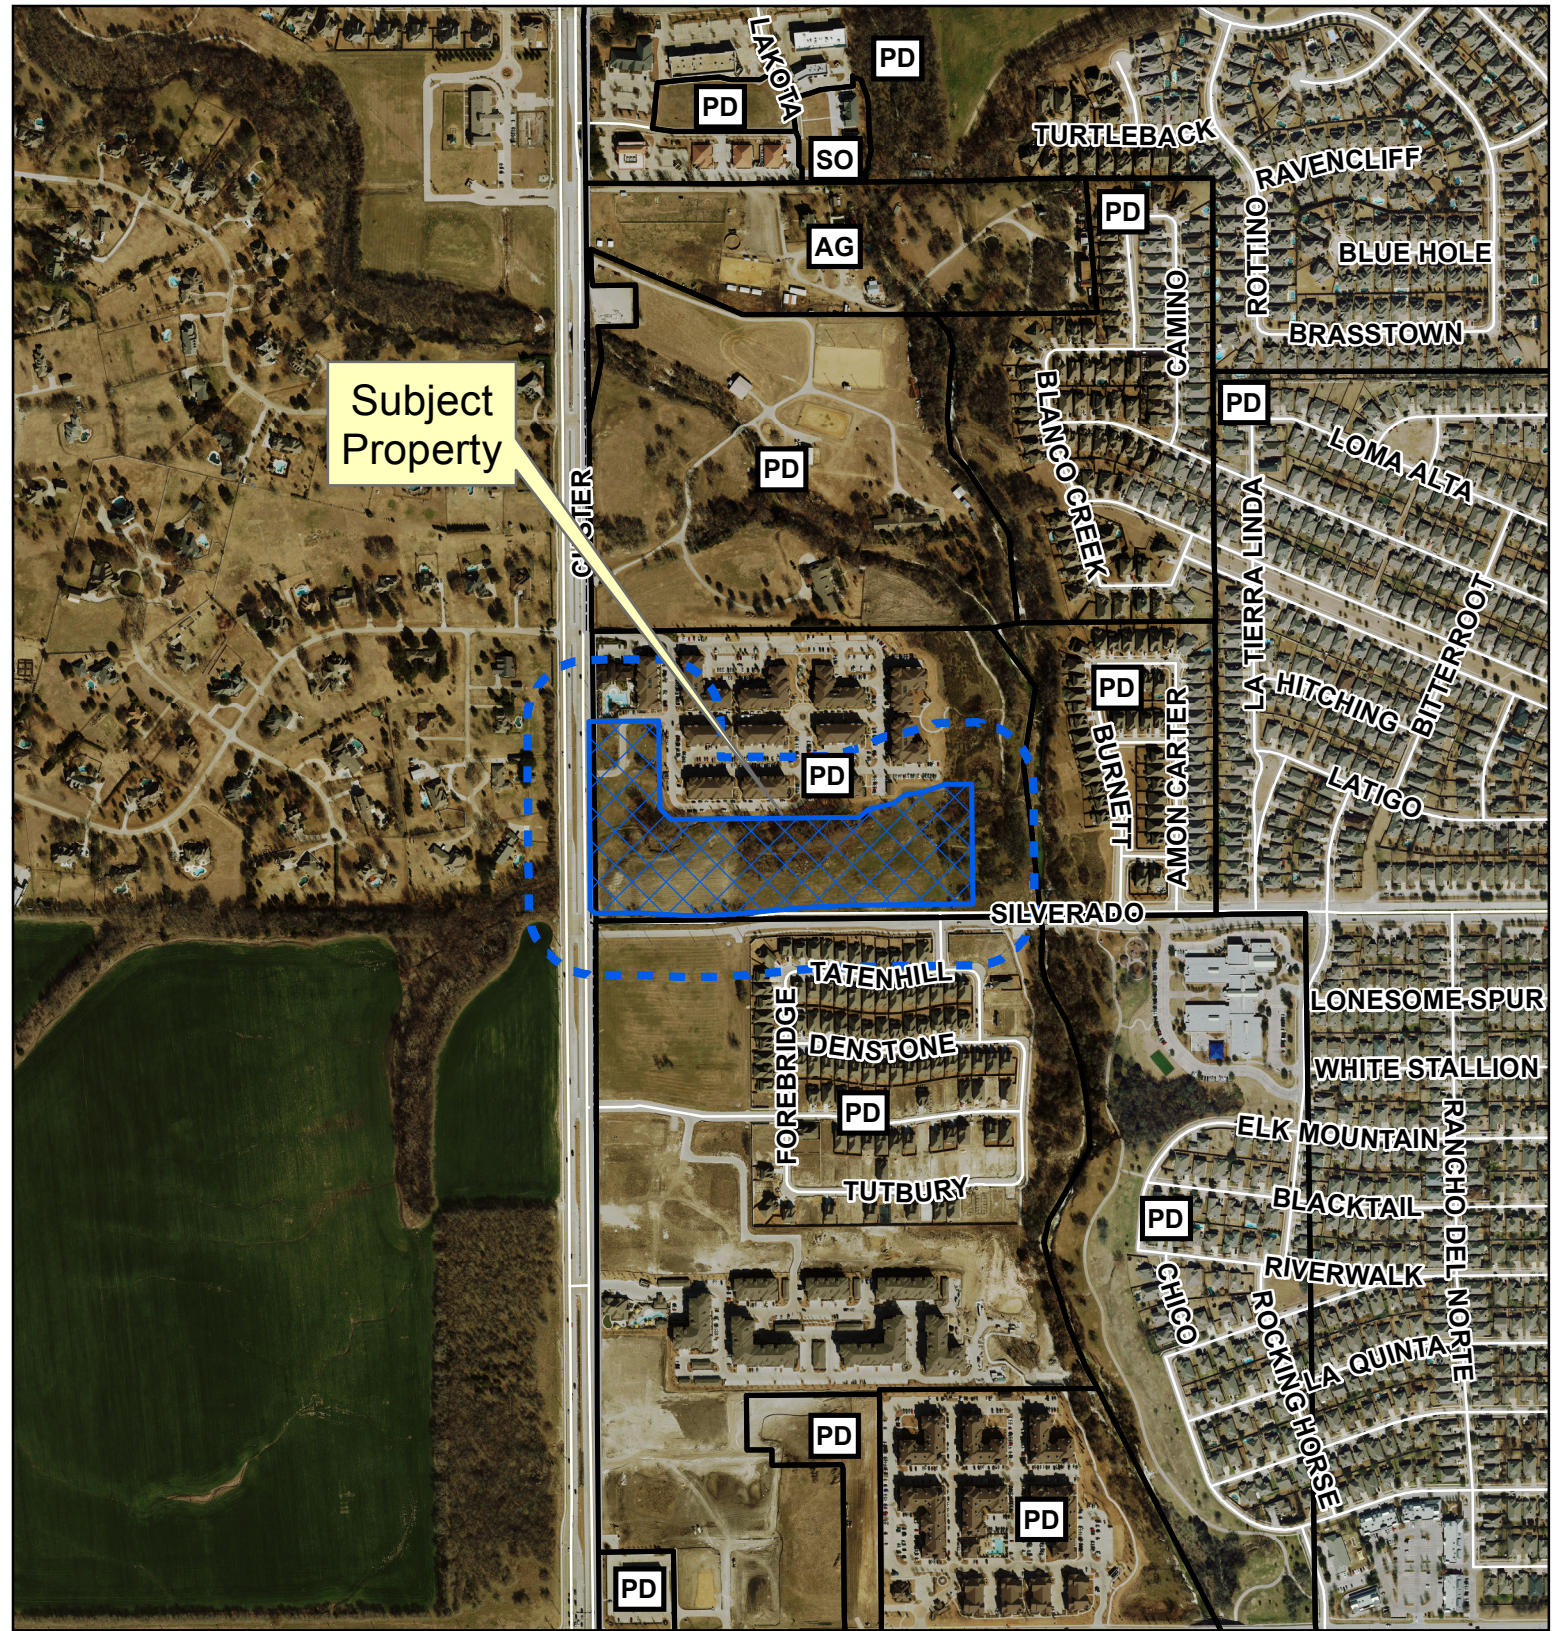

Property Owner Notification Map

ZONE2018-0122

0 350 700 Feet

DISCLAIMER: This map and information contained in it were developed exclusively for use by the City of McKinney. Any use or reliance on this map by anyone else is at that party's risk and without liability to the City of McKinney, its officials or employees for any discrepancies, errors, or variances which may exist.

Subject Property

Property Owner Notification Map

ZONE2018-0122

0 350 700
Feet

DISCLAIMER: This map and information contained in it were developed exclusively for use by the City of McKinney. Any use or reliance on this map by anyone else is at that party's risk and without liability to the City of McKinney, its officials or employees for any discrepancies, errors, or variances which may exist.