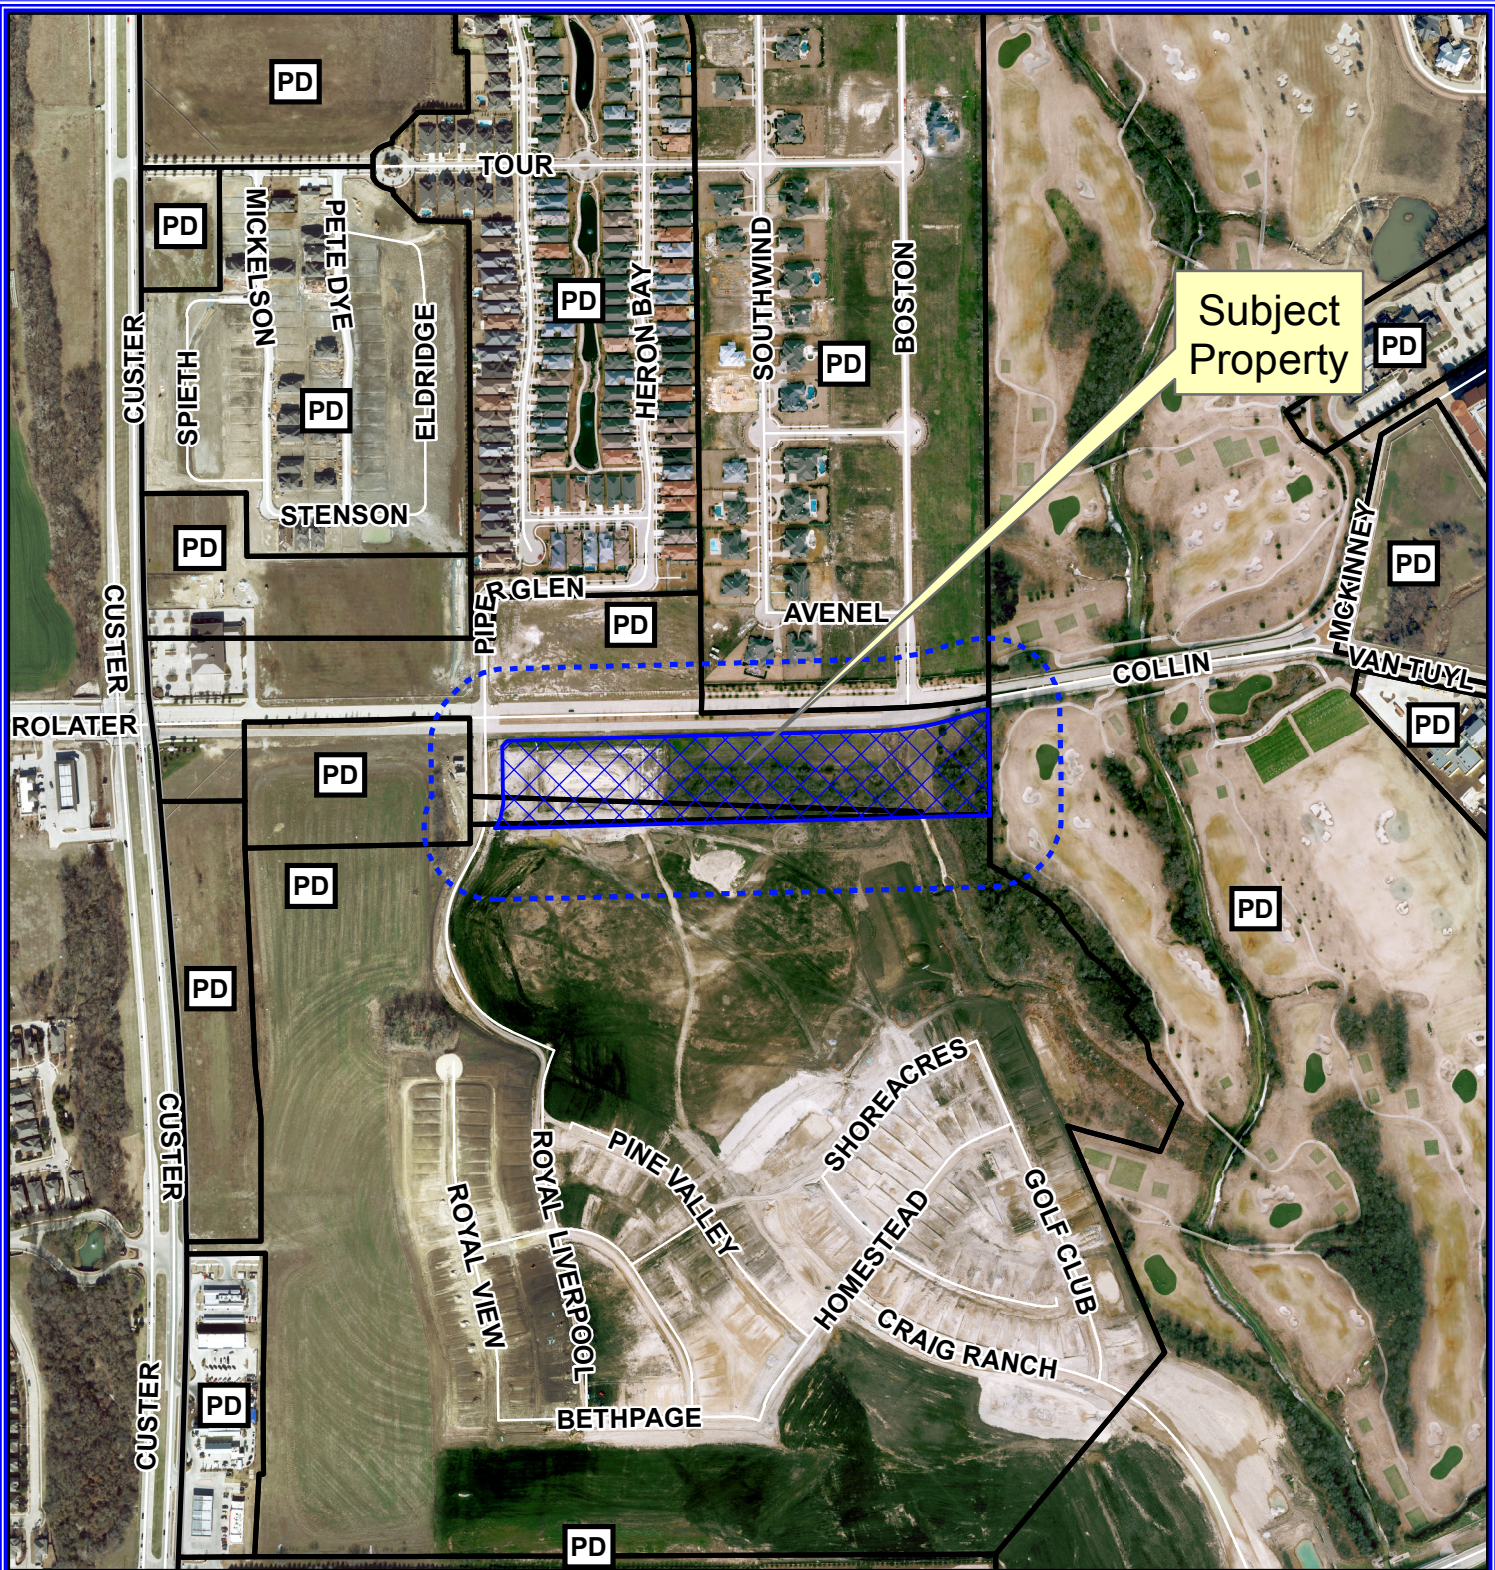

## Notification Map

Case: 16-250Z

--- 200' Buffer

# Notification Map

Case: 16-250Z

--- 200' Buffer

Vicinity Map