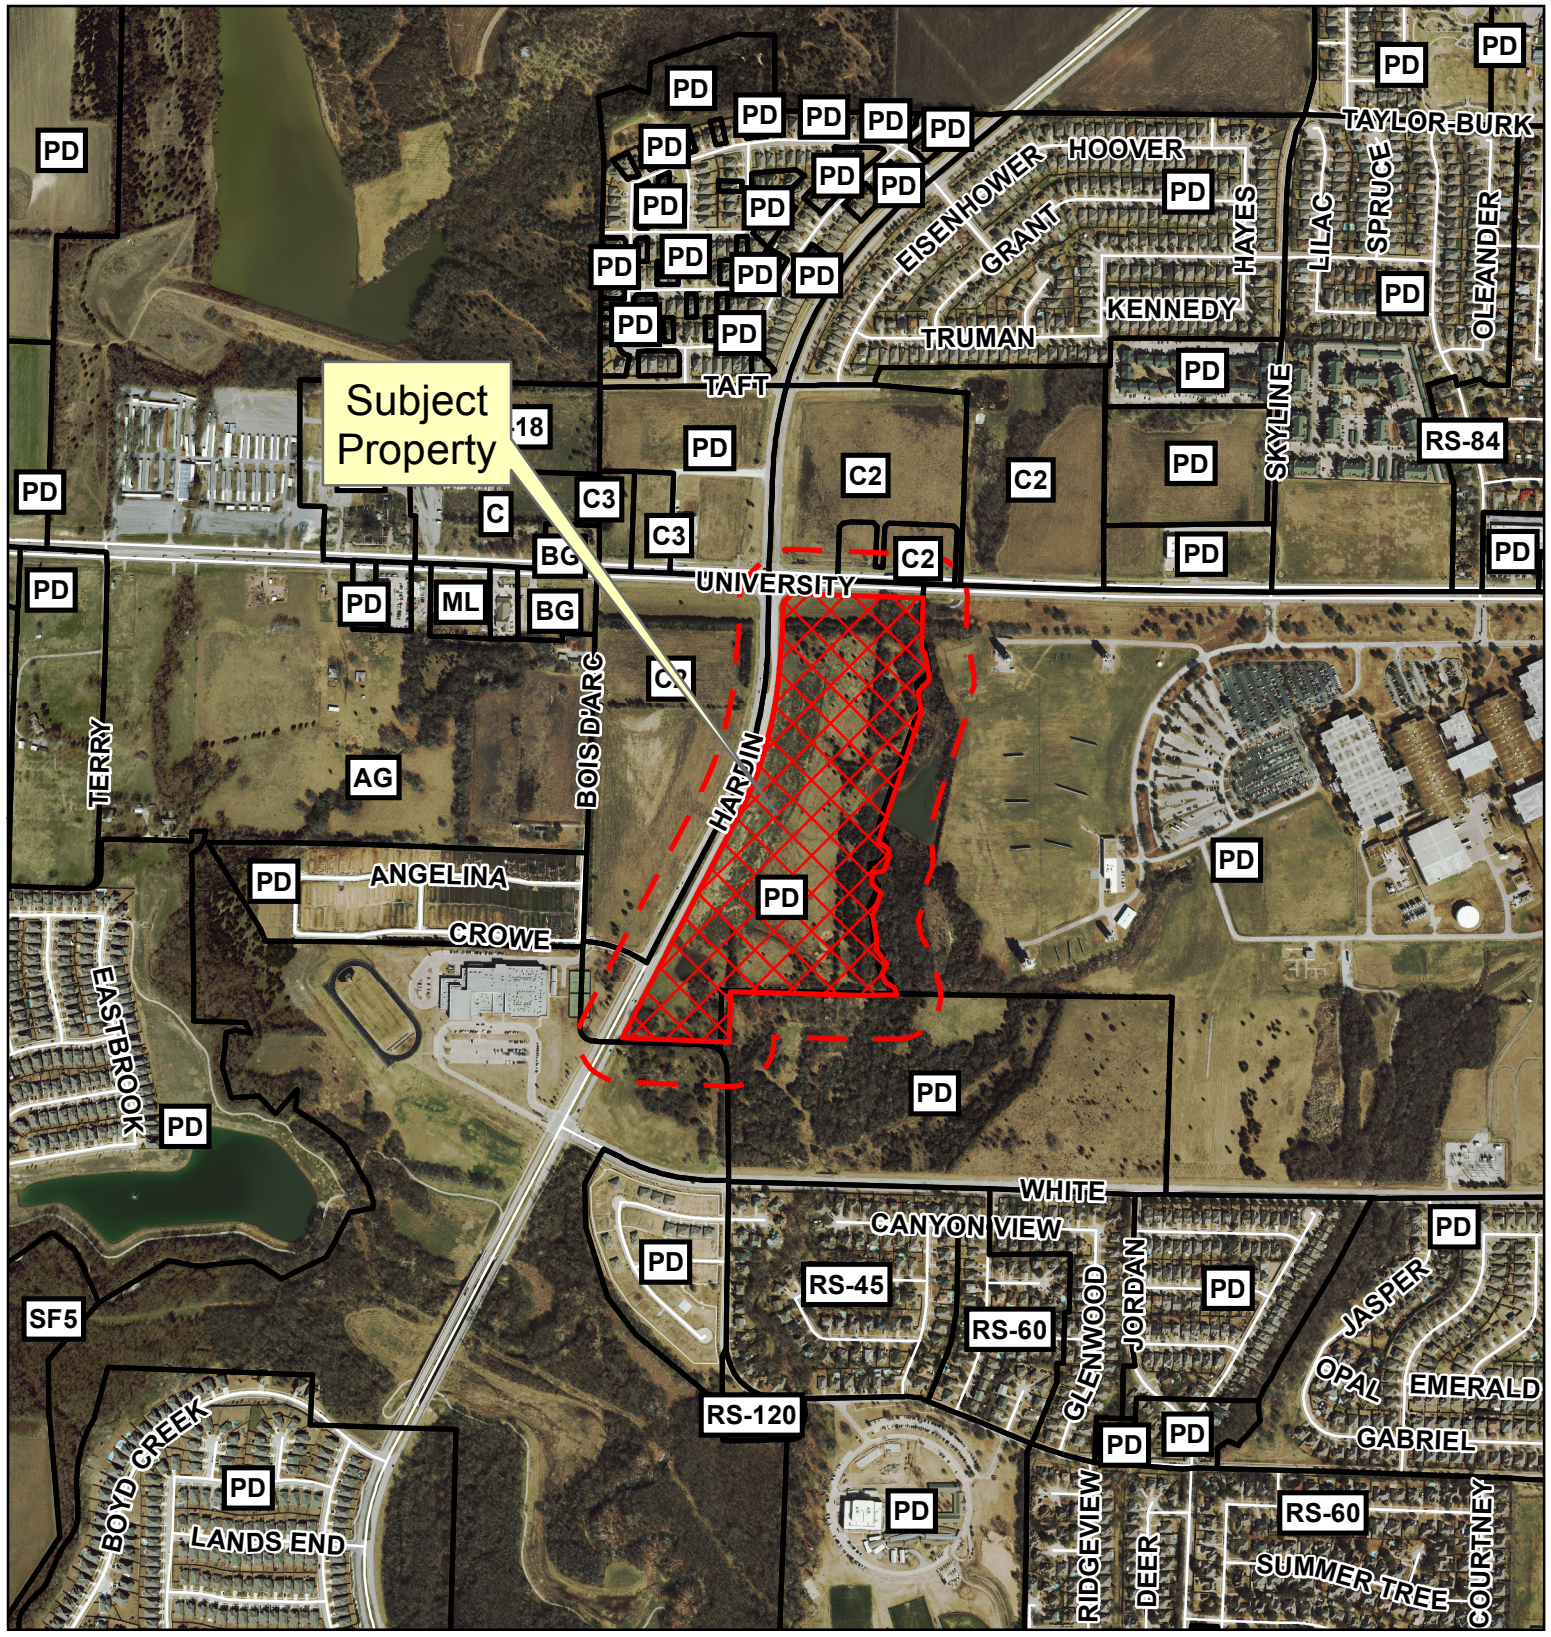

Subject Property

Vicinity Map

Notification Map

18-0045Z

--- 200' Buffer

Source: City of McKinney GIS
Date: 4/12/2018

DISCLAIMER: This map and information contained in it were developed exclusively for use by the City of McKinney. Any use or reliance on this map by anyone else is at that party's risk and without liability to the City of McKinney, its officials or employees for any discrepancies, errors, or variances which may exist.

Document Path: S:\MCKGIS\NotificationDev_Services_Notification_Map.mxd

Subject Property

Vicinity Map

Notification Map

18-0045Z

--- 200' Buffer

Source: City of McKinney GIS
Date: 4/12/2018

DISCLAIMER: This map and information contained in it were developed exclusively for use by the City of McKinney. Any use or reliance on this map by anyone else is at that party's risk and without liability to the City of McKinney, its officials or employees for any discrepancies, errors, or variances which may exist.