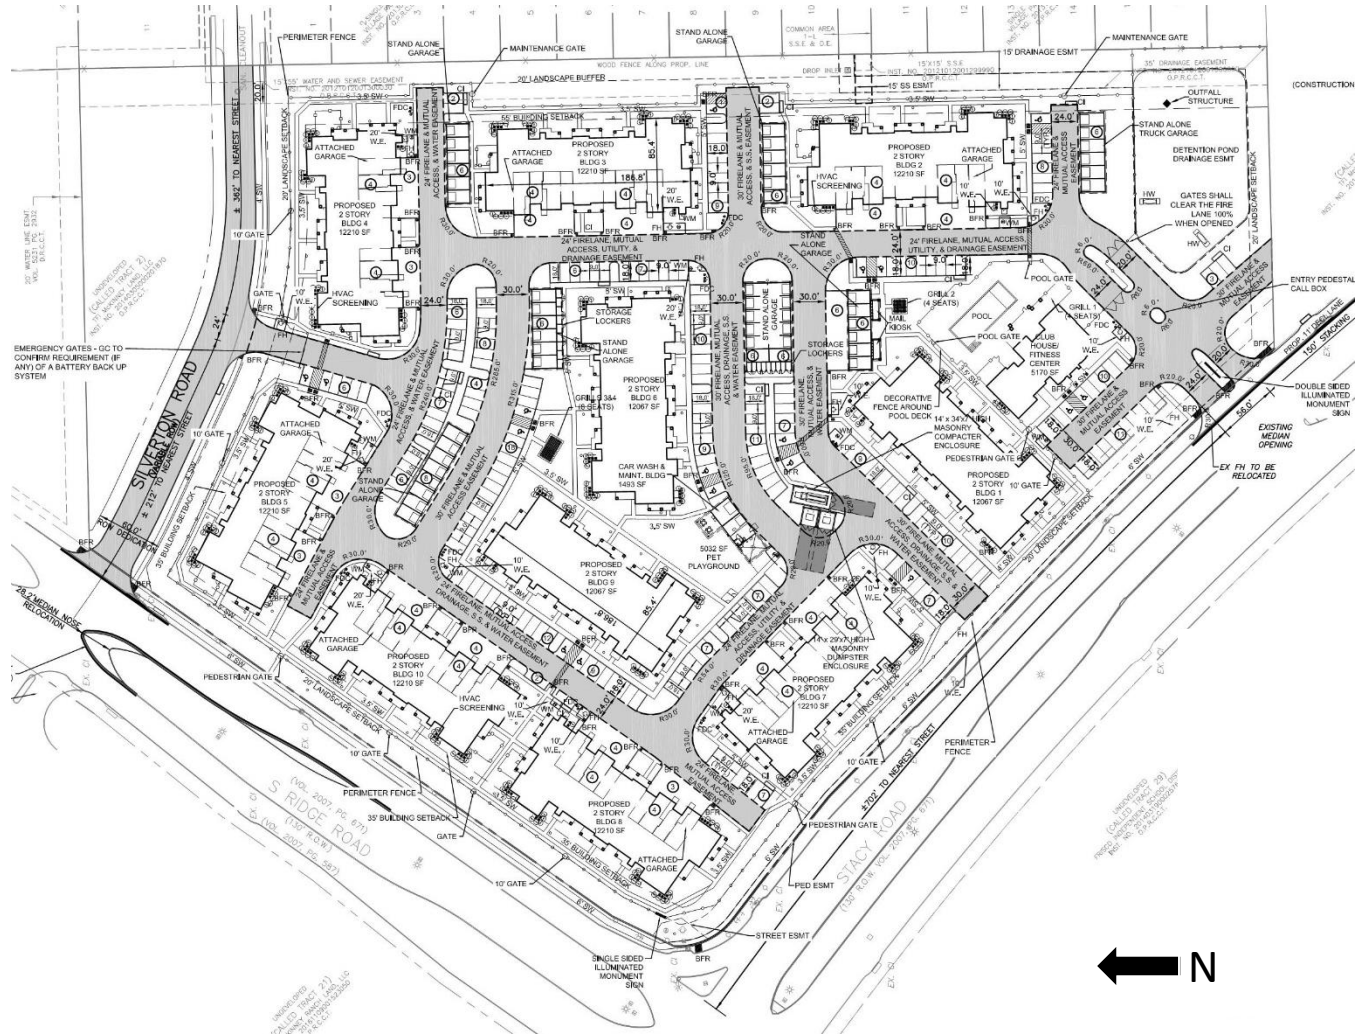

Springs of McKinney Site Plan

17-061SP

Location Map

Aerial Exhibit

Proposed Site Plan

Proposed Landscape Plan

Screening Exhibit (Informational Only)

LOCATION ON SITE PLAN

VIEW INSIDE PROPERTY FENCE

VIEW FROM SOUTH RIDGE ROAD