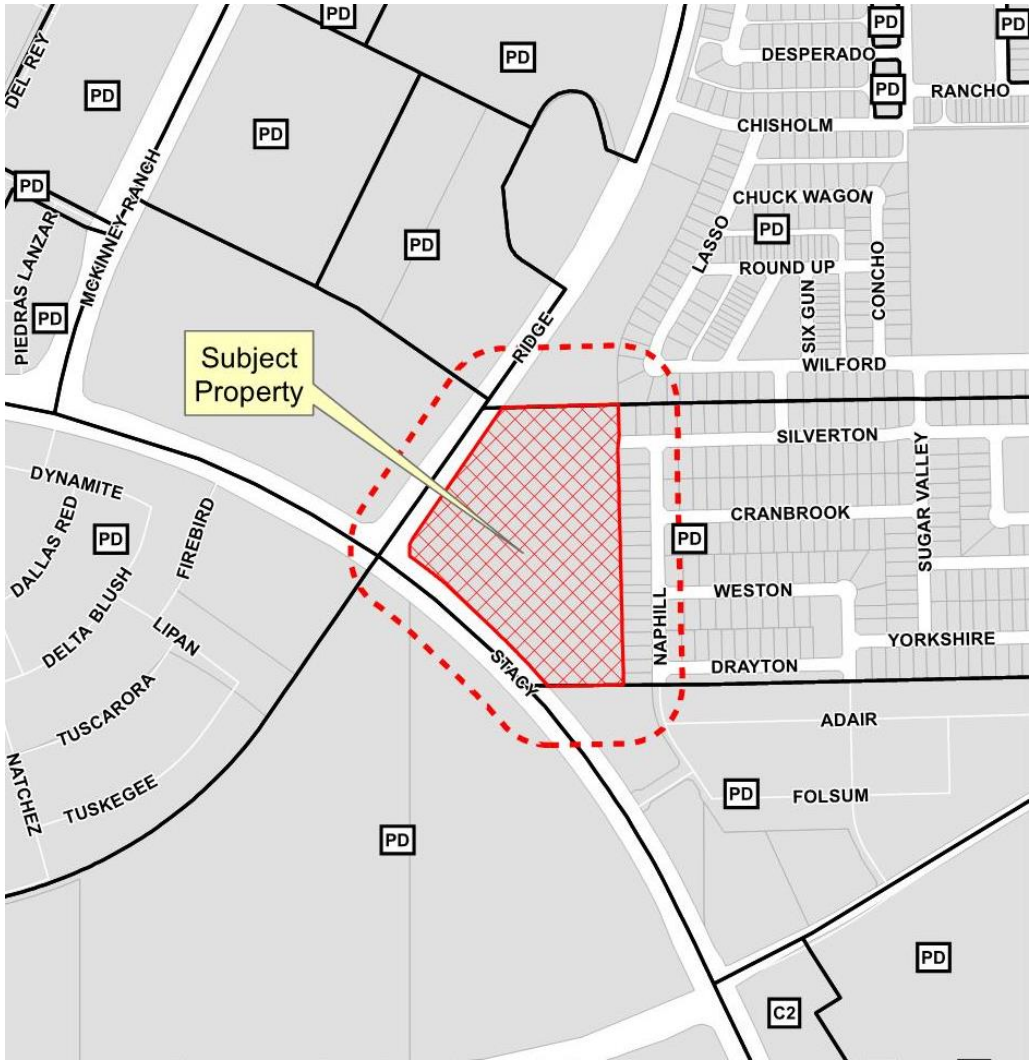

Springs of McKinney Site Plan

17-061SP

Location Map

Aerial Exhibit

Proposed Site Plan

Proposed Landscape Plan

Screening Exhibit (Informational Only)

LOCATION ON SITE PLAN

VIEW INSIDE PROPERTY FENCE

VIEW FROM SOUTH RIDGE ROAD