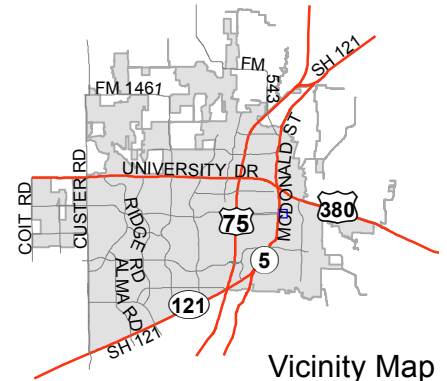

# Notification Map

Case: 14-161SP

--- 200' Notification Buffer

0 120 240 Feet

# Notification Map

Case: 14-161SP

--- 200' Notification Buffer

Vicinity Map