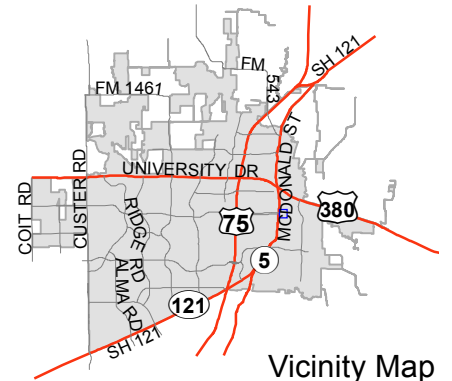

# Notification Map

Case: 14-161SP

--- 200' Notification Buffer

0 120 240 Feet

# Notification Map

Case: 14-161SP

--- 200' Notification Buffer

Vicinity Map