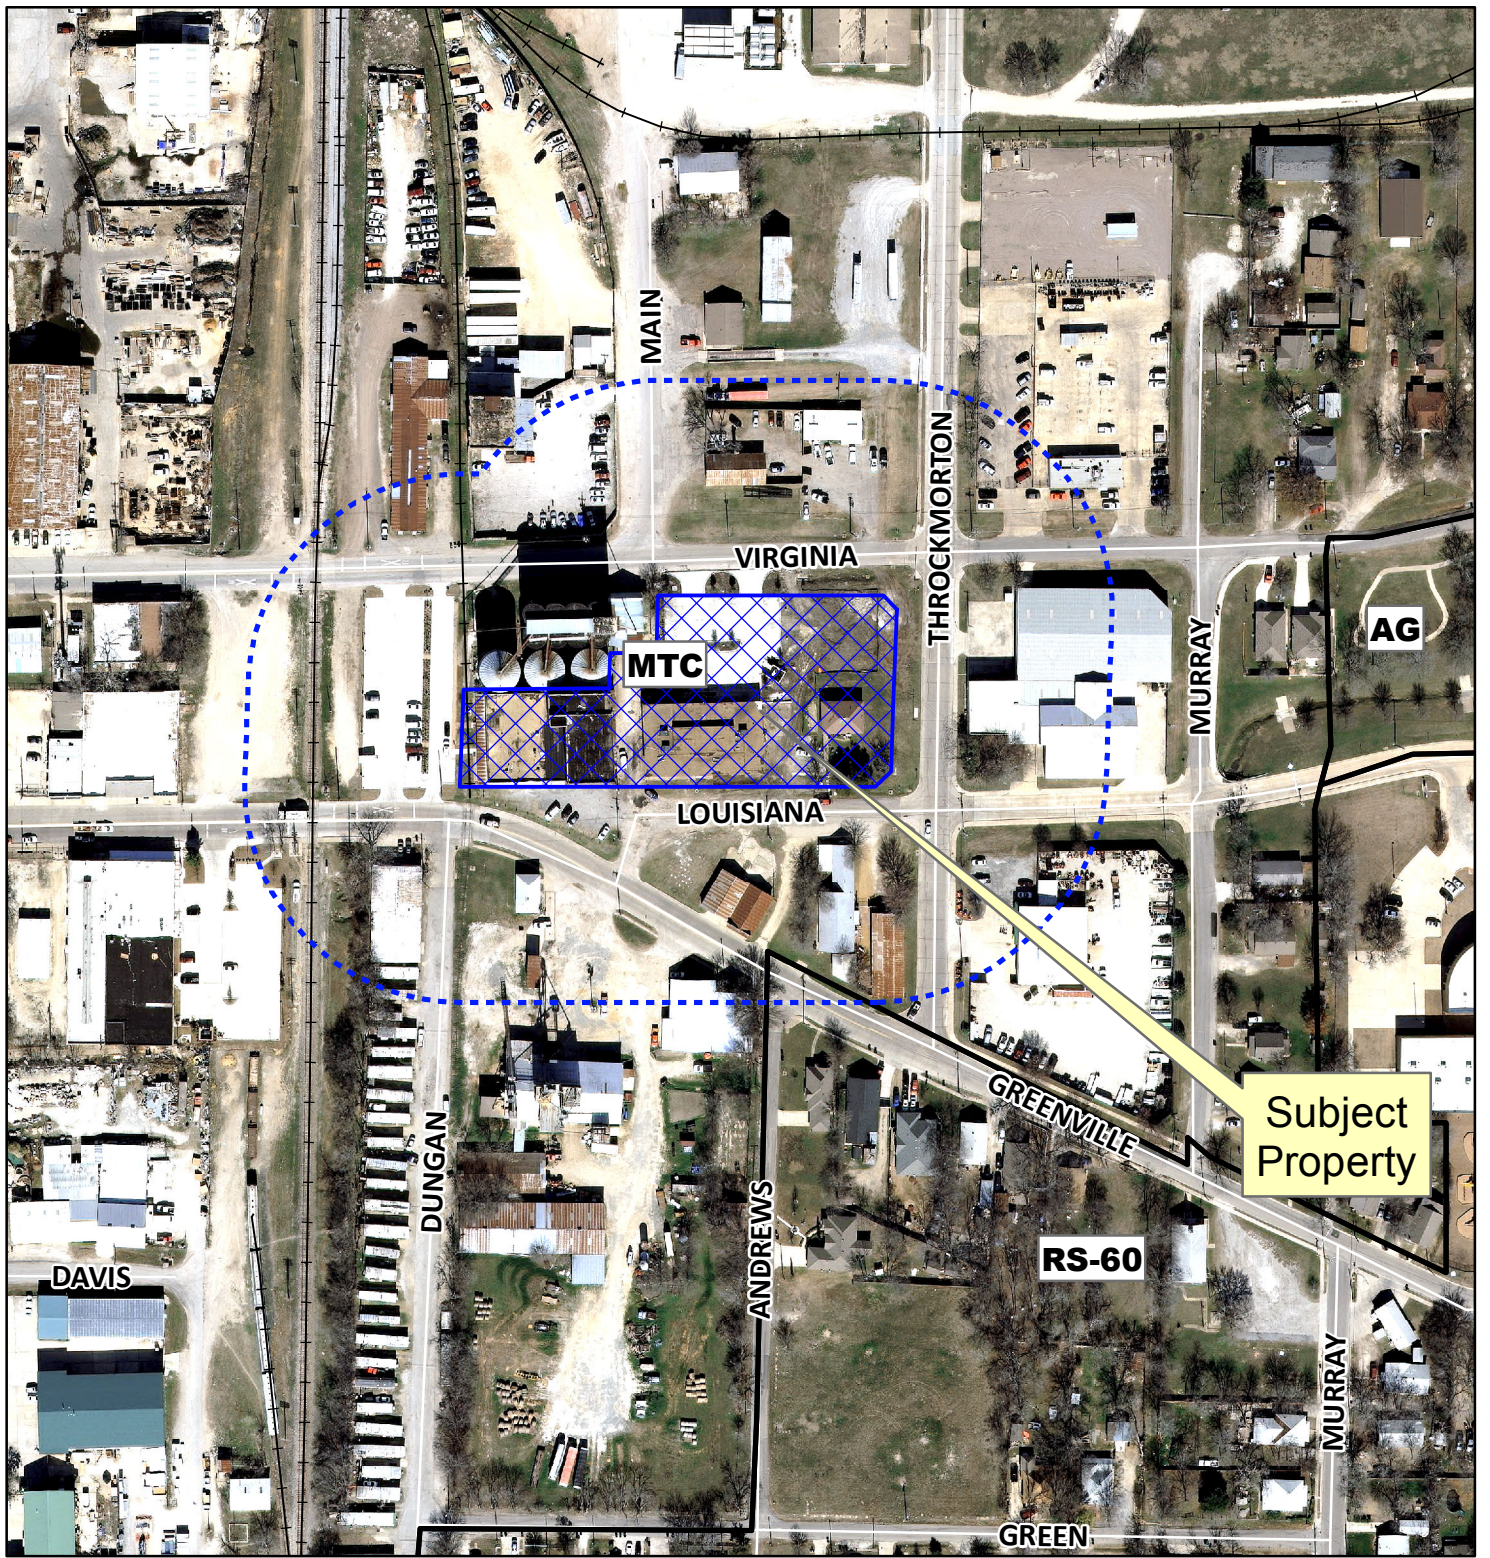

# Notification Map

Case: 14-161SP

--- 200' Notification Buffer

0 120 240 Feet

# Notification Map

Case: 14-161SP

--- 200' Notification Buffer

Vicinity Map