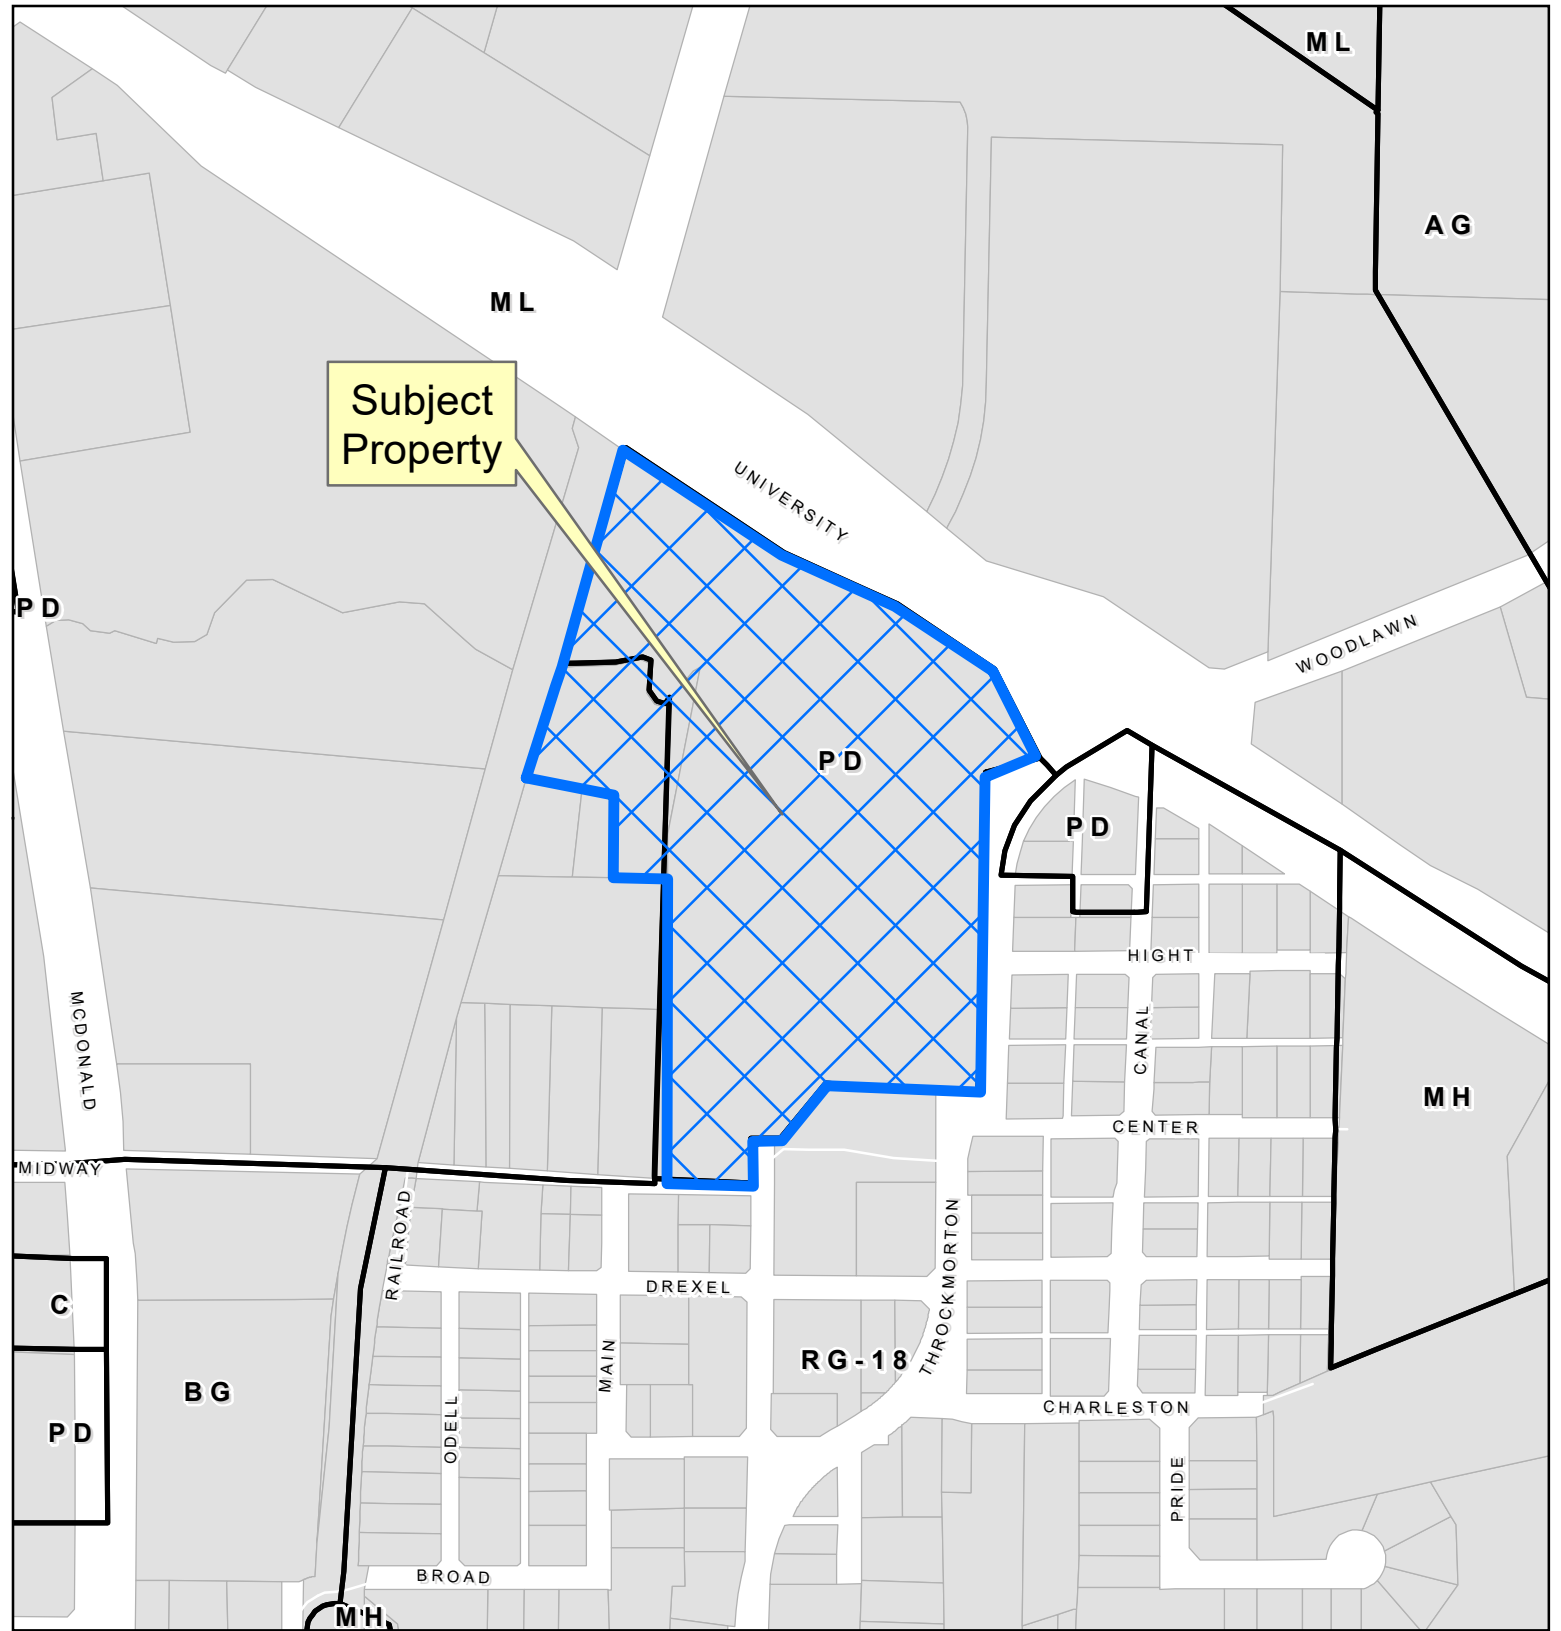

Subject Property

Location Map
 ZONE2022-0050

Case

DISCLAIMER: This map and information contained in it were developed exclusively for use by the City of McKinney. Any use or reliance on this map by anyone else is at that party's risk and without liability to the City of McKinney, its officials or employees for any discrepancies, errors, or variances which may exist.

HIGHT

CANAL

CENTER

MH

PD

MCDONALD

MIDWAY

C

BG

PD

RAILROAD

DREXEL

MAIN

RG-18

THROCKMORTON

CHARLESTON

PRIDE

BROAD

MH

Vicinity Map

Location Map

ZONE2022-0050

Case

DISCLAIMER: This map and information contained in it were developed exclusively for use by the City of McKinney. Any use or reliance on this map by anyone else is at that party's risk and without liability to the City of McKinney, its officials or employees for any discrepancies, errors, or variances which may exist.