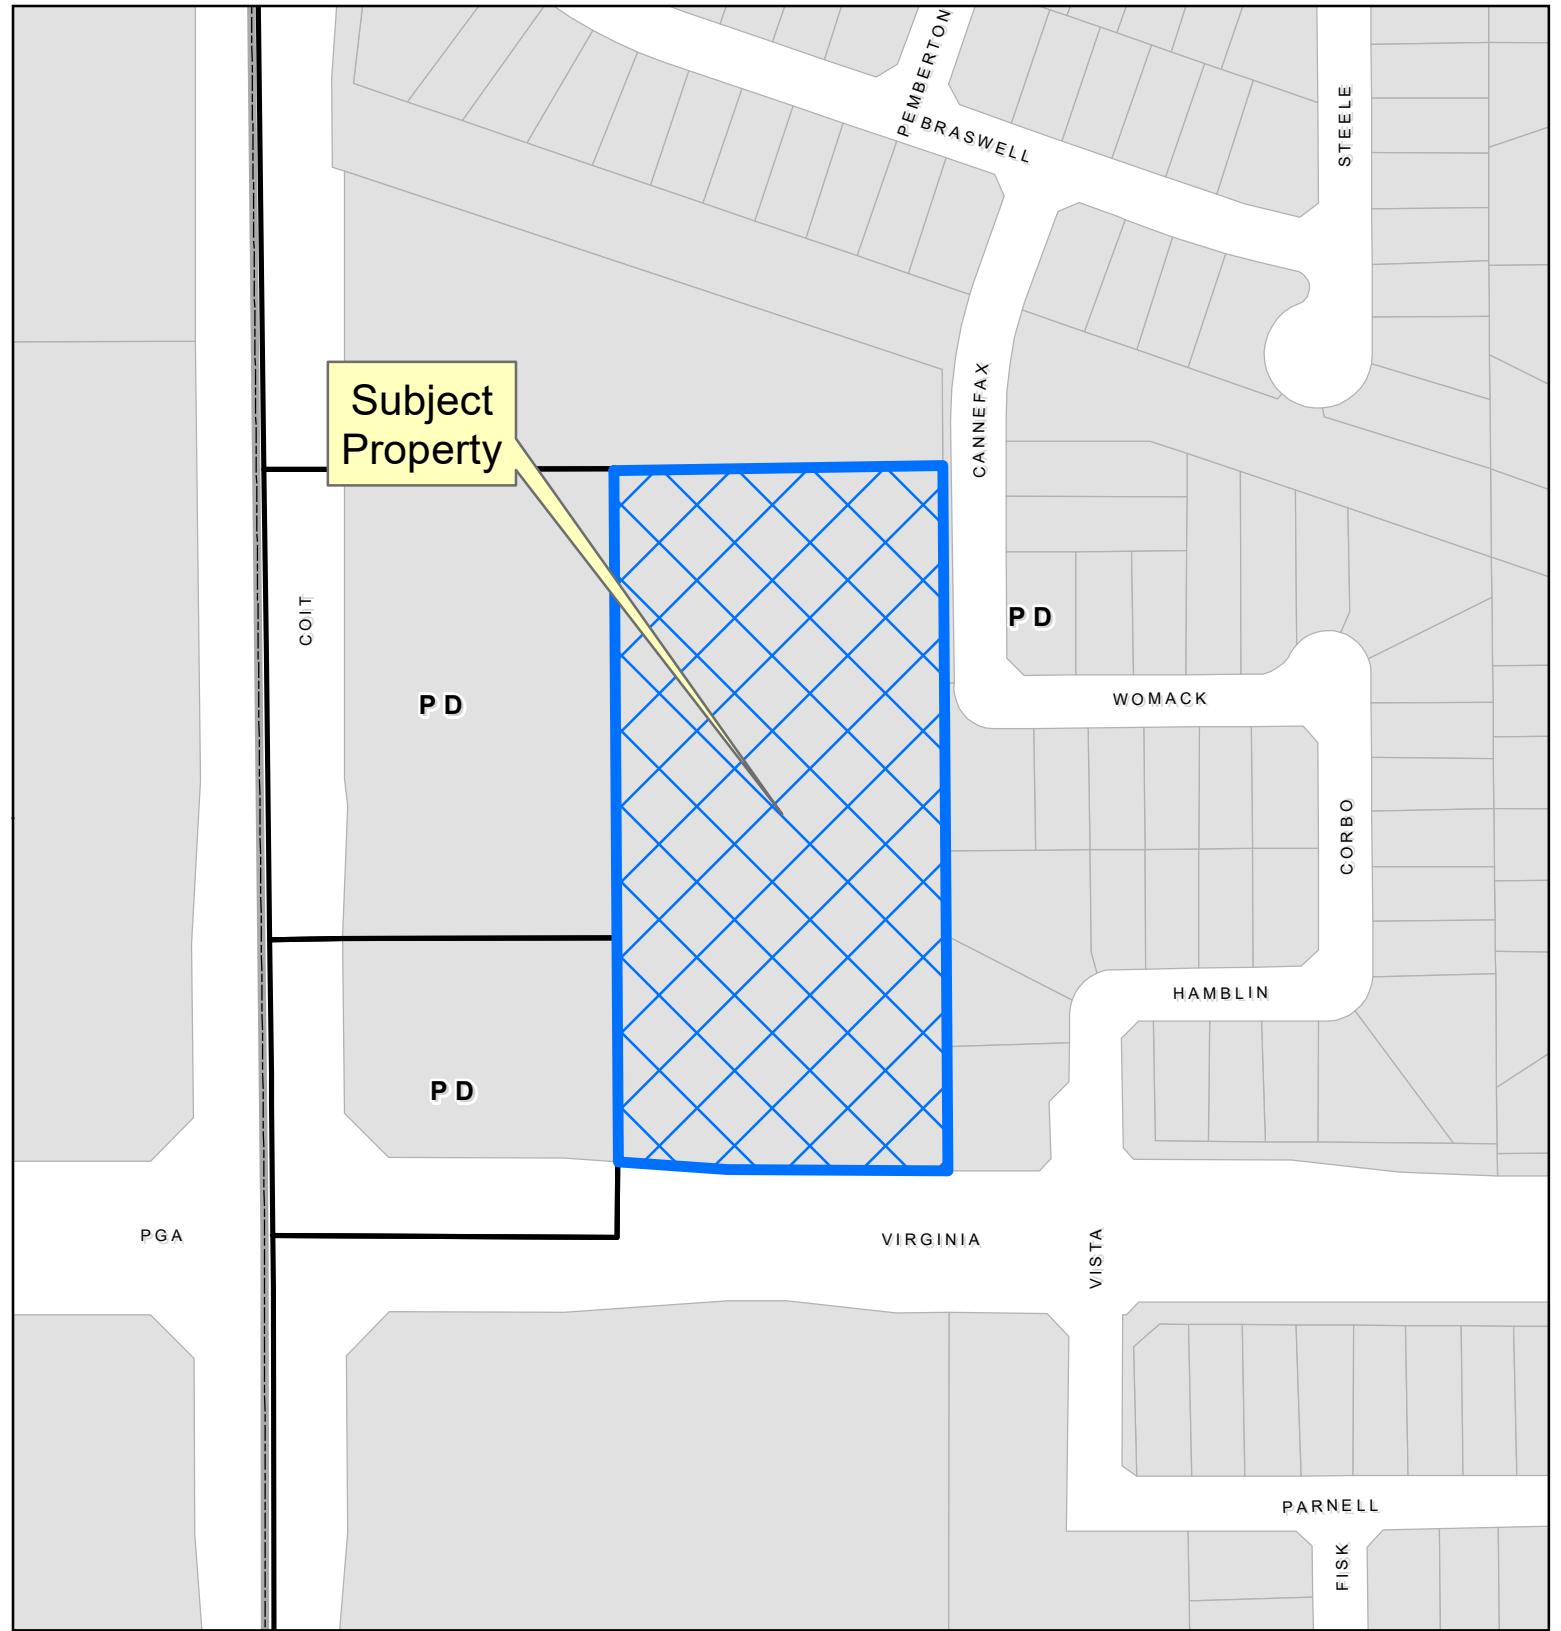

# Location Map

PLAT2021-0197

DISCLAIMER: This map and information contained in it were developed exclusively for use by the City of McKinney. Any use or reliance on this map by anyone else is at that party's risk and without liability to the City of McKinney, its officials or employees for any discrepancies, errors, or variances which may exist.

Subject Property

PD

PD

PD

PGA

VIRGINIA

VISTA

PARNELL

Vicinity Map