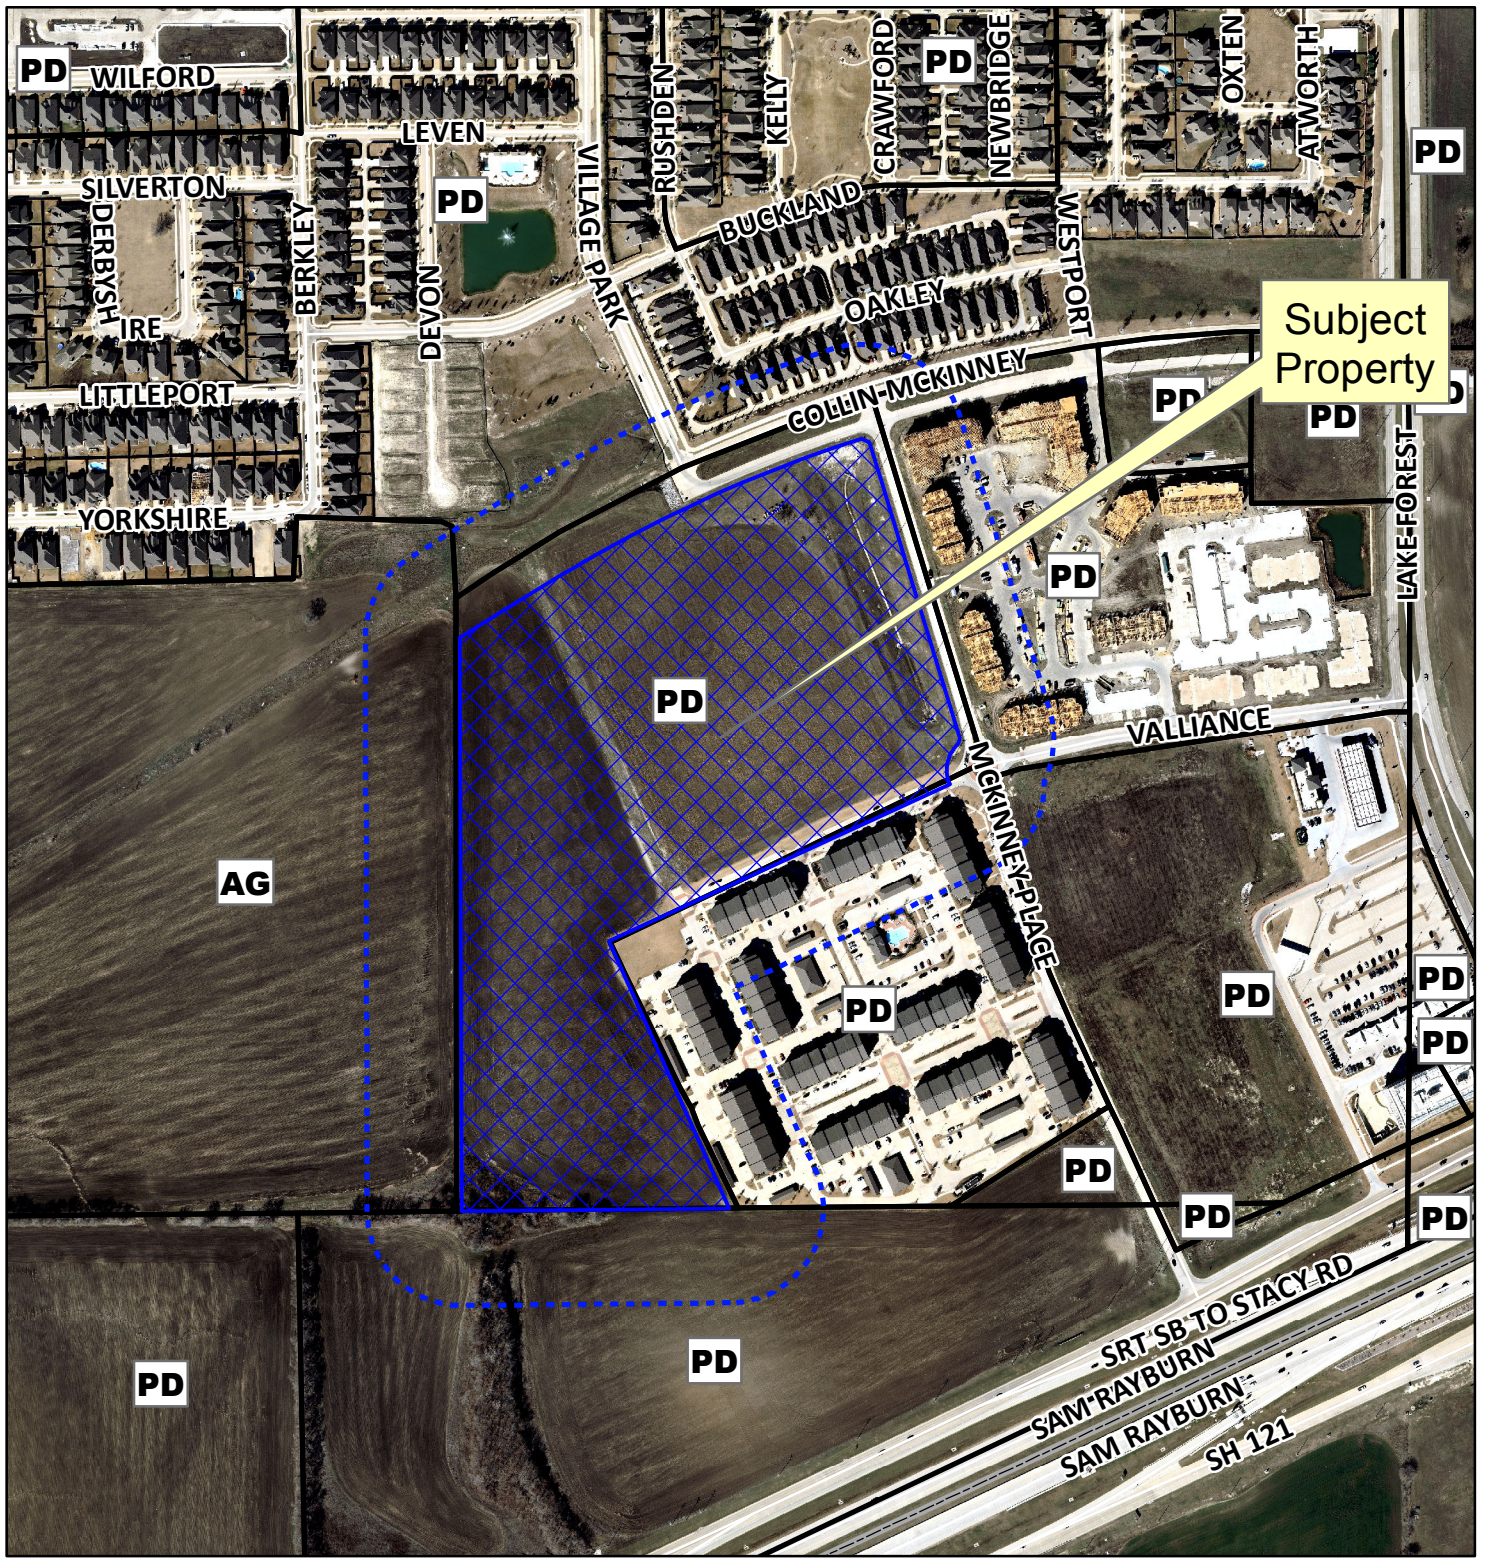

Notification Map

Case: 14-166Z

--- 200' Notification Buffer

Subject Property

Notification Map

Case: 14-166Z

--- 200' Notification Buffer

Path: S:\MCKGIS\notification\Projects\2014\14-166Z.mxd

DISCLAIMER: This map and information contained in it were developed exclusively for use by the City of McKinney. Any use or reliance on this map by anyone else is at that party's risk and without liability to the City of McKinney, its officials or employees for any discrepancies, errors, or variances which may exist.