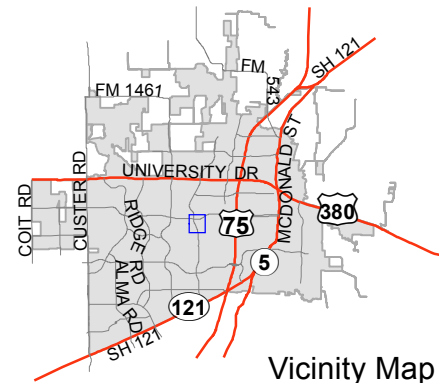

Notification Map

Case: 13-195Z

--- 200' Notification Buffer

Notification Map

Case: 13-195Z

--- 200' Notification Buffer