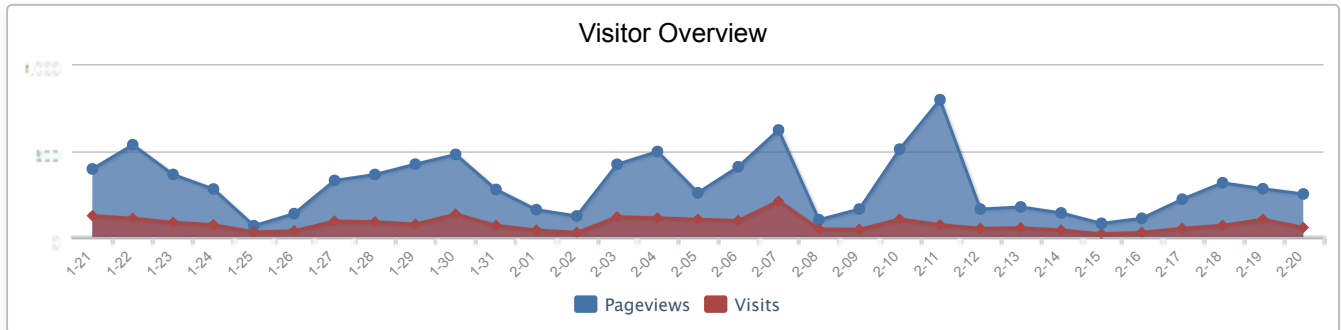

2,368

Visits

9,410

Pageviews

3.97

Pages per Visit

39.44%

Bounce Rate

0:03:28

Average Time on Site

63.47%

New Visits

Traffic Sources

- [Continent](#)
- [Country](#)
- [City](#)
- [Language](#)
- [Length of Visit](#)
- [Depth of Visit](#)
- [Top Content by Path](#)
- [Top Content by Title](#)
- [Top Landing Pages](#)
- [Top Exit Pages](#)
- [Second Page Visited](#)