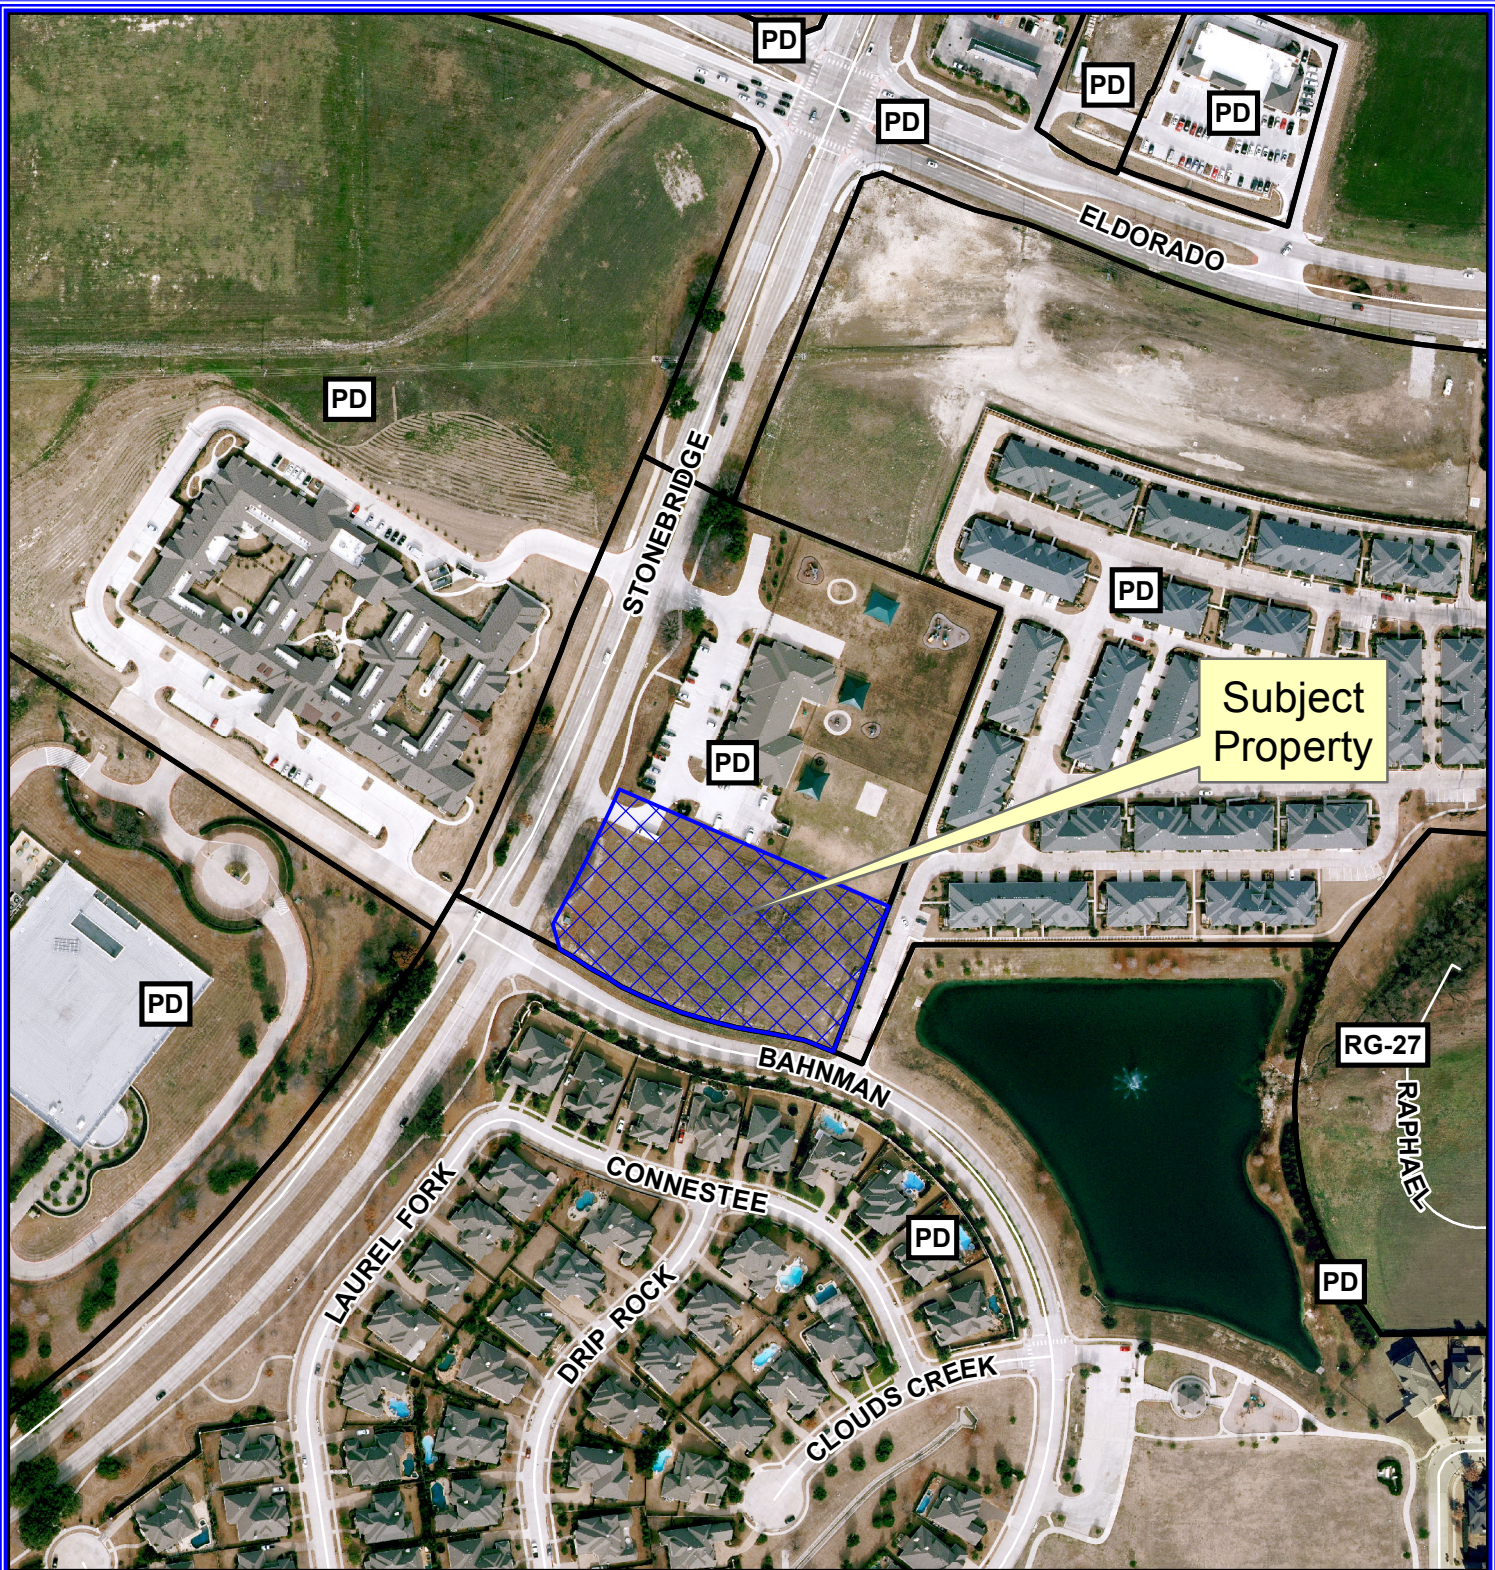

Location Map

Case: **15-328PFR**

Path: S:\MCKGIS\Notification\Projects\2015\15-328PFR.mxd

DISCLAIMER: This map and information contained in it were developed exclusively for use by the City of McKinney. Any use or reliance on this map by anyone else is at that party's risk and without liability to the City of McKinney, its officials or employees for any discrepancies, errors, or variances which may exist.

0 150 300 Feet

Location Map

Case: 15-328PFR

Vicinity Map

DISCLAIMER: This map and information contained in it were developed exclusively for use by the City of McKinney. Any use or reliance on this map by anyone else is at that party's risk and without liability to the City of McKinney, its officials or employees for any discrepancies, errors, or variances which may exist.