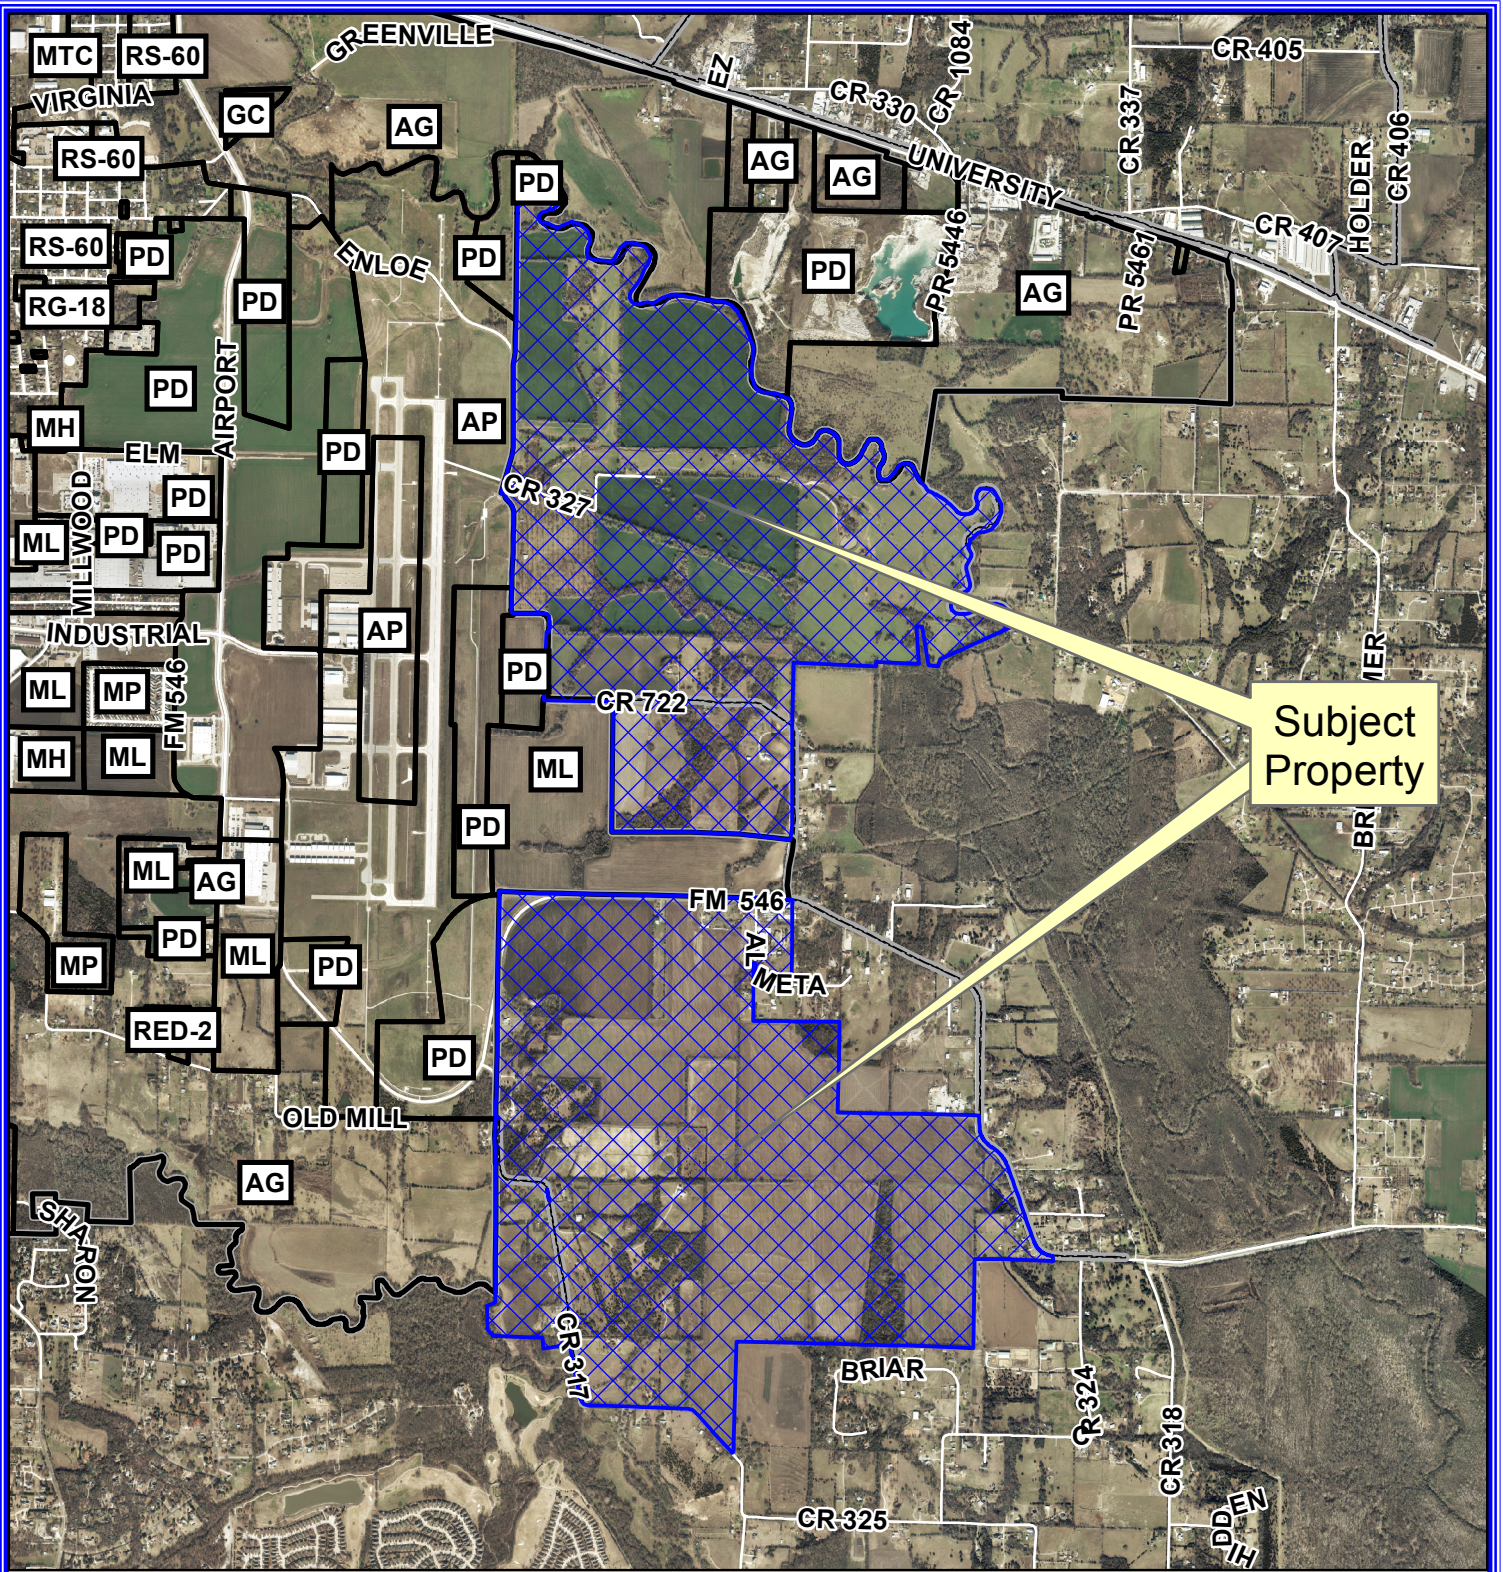

Subject Property

0 1,500 3,000 Feet

### Location Map

Case: 16-043A

Vicinity Map

DISCLAIMER: This map and information contained in it were developed exclusively for use by the City of McKinney. Any use or reliance on this map by anyone else is at that party's risk and without liability to the City of McKinney, its officials or employees for any discrepancies, errors, or variances which may exist.

# Aerial Exhibit

Case: 16-043A

DISCLAIMER: This map and information contained in it were developed exclusively for use by the City of McKinney. Any use or reliance on this map by anyone else is at that party's risk and without liability to the City of McKinney, its officials or employees for any discrepancies, errors, or variances which may exist.