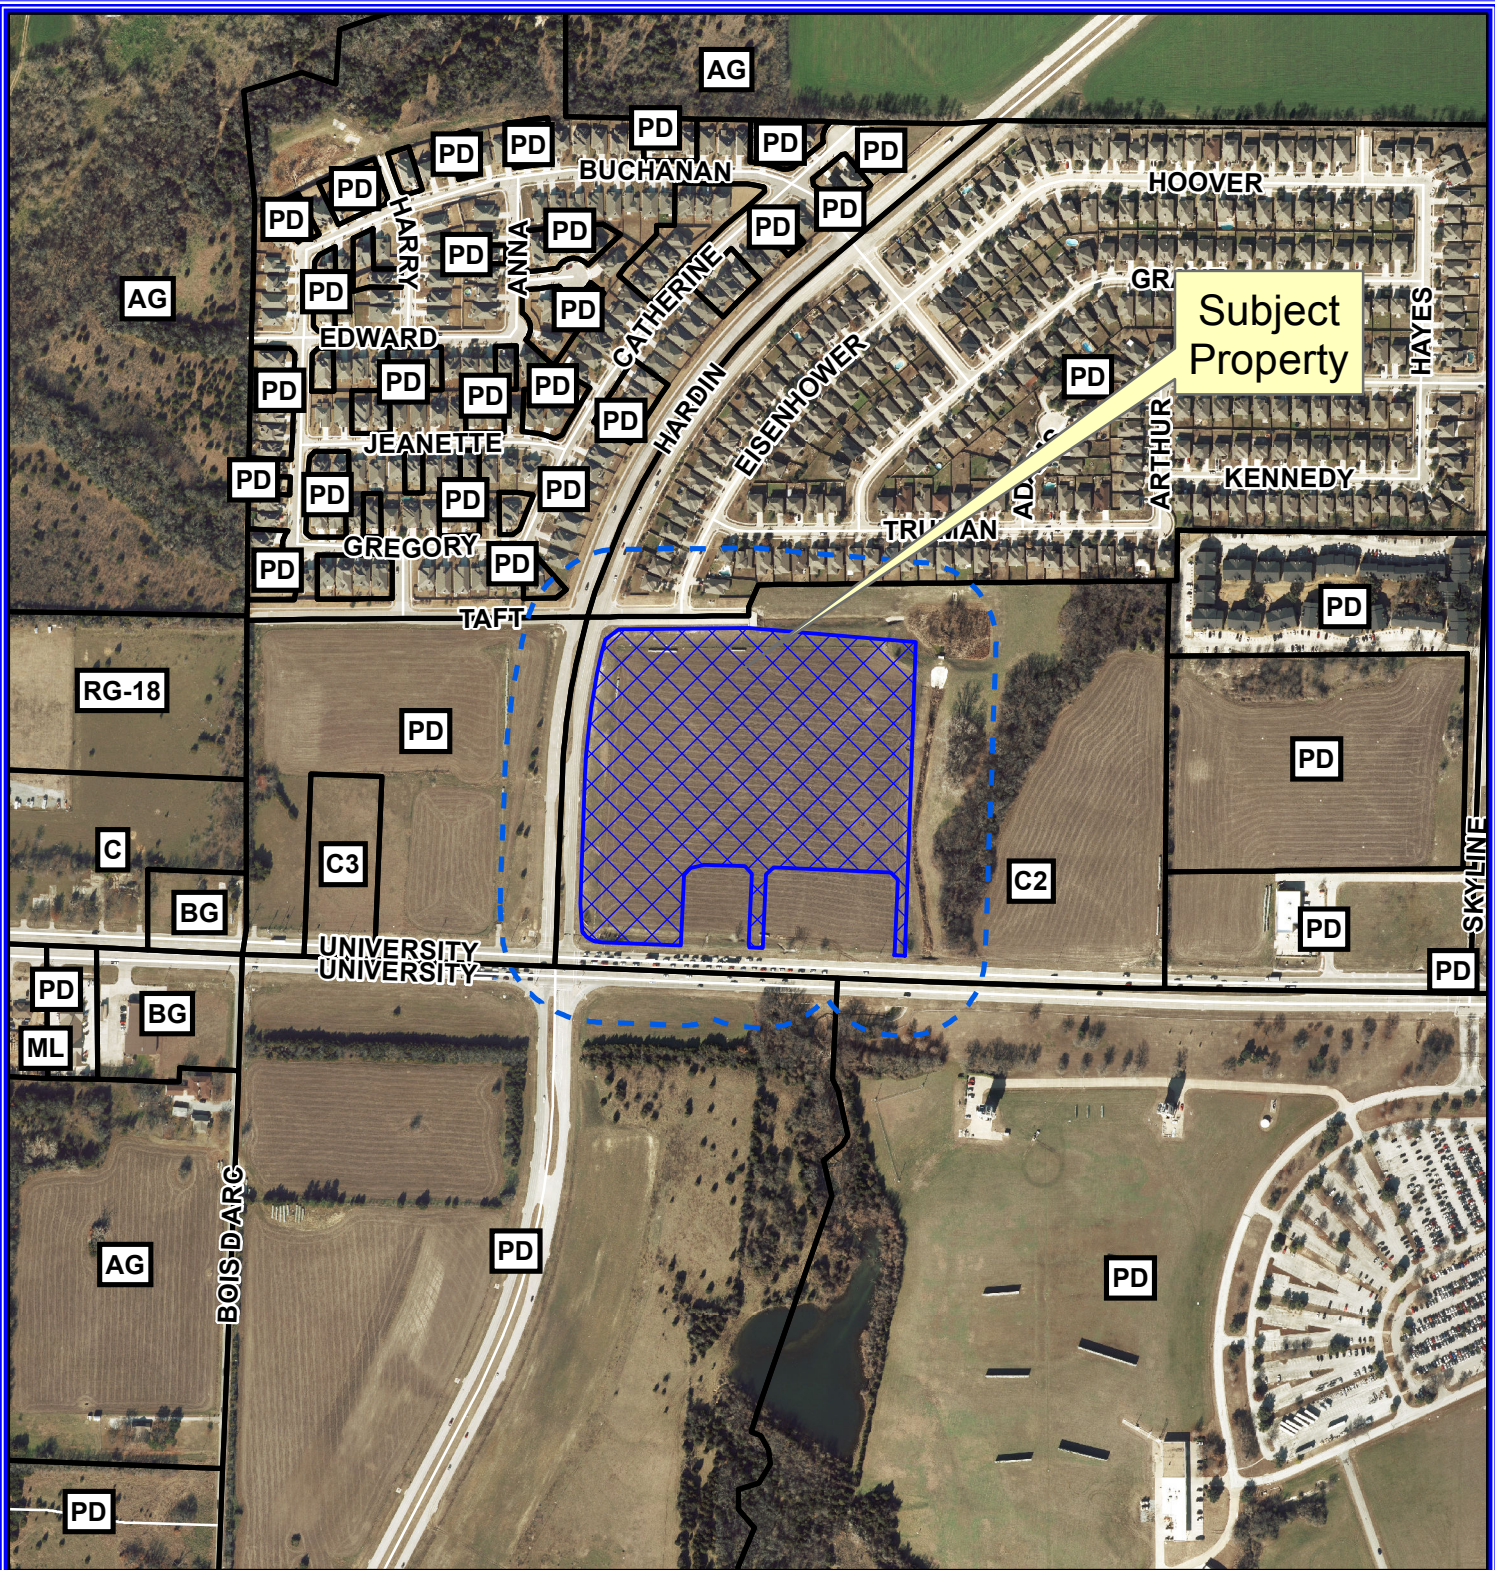

Location Map

Case: 16-183SUP

--- 200' Buffer

Subject Property

Location Map

Case: 16-183SUP

--- 200' Buffer

Vicinity Map

Path: S:\MCKGIS\Notification\Projects\2016\16-183SUP.mxd

DISCLAIMER: This map and information contained in it were developed exclusively for use by the City of McKinney. Any use or reliance on this map by anyone else is at that party's risk and without liability to the City of McKinney, its officials or employees for any discrepancies, errors, or variances which may exist.