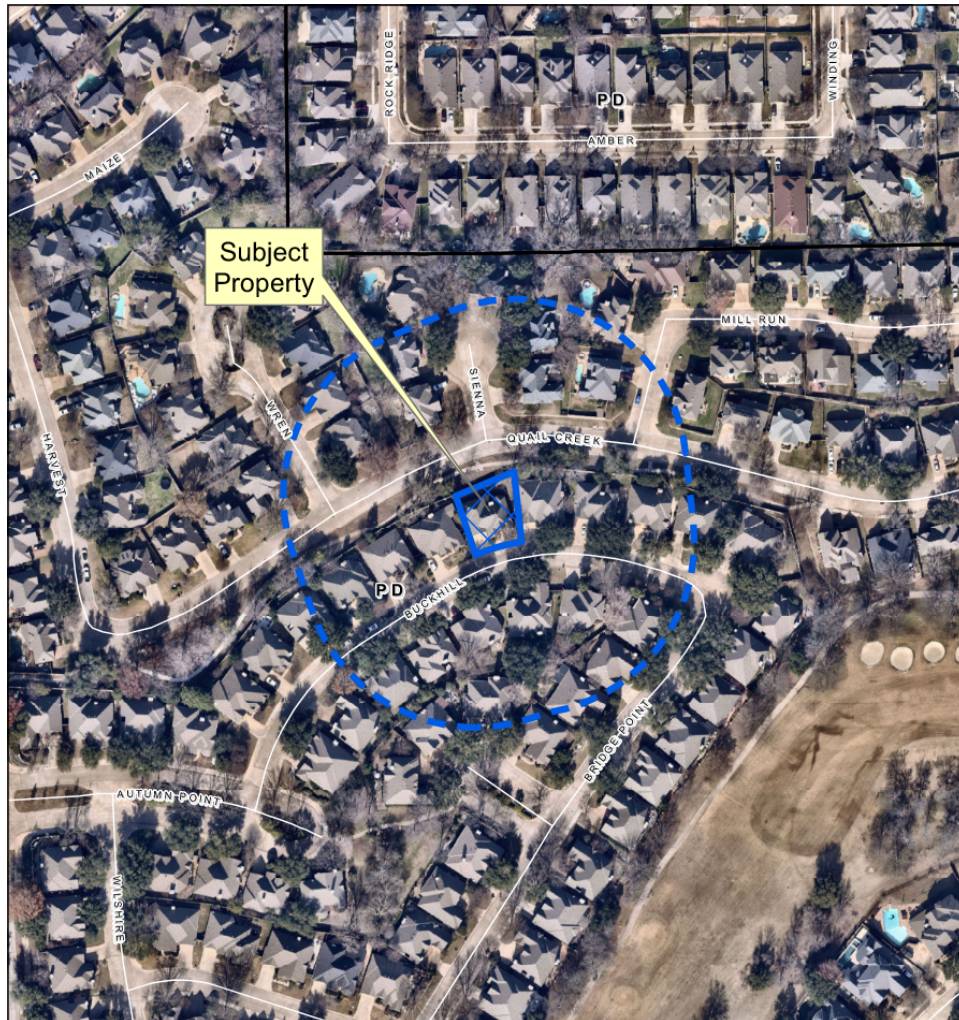

Design Exception Request (810 Buckhill Drive)

24-04-00007TREE

Location Map

Aerial Exhibit

Proposed
Design
Exception

Existing Survey