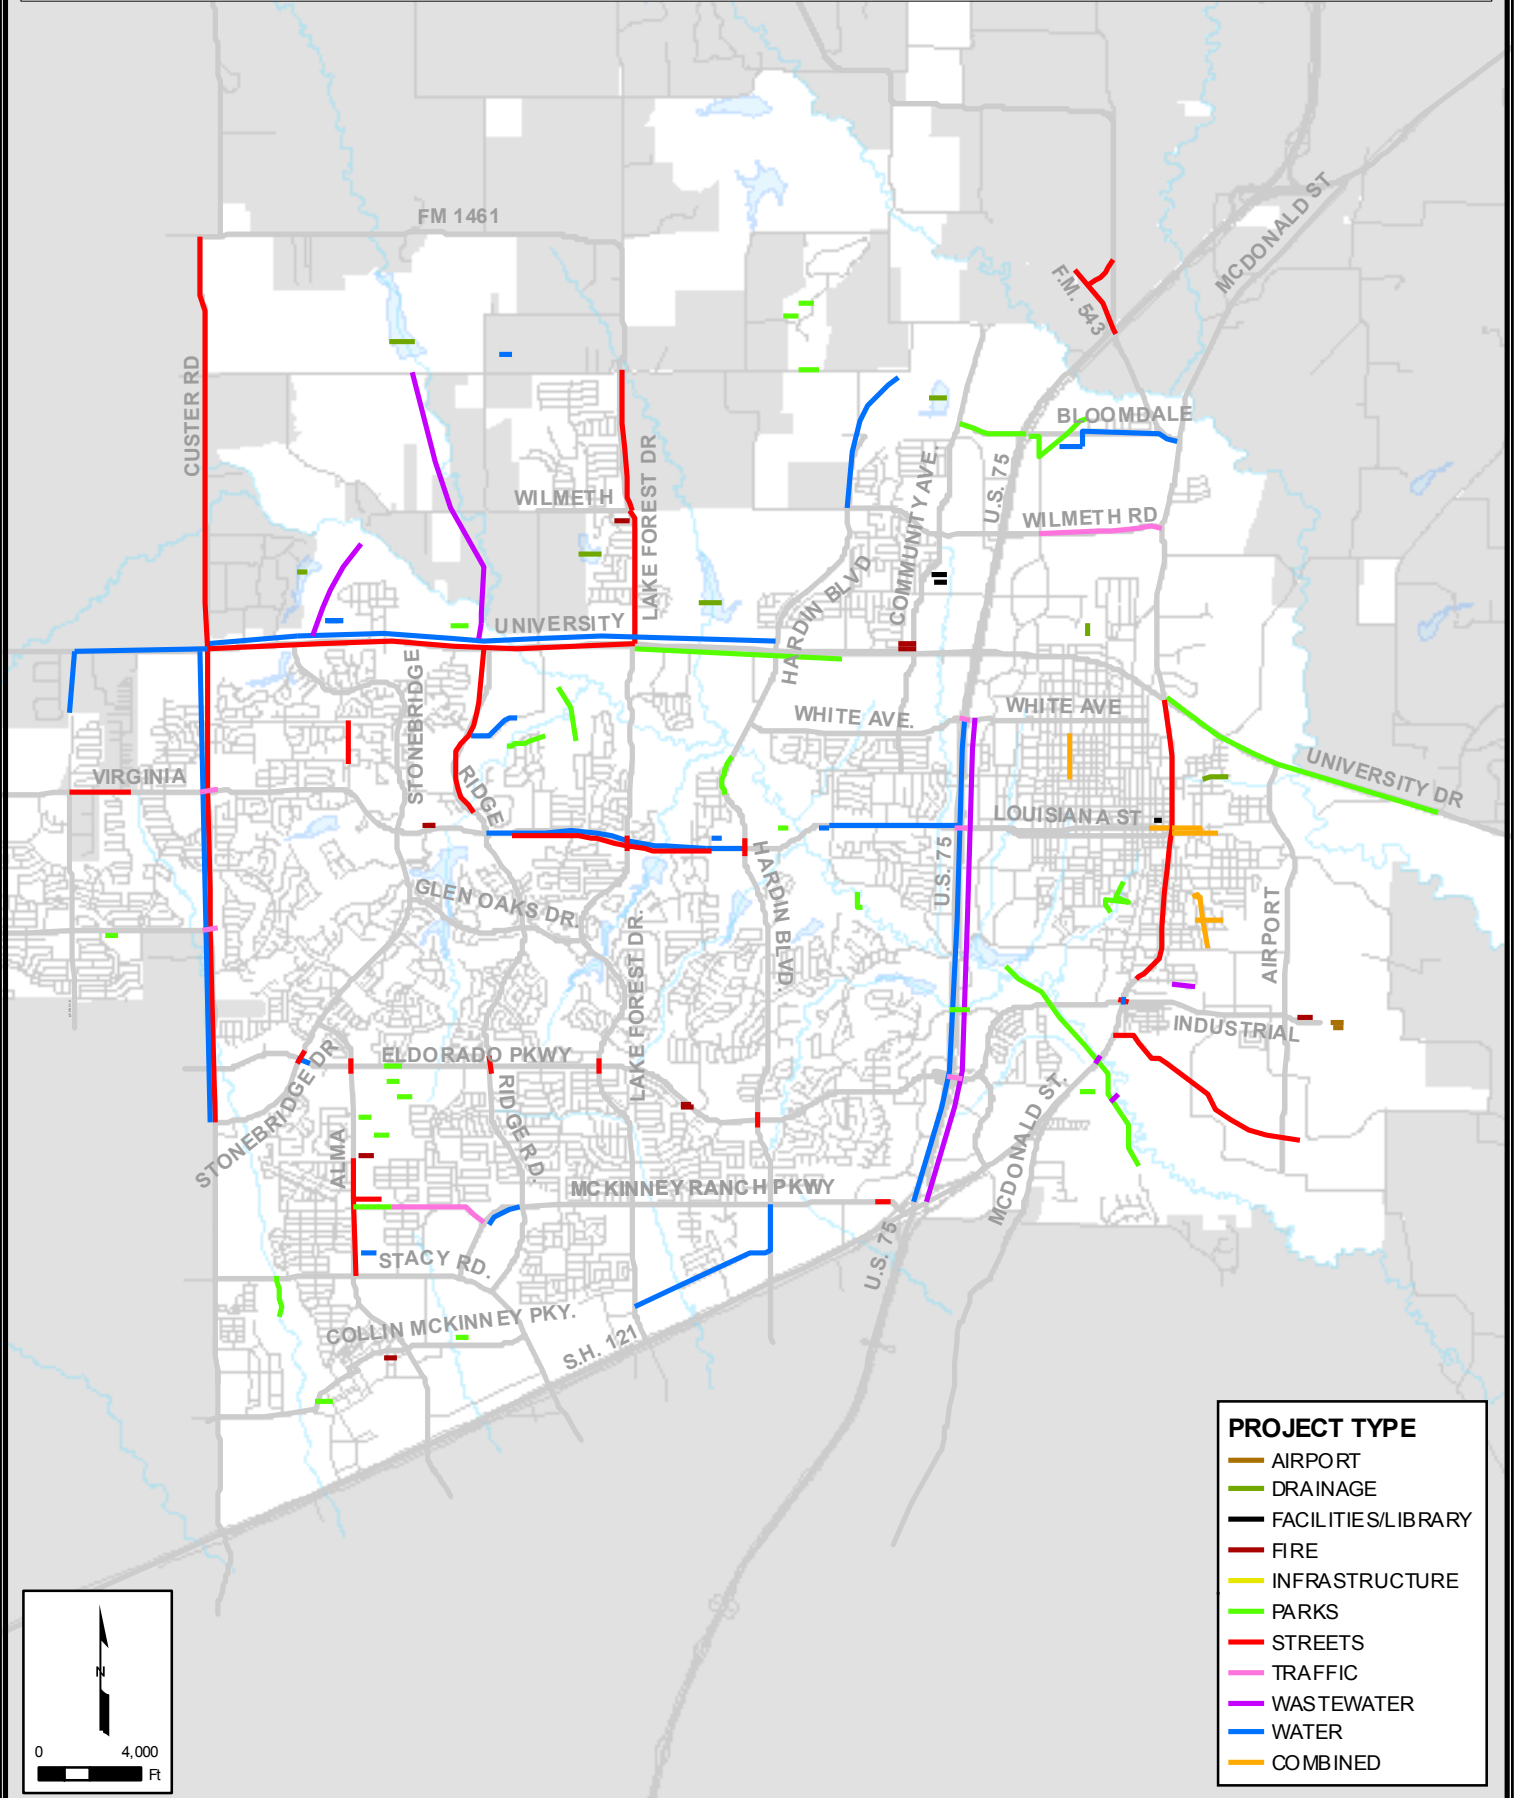

# City of McKinney, Texas CAPITAL IMPROVEMENTS

FY 2012-2016

Y:\GIS\ISWork\AGreen\Engineering\CP\FY12\_16\CIP\_12.16\_072911.mxd

DISCLAIMER: This map and information contained in it were developed exclusively for use by the City of McKinney. Any use or reliance on this map by anyone else is at that party's risk and without liability to the City of McKinney, its officials or employees for any discrepancies, errors, or variances which may exist.