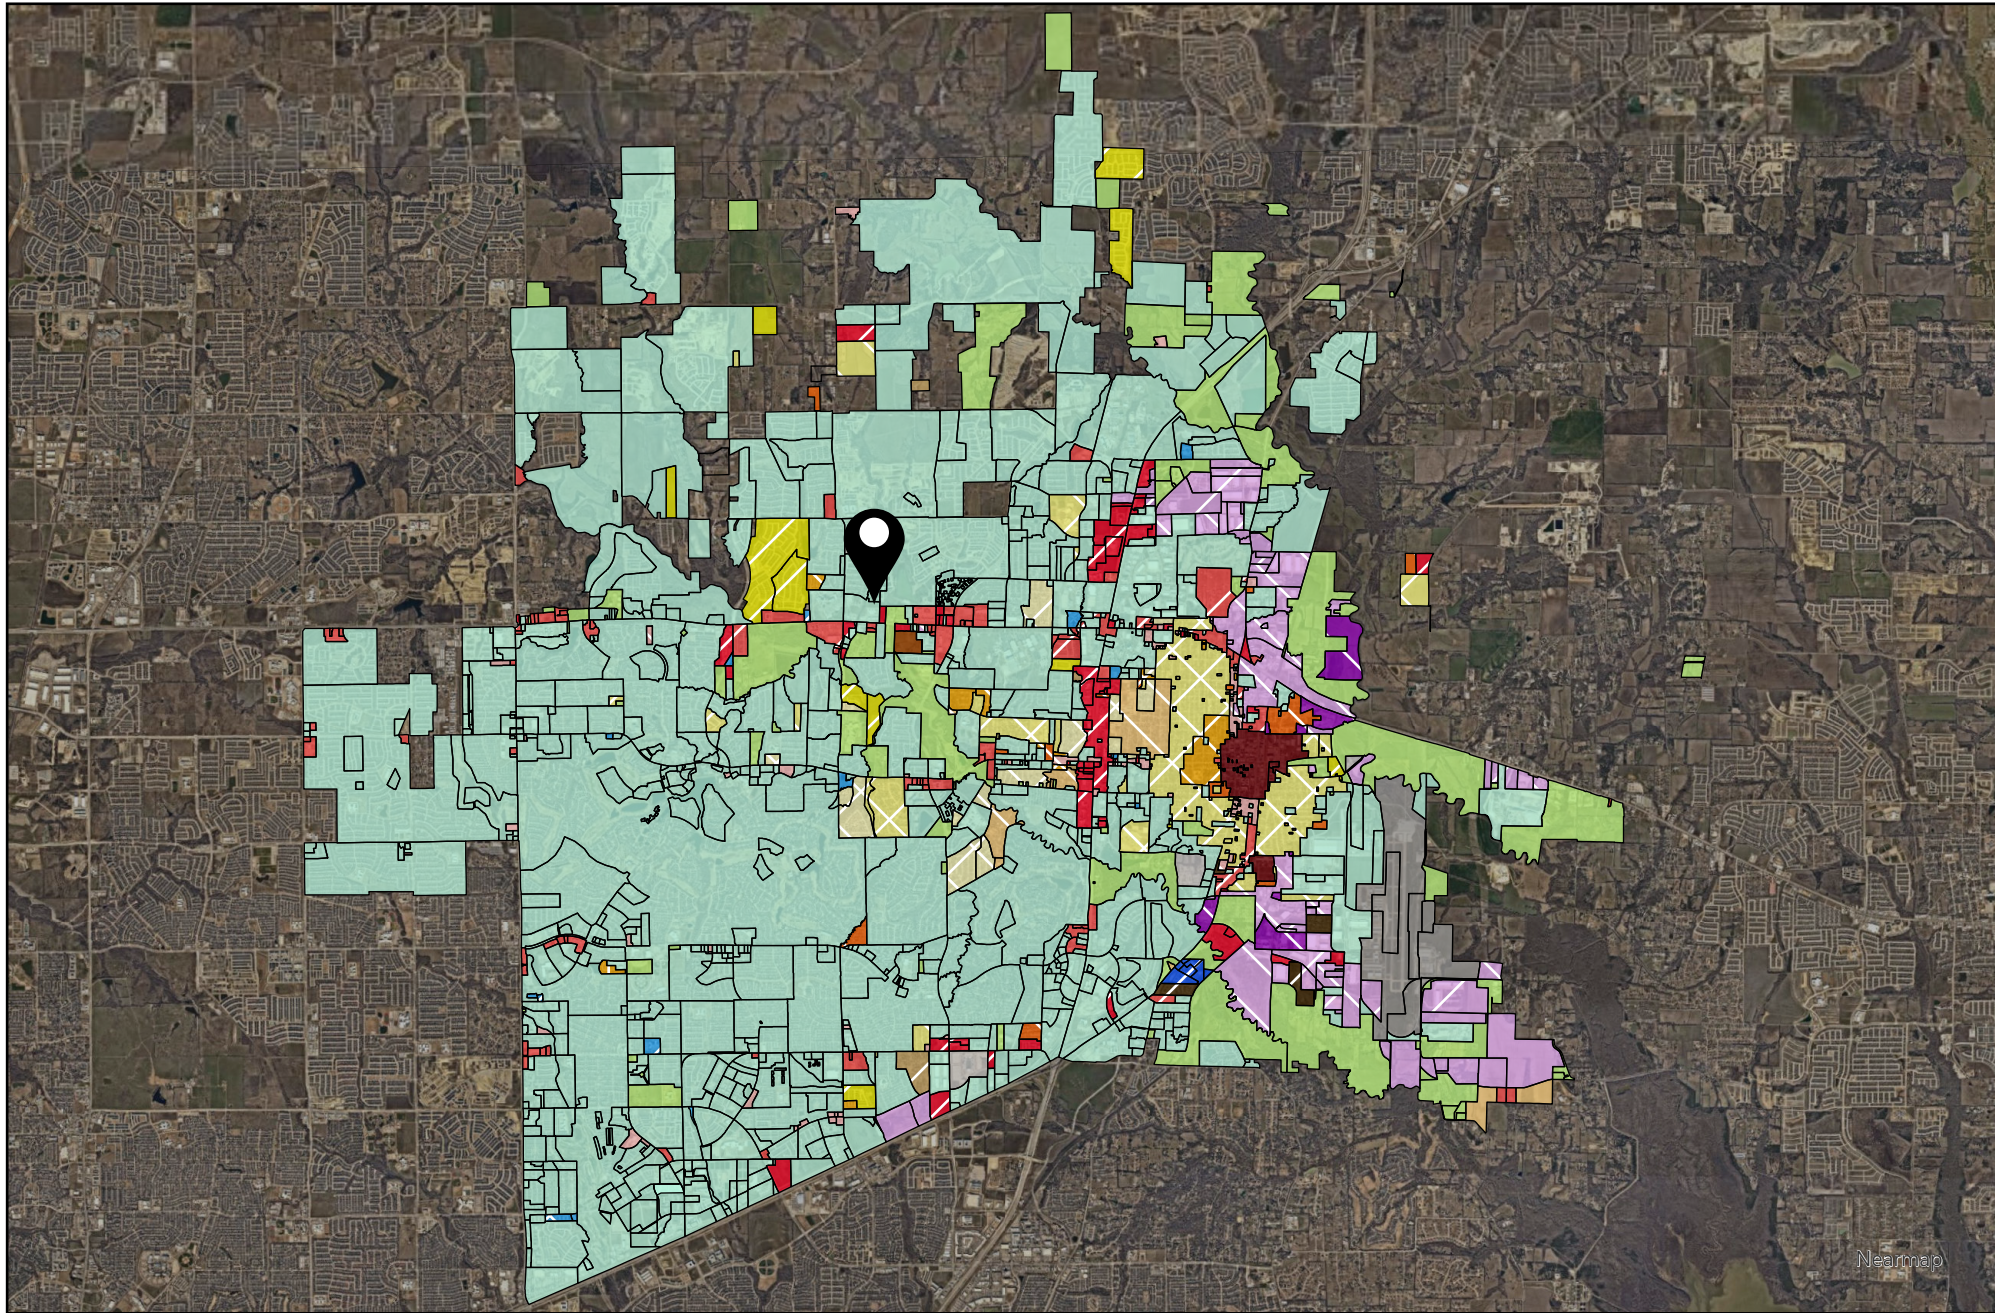

Forest View Senior Multifamily Zoning

26-0011Z

DISCLAIMER: This map and information contained in it were developed exclusively for use by the City of McKinney. Any use or reliance on this map by anyone else is at that party's risk and without liability to the City of McKinney, its officials or employees for any discrepancies, errors, or variances which may exist.

- Placetype
- Aviation
 - Commercial Center
 - Employment Mix
 - Entertainment Center
 - Estate Residential
 - Historic Town Center - Downtown
 - Historic Town Center - Mix
 - Historic Town Center - Residential
 - Manufacturing & Warehousing
 - Mixed Use Center
 - Neighborhood Commercial
 - Professional Center
 - Professional Center
 - Rural Residential
 - Suburban Living
 - Transit-Ready Development
 - Urban Living
 - Floodplain / Amenity Zone
 - Floodplain / Amenity Zone
 - Park
 - Employment Mix / Commercial Center
 - Entertainment Center / Mixed Use Center
 - Manufacturing & Warehousing / Employment Mix
 - Suburban Living / Employment Mix
 - Suburban Living / Estate Residential
 - Professional Center / Commercial Center
 - Professional Center / Employment Mix
 - Professional Center / Commercial Center
 - Professional Center / Employment Mix
 - Manufacturing & Warehousing

DISCLAIMER: This map and information contained in it were developed exclusively for use by the City of McKinney. Any use or reliance on this map by anyone else is at that party's risk and without liability to the City of McKinney, its officials or employees for any discrepancies, errors, or variances which may exist.

Nearmap

Vicinity Map

 ZONE2026-0011

DISCLAIMER: This map and information contained in it were developed exclusively for use by the City of McKinney. Any use or reliance on this map by anyone else is at that party's risk and without liability to the City of McKinney, its officials or employees for any discrepancies, errors, or variances which may exist.