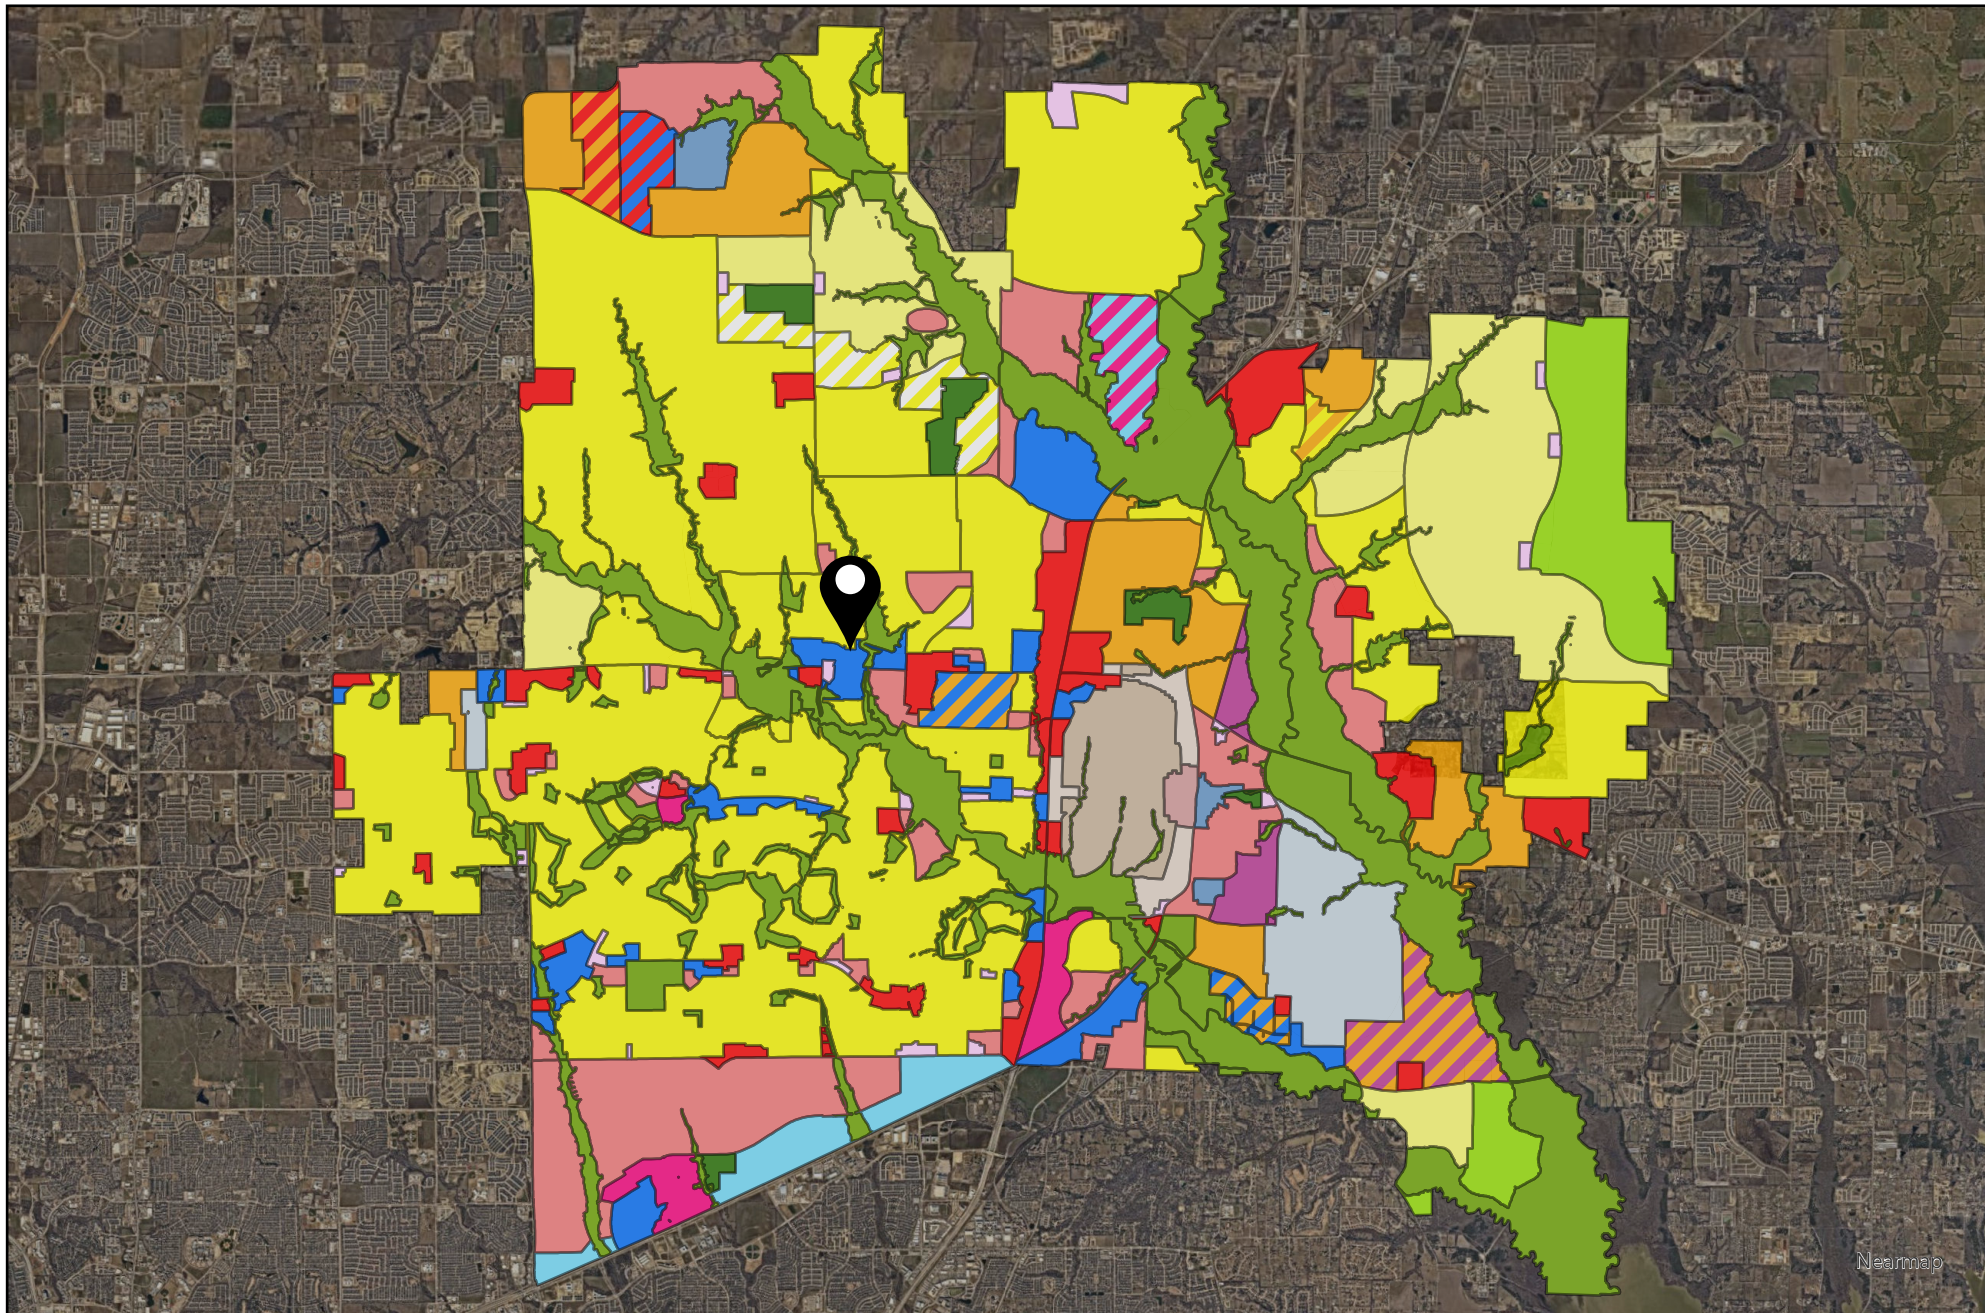

Forest View Senior Multifamily Zoning

26-0011Z

DISCLAIMER: This map and information contained in it were developed exclusively for use by the City of McKinney. Any use or reliance on this map by anyone else is at that party's risk and without liability to the City of McKinney, its officials or employees for any discrepancies, errors, or variances which may exist.

- Placetype
- Aviation
 - Commercial Center
 - Employment Mix
 - Entertainment Center
 - Estate Residential
 - Historic Town Center - Downtown
 - Historic Town Center - Mix
 - Historic Town Center - Residential
 - Manufacturing & Warehousing
 - Mixed Use Center
 - Neighborhood Commercial
 - Professional Center
 - Professional Center
 - Rural Residential
 - Suburban Living
 - Transit-Ready Development
 - Urban Living
 - Floodplain / Amenity Zone
 - Floodplain / Amenity Zone
 - Park
 - Employment Mix / Commercial Center
 - Entertainment Center / Mixed Use Center
 - Manufacturing & Warehousing / Employment Mix
 - Suburban Living / Employment Mix
 - Suburban Living / Estate Residential
 - Professional Center / Commercial Center
 - Professional Center / Employment Mix
 - Professional Center / Commercial Center
 - Professional Center / Employment Mix
 - Manufacturing & Warehousing

DISCLAIMER: This map and information contained in it were developed exclusively for use by the City of McKinney. Any use or reliance on this map by anyone else is at that party's risk and without liability to the City of McKinney, its officials or employees for any discrepancies, errors, or variances which may exist.

Nearmap

Vicinity Map

 ZONE2026-0011

DISCLAIMER: This map and information contained in it were developed exclusively for use by the City of McKinney. Any use or reliance on this map by anyone else is at that party's risk and without liability to the City of McKinney, its officials or employees for any discrepancies, errors, or variances which may exist.