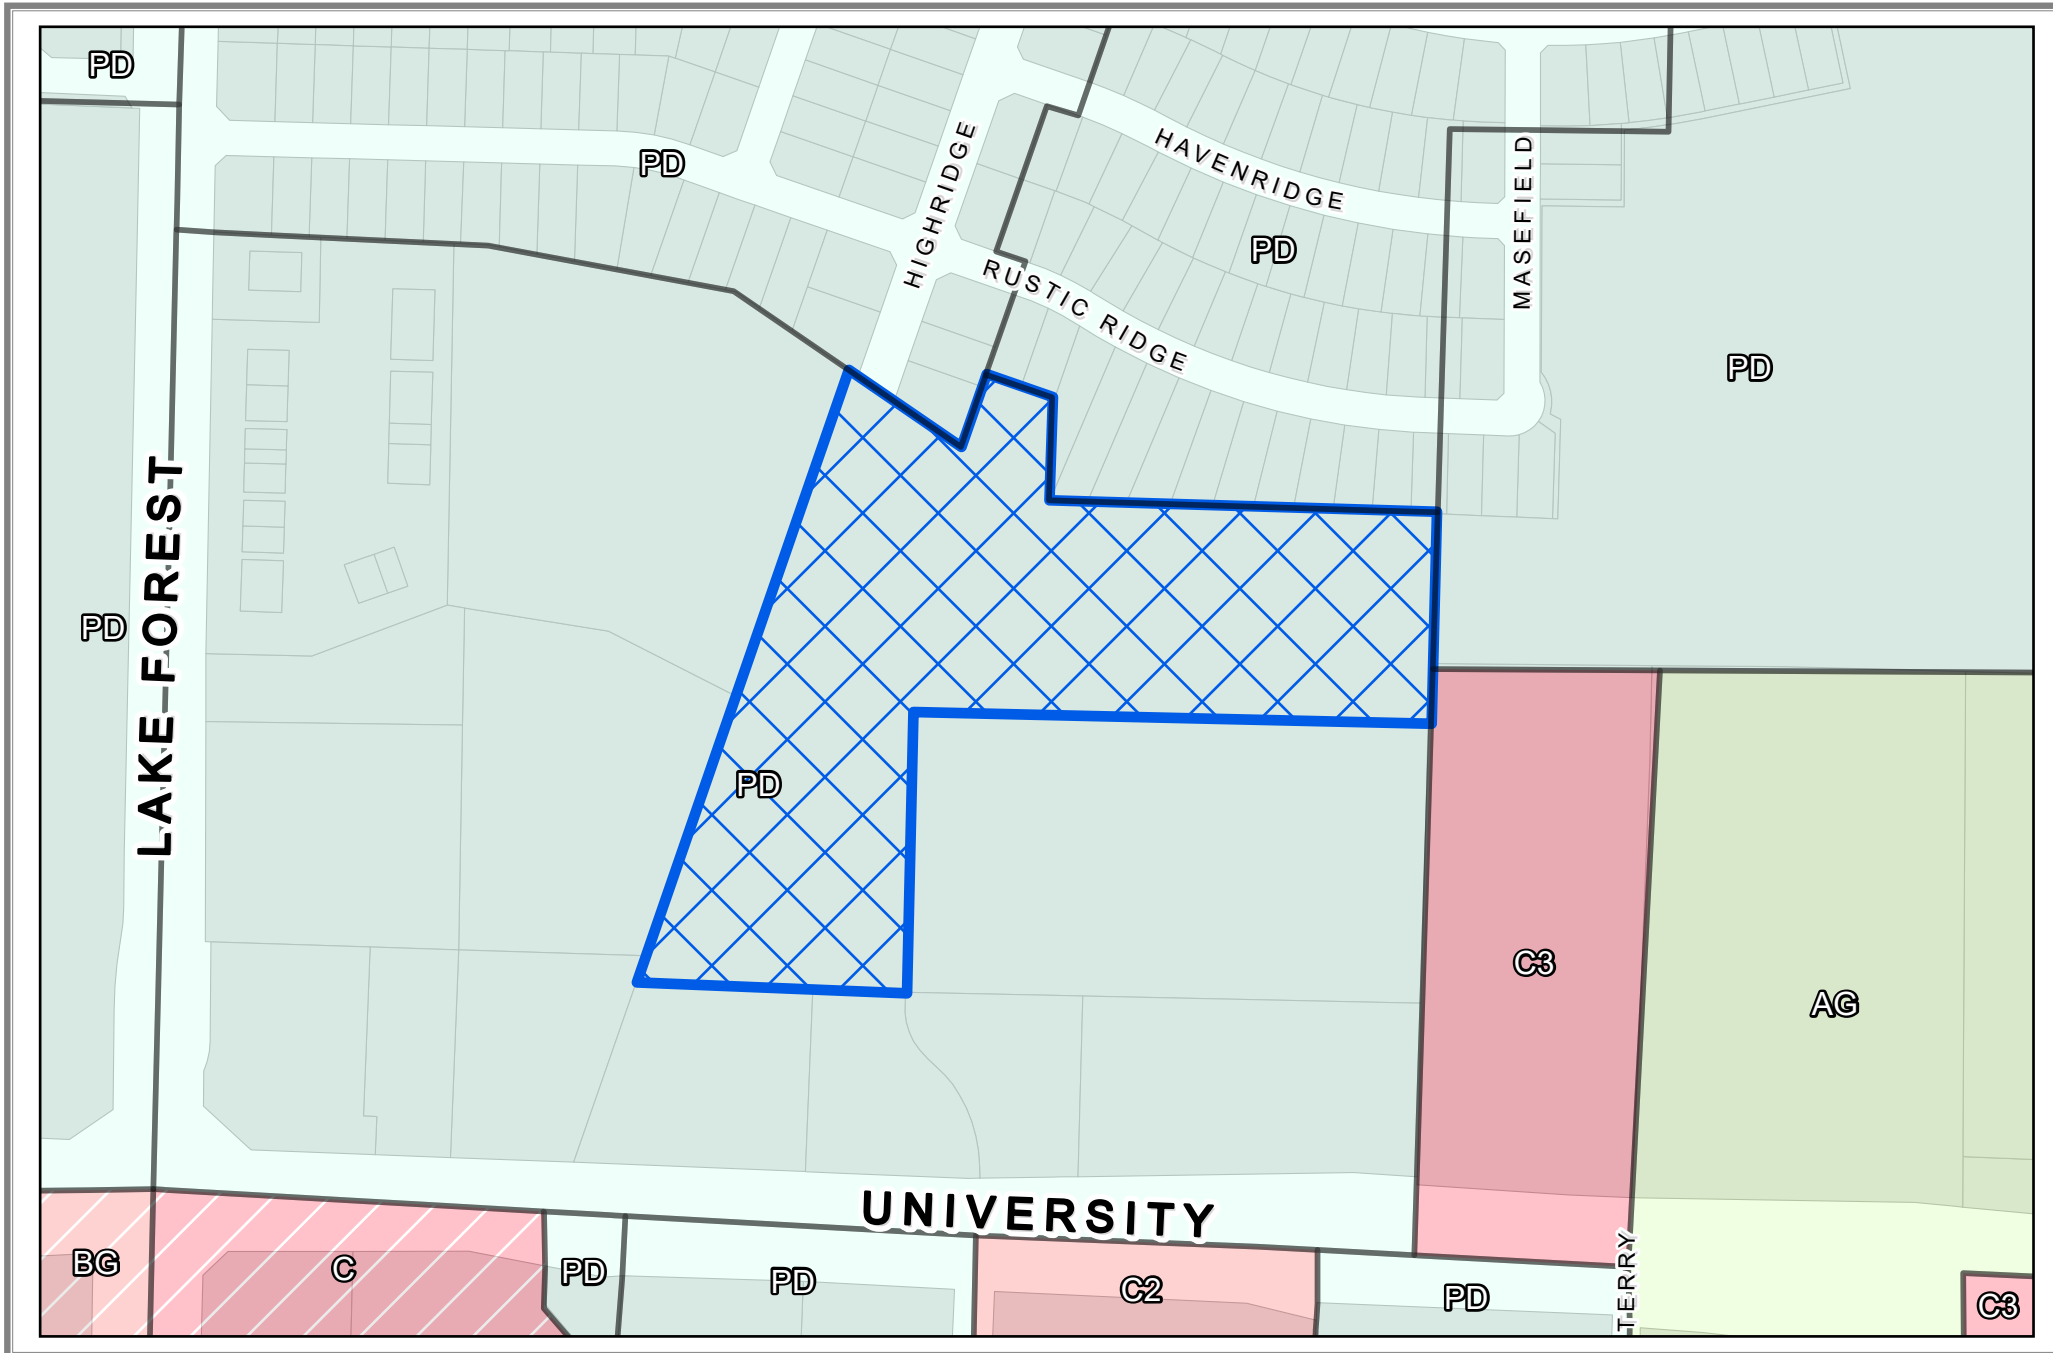

Forest View Senior Multifamily Zoning

26-0011Z

DISCLAIMER: This map and information contained in it were developed exclusively for use by the City of McKinney. Any use or reliance on this map by anyone else is at that party's risk and without liability to the City of McKinney, its officials or employees for any discrepancies, errors, or variances which may exist.

- Placetype
- Aviation
 - Commercial Center
 - Employment Mix
 - Entertainment Center
 - Estate Residential
 - Historic Town Center - Downtown
 - Historic Town Center - Mix
 - Historic Town Center - Residential
 - Manufacturing & Warehousing
 - Mixed Use Center
 - Neighborhood Commercial
 - Professional Center
 - Professional Center
 - Rural Residential
 - Suburban Living
 - Transit-Ready Development
 - Urban Living
 - Floodplain / Amenity Zone
 - Floodplain / Amenity Zone
 - Park
 - Employment Mix / Commercial Center
 - Entertainment Center / Mixed Use Center
 - Manufacturing & Warehousing / Employment Mix
 - Suburban Living / Employment Mix
 - Suburban Living / Estate Residential
 - Professional Center / Commercial Center
 - Professional Center / Employment Mix
 - Professional Center / Commercial Center
 - Professional Center / Employment Mix
 - Manufacturing & Warehousing

DISCLAIMER: This map and information contained in it were developed exclusively for use by the City of McKinney. Any use or reliance on this map by anyone else is at that party's risk and without liability to the City of McKinney, its officials or employees for any discrepancies, errors, or variances which may exist.

Nearmap

Vicinity Map

 ZONE2026-0011

DISCLAIMER: This map and information contained in it were developed exclusively for use by the City of McKinney. Any use or reliance on this map by anyone else is at that party's risk and without liability to the City of McKinney, its officials or employees for any discrepancies, errors, or variances which may exist.