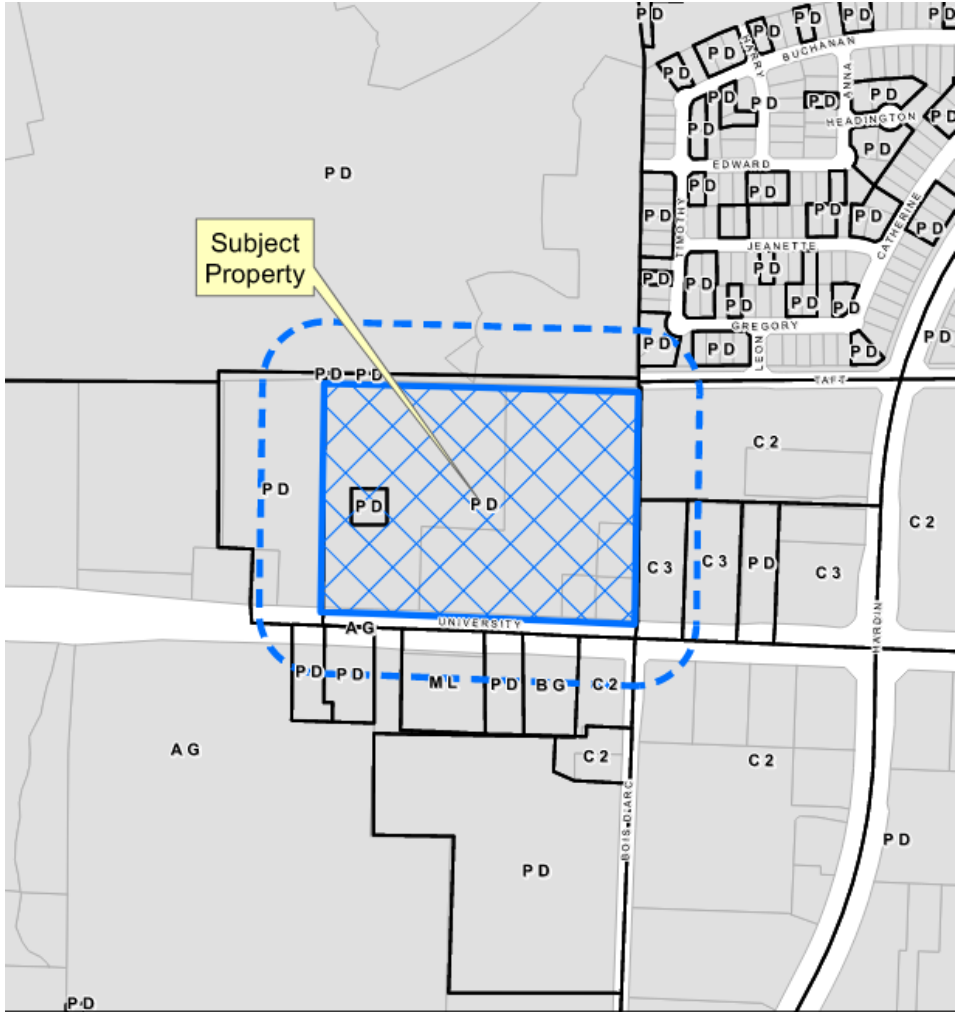

Plaza at Fort Buckner Rezone

23-0058Z

Location Map

Aerial Exhibit

Vicinity Map

Proposed Zoning Exhibit