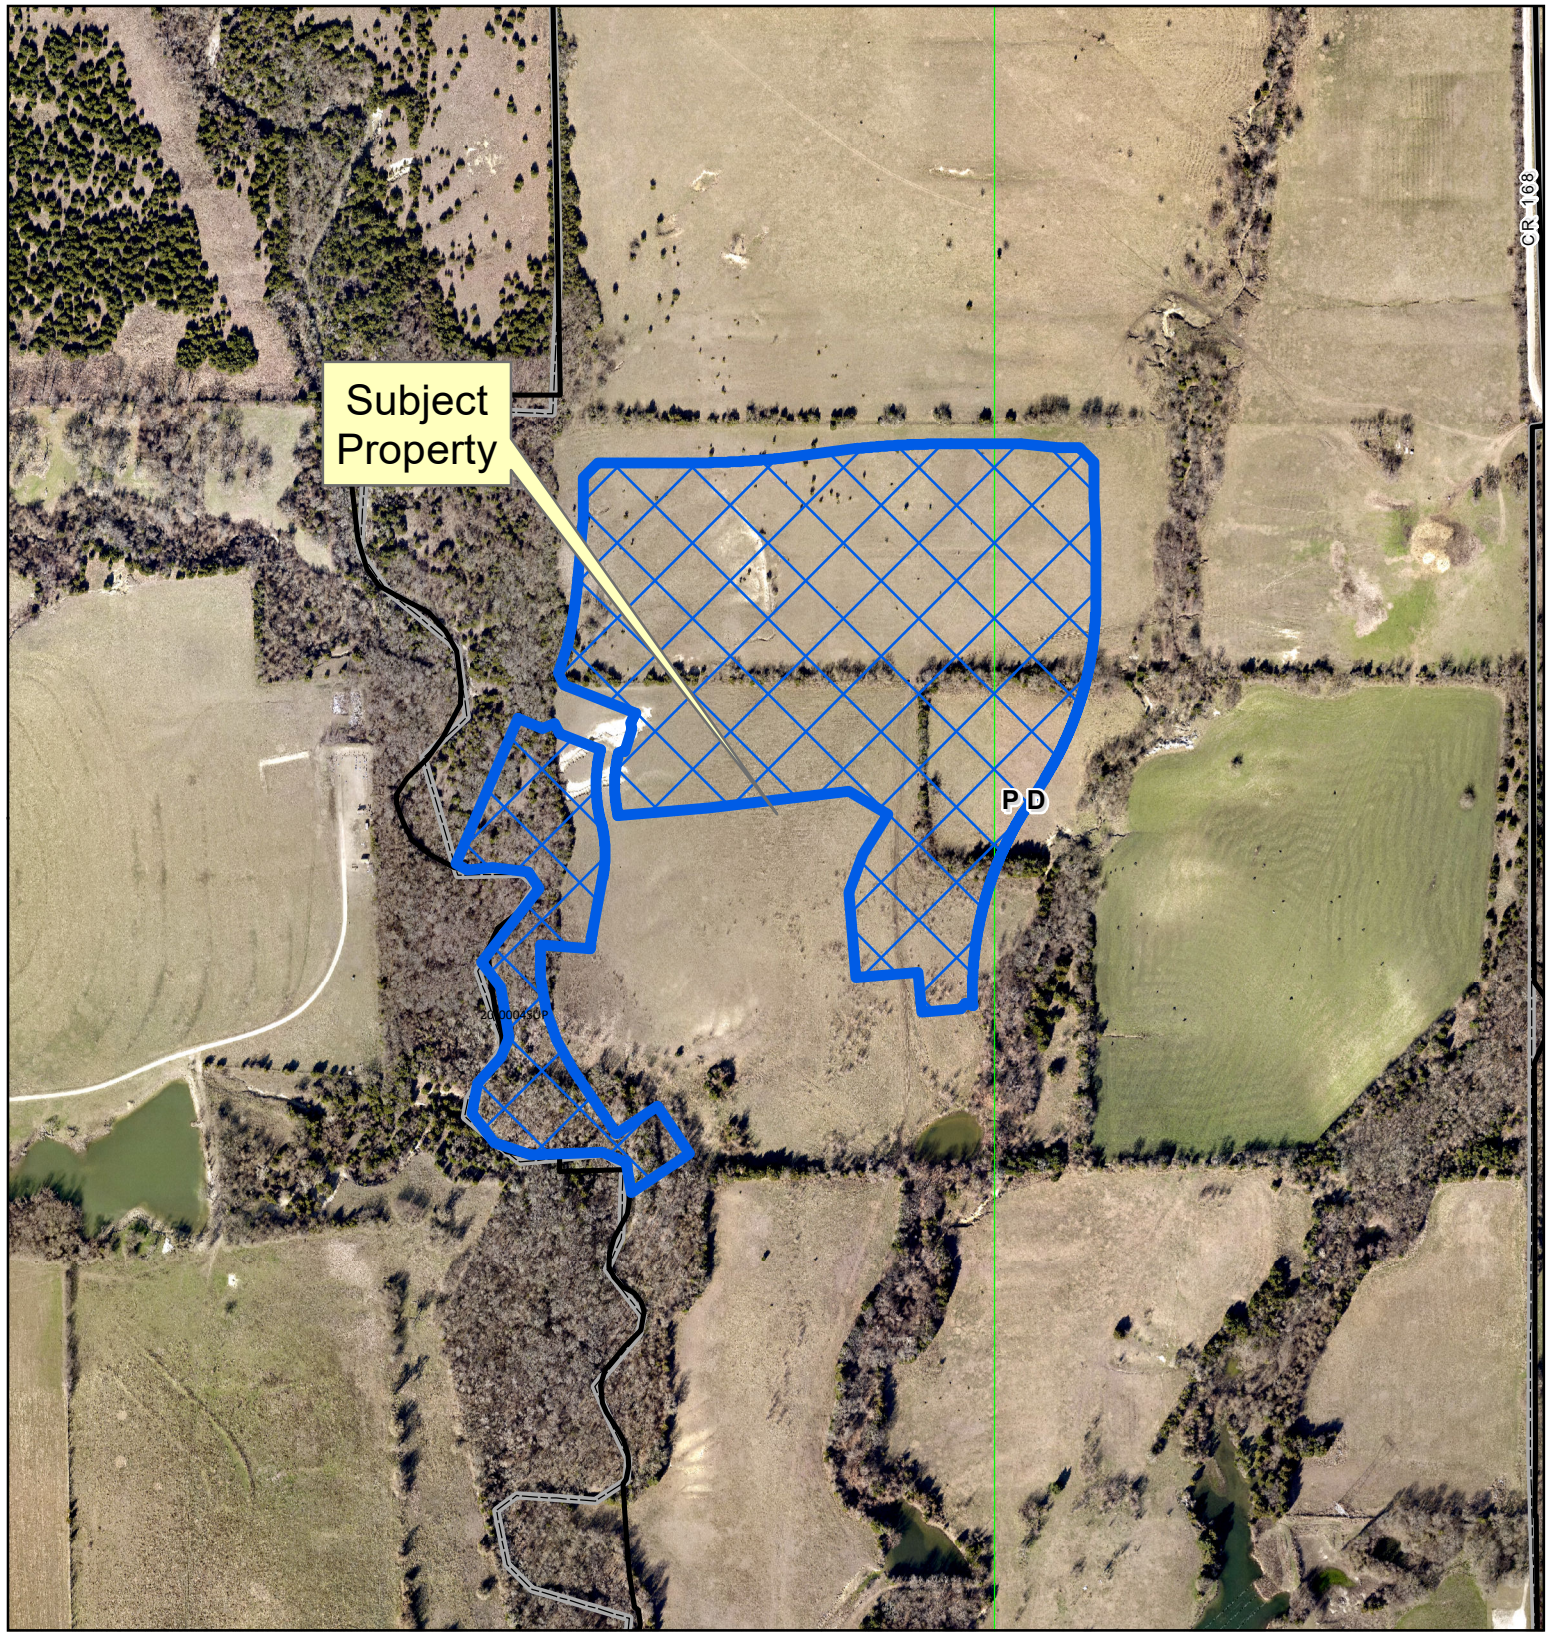

Subject Property

Location Map

PLAT2023-0135

0 260 520 Feet

DISCLAIMER: This map and information contained in it were developed exclusively for use by the City of McKinney. Any use or reliance on this map by anyone else is at that party's risk and without liability to the City of McKinney, its officials or employees for any discrepancies, errors, or variances which may exist.

Subject Property

Location Map

PLAT2023-0135

DISCLAIMER: This map and information contained in it were developed exclusively for use by the City of McKinney. Any use or reliance on this map by anyone else is at that party's risk and without liability to the City of McKinney, its officials or employees for any discrepancies, errors, or variances which may exist.