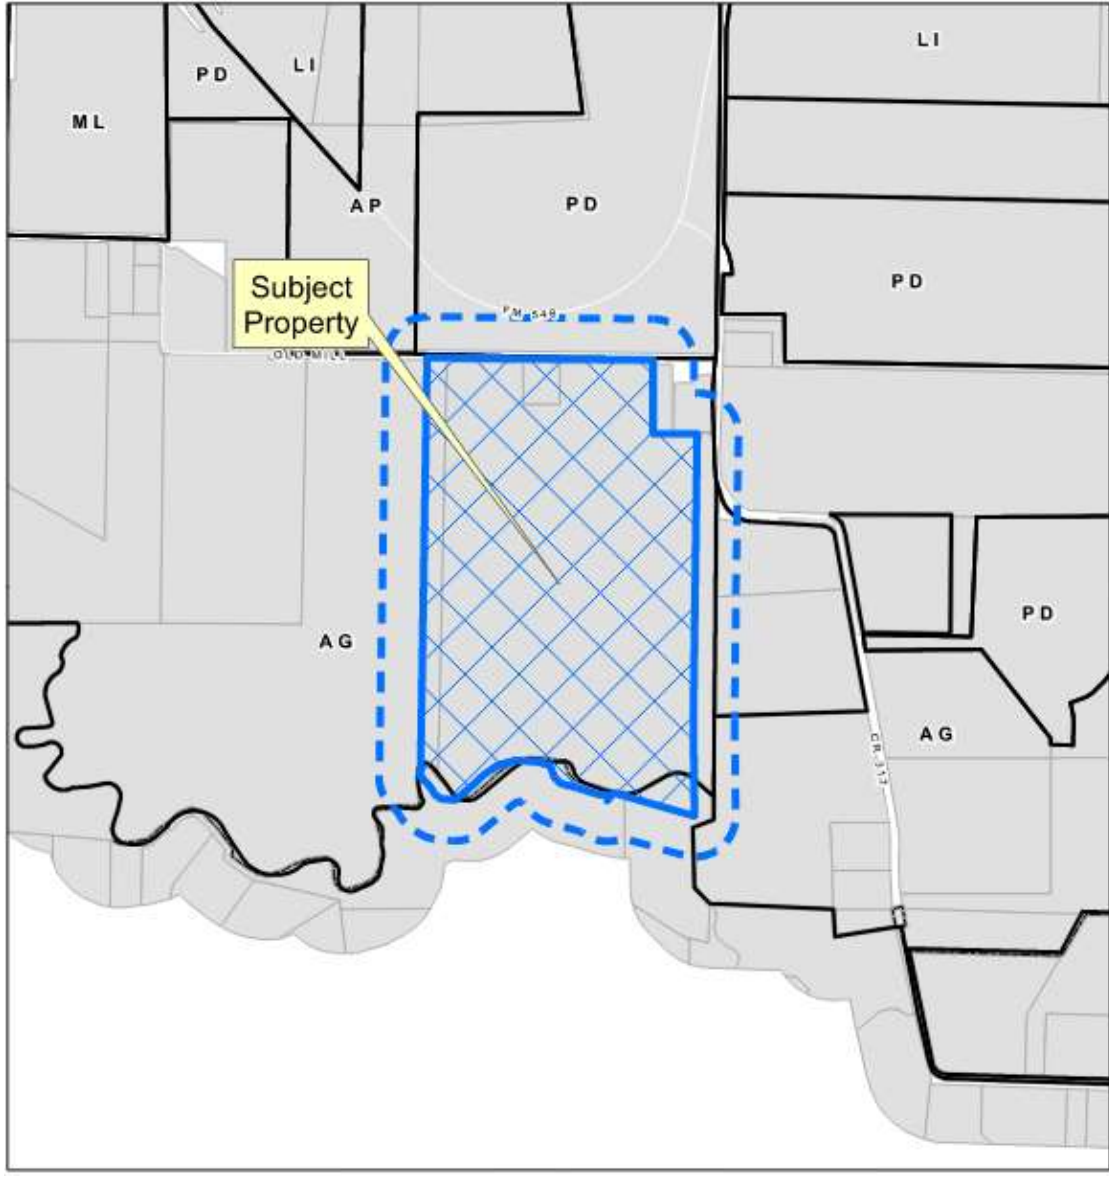

Old Mill Road Industrial Rezone

23-0007Z

Location Map

Aerial Exhibit