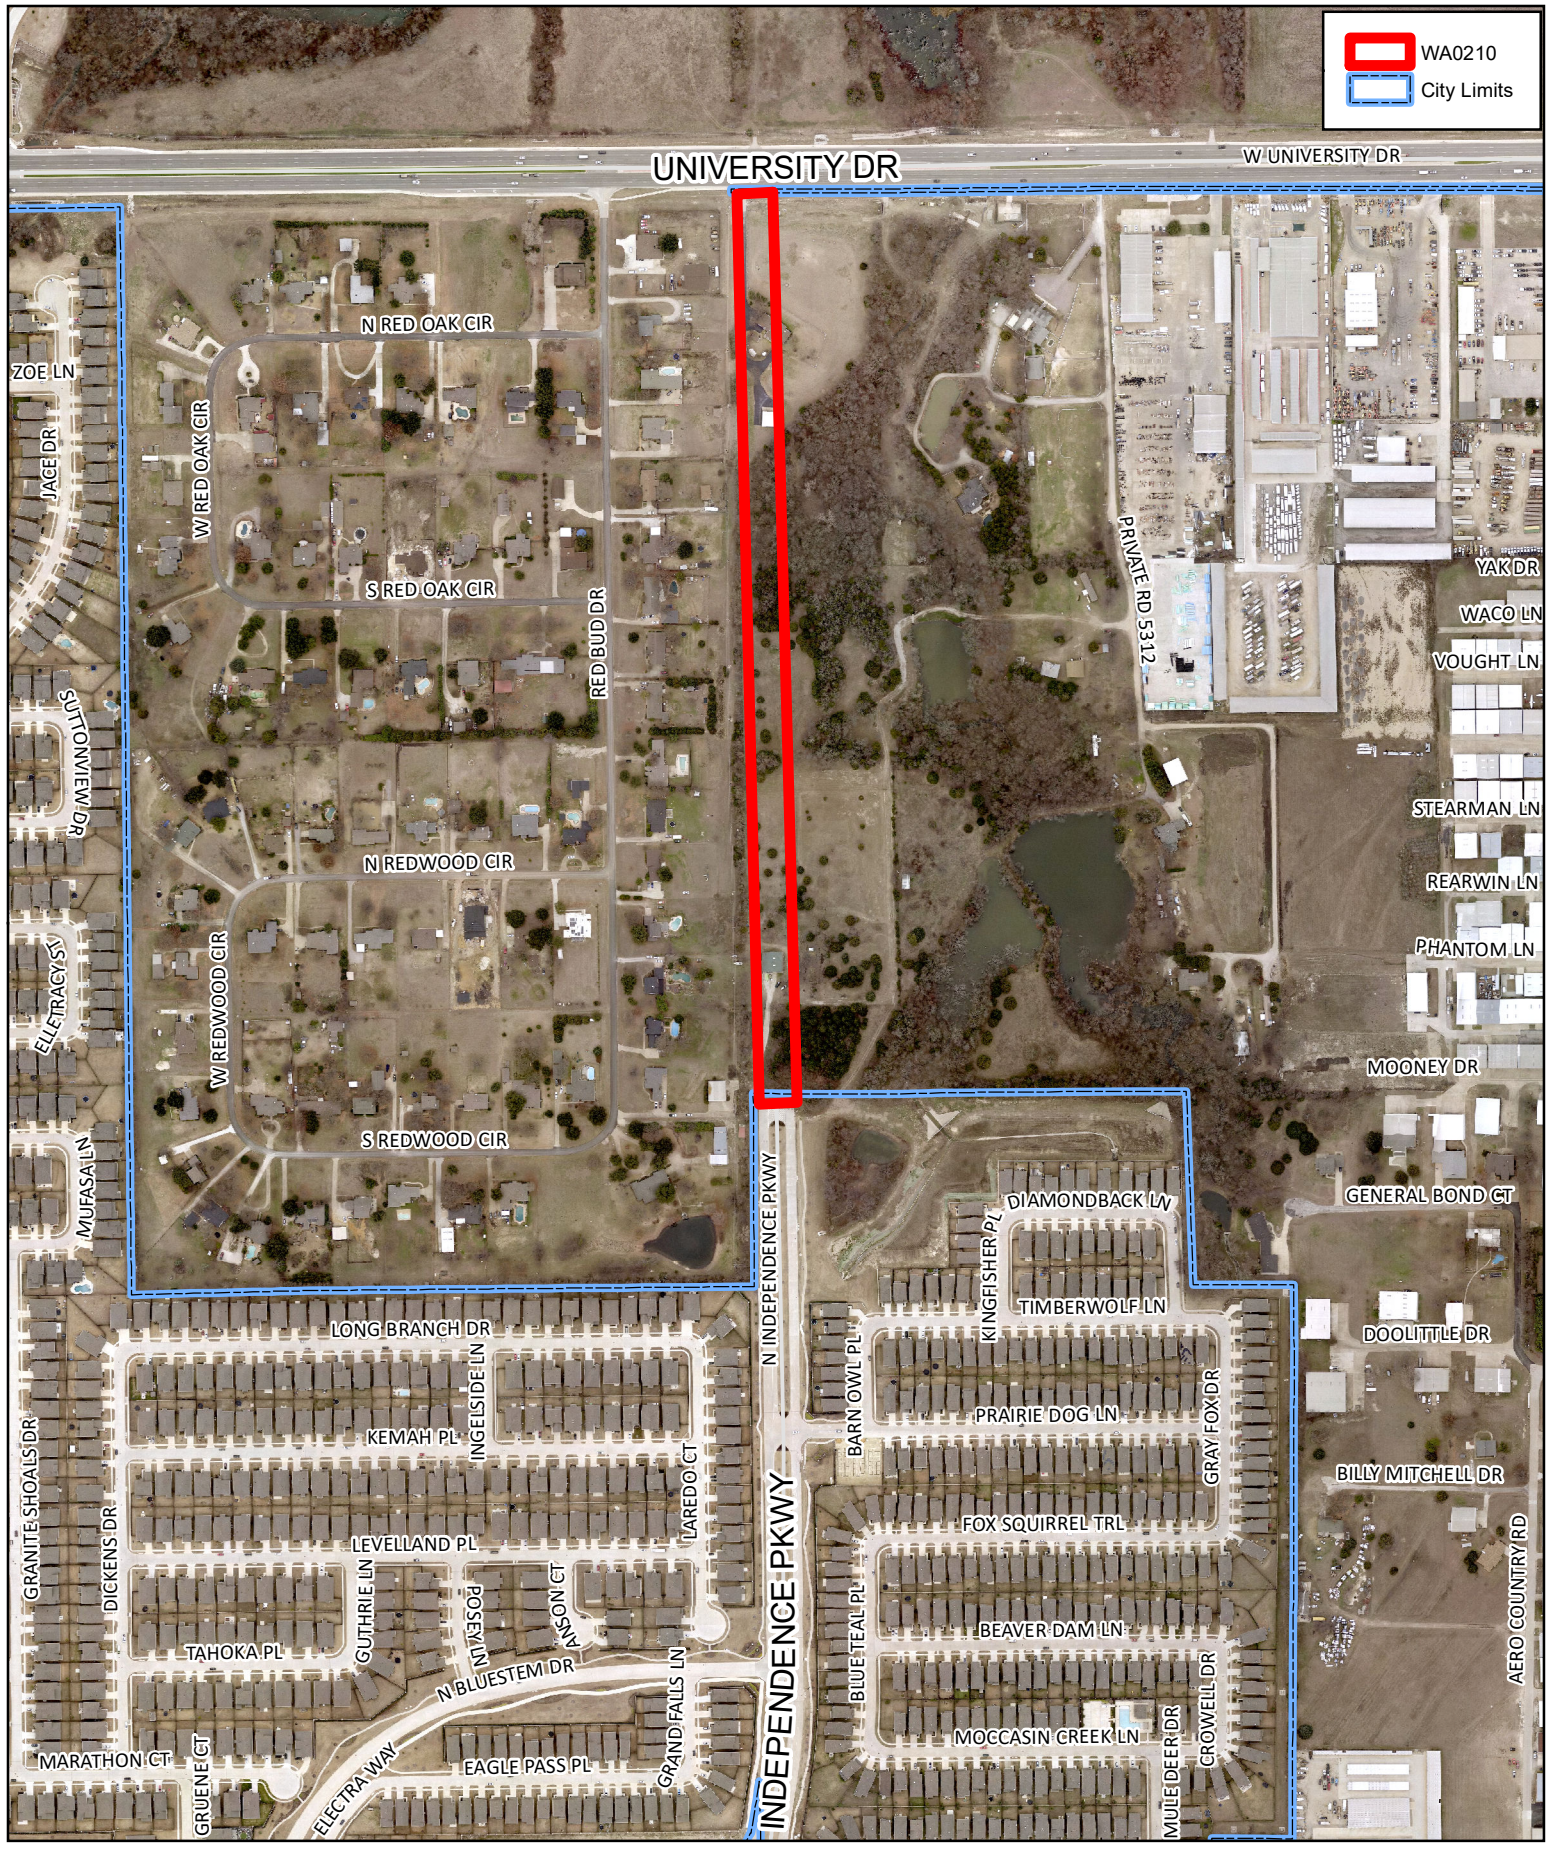

 WA0210  
 City Limits

# WA0210 Independence Pkwy 24 Inch Waterline

DISCLAIMER: This map and information contained in it were developed exclusively for use by the City of McKinney. Any use or reliance on this map by anyone else is at that party's risk and without liability to the City of McKinney, its officials or employees for any discrepancies, errors, or variances which may exist.