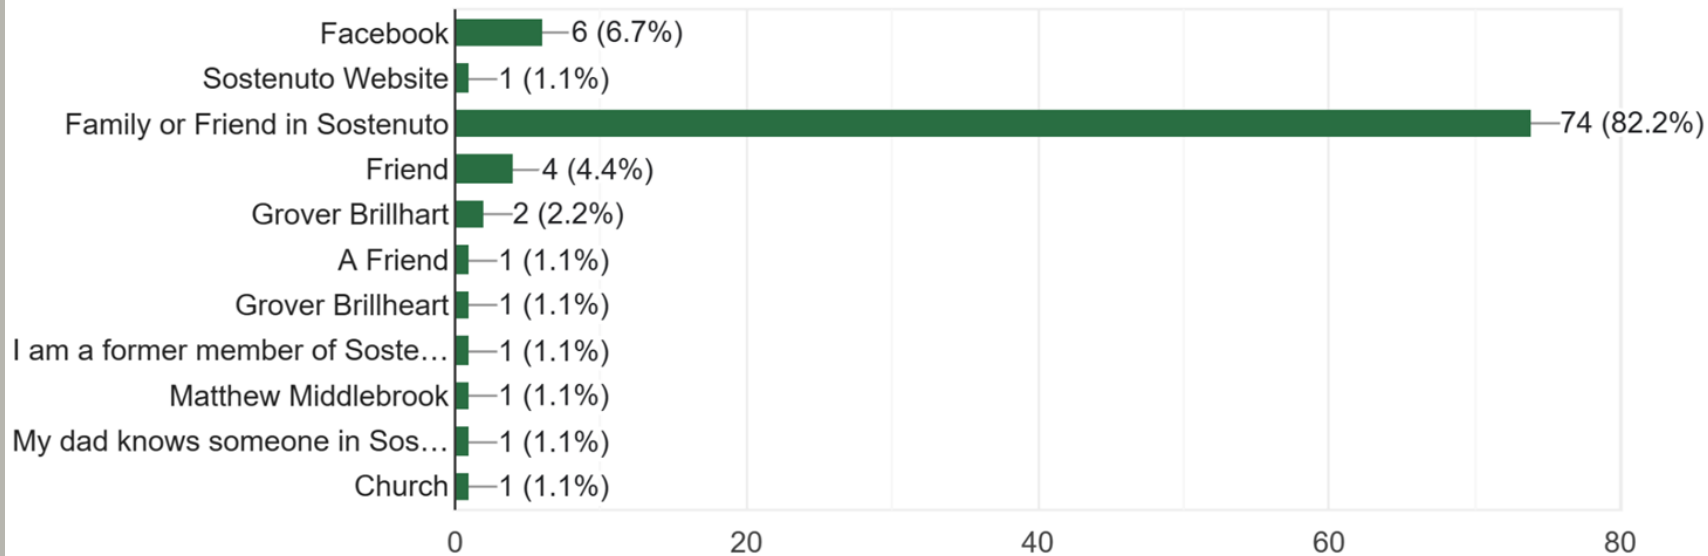

Event Marketing Feedback

How did you find out about tonight's concert?

90 responses