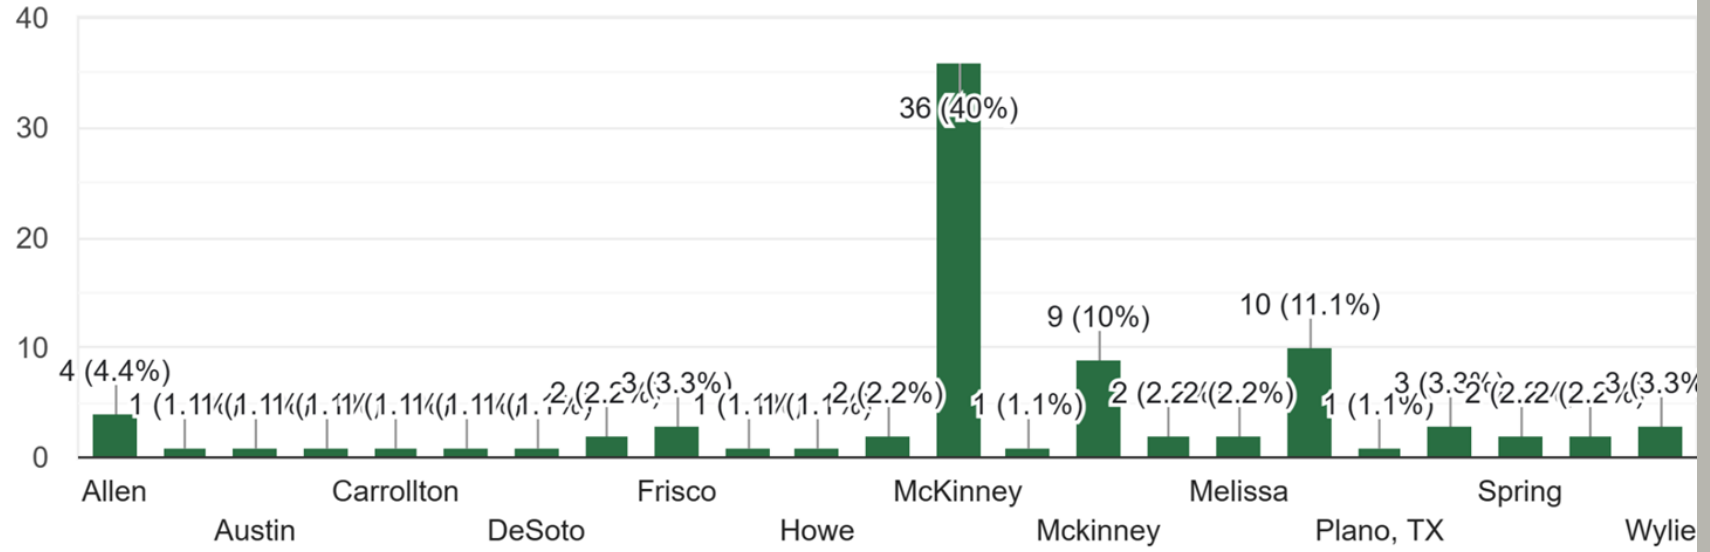

Event Survey

City of Residence

90 responses