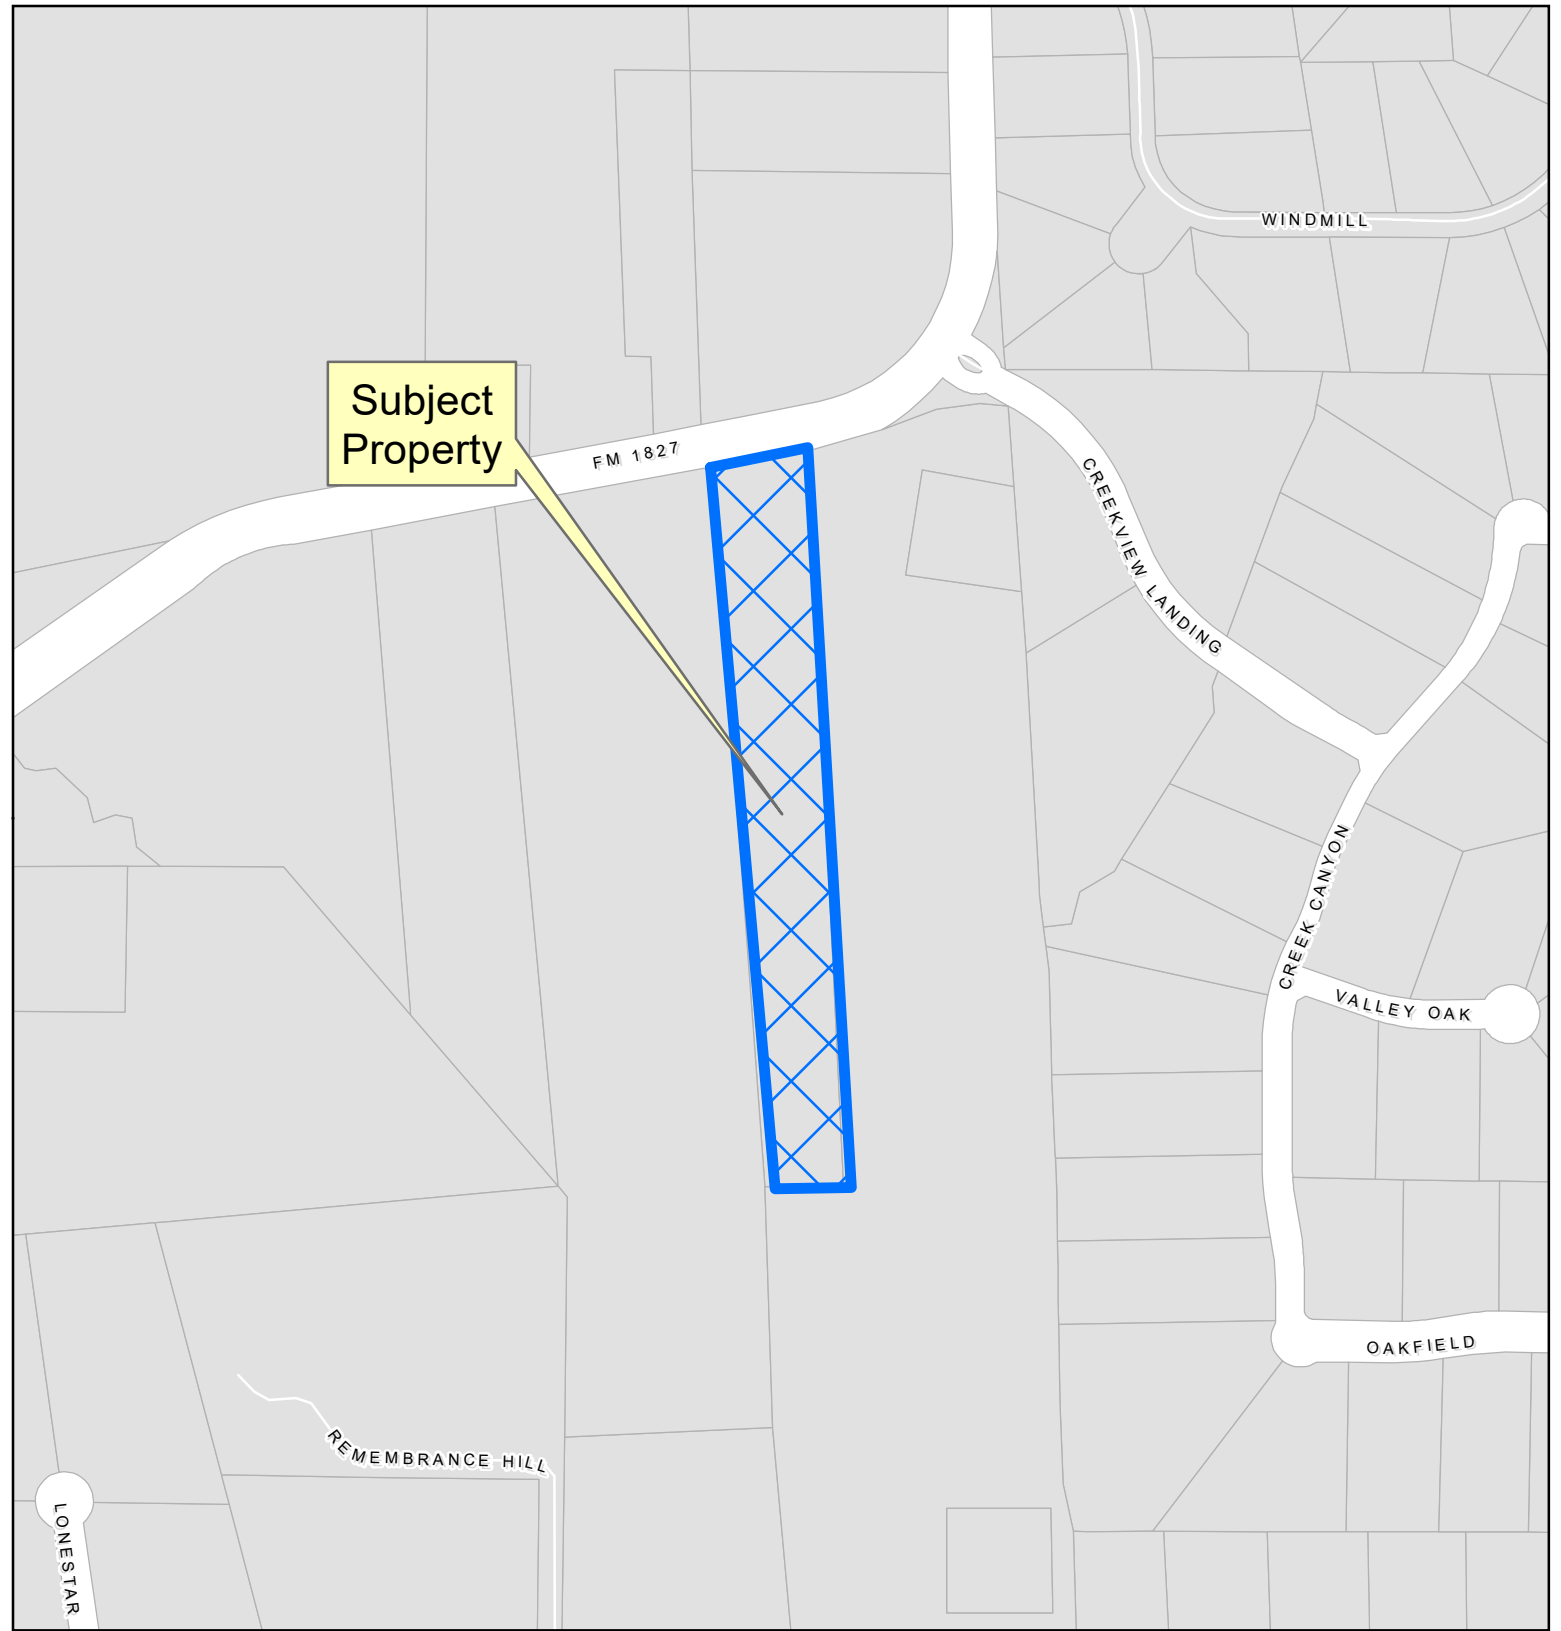

LONESTAR

Vicinity Map

Location Map

Trejo Addition

DISCLAIMER: This map and information contained in it were developed exclusively for use by the City of McKinney. Any use or reliance on this map by anyone else is at that party's risk and without liability to the City of McKinney, its officials or employees for any discrepancies, errors, or variances which may exist.

Subject Property

FM 1827

WINDMILL

CREEKVIEW LANDING

CREEK CANYON

VALLEY OAK

OAKFIELD

REMEMBRANCE HILL