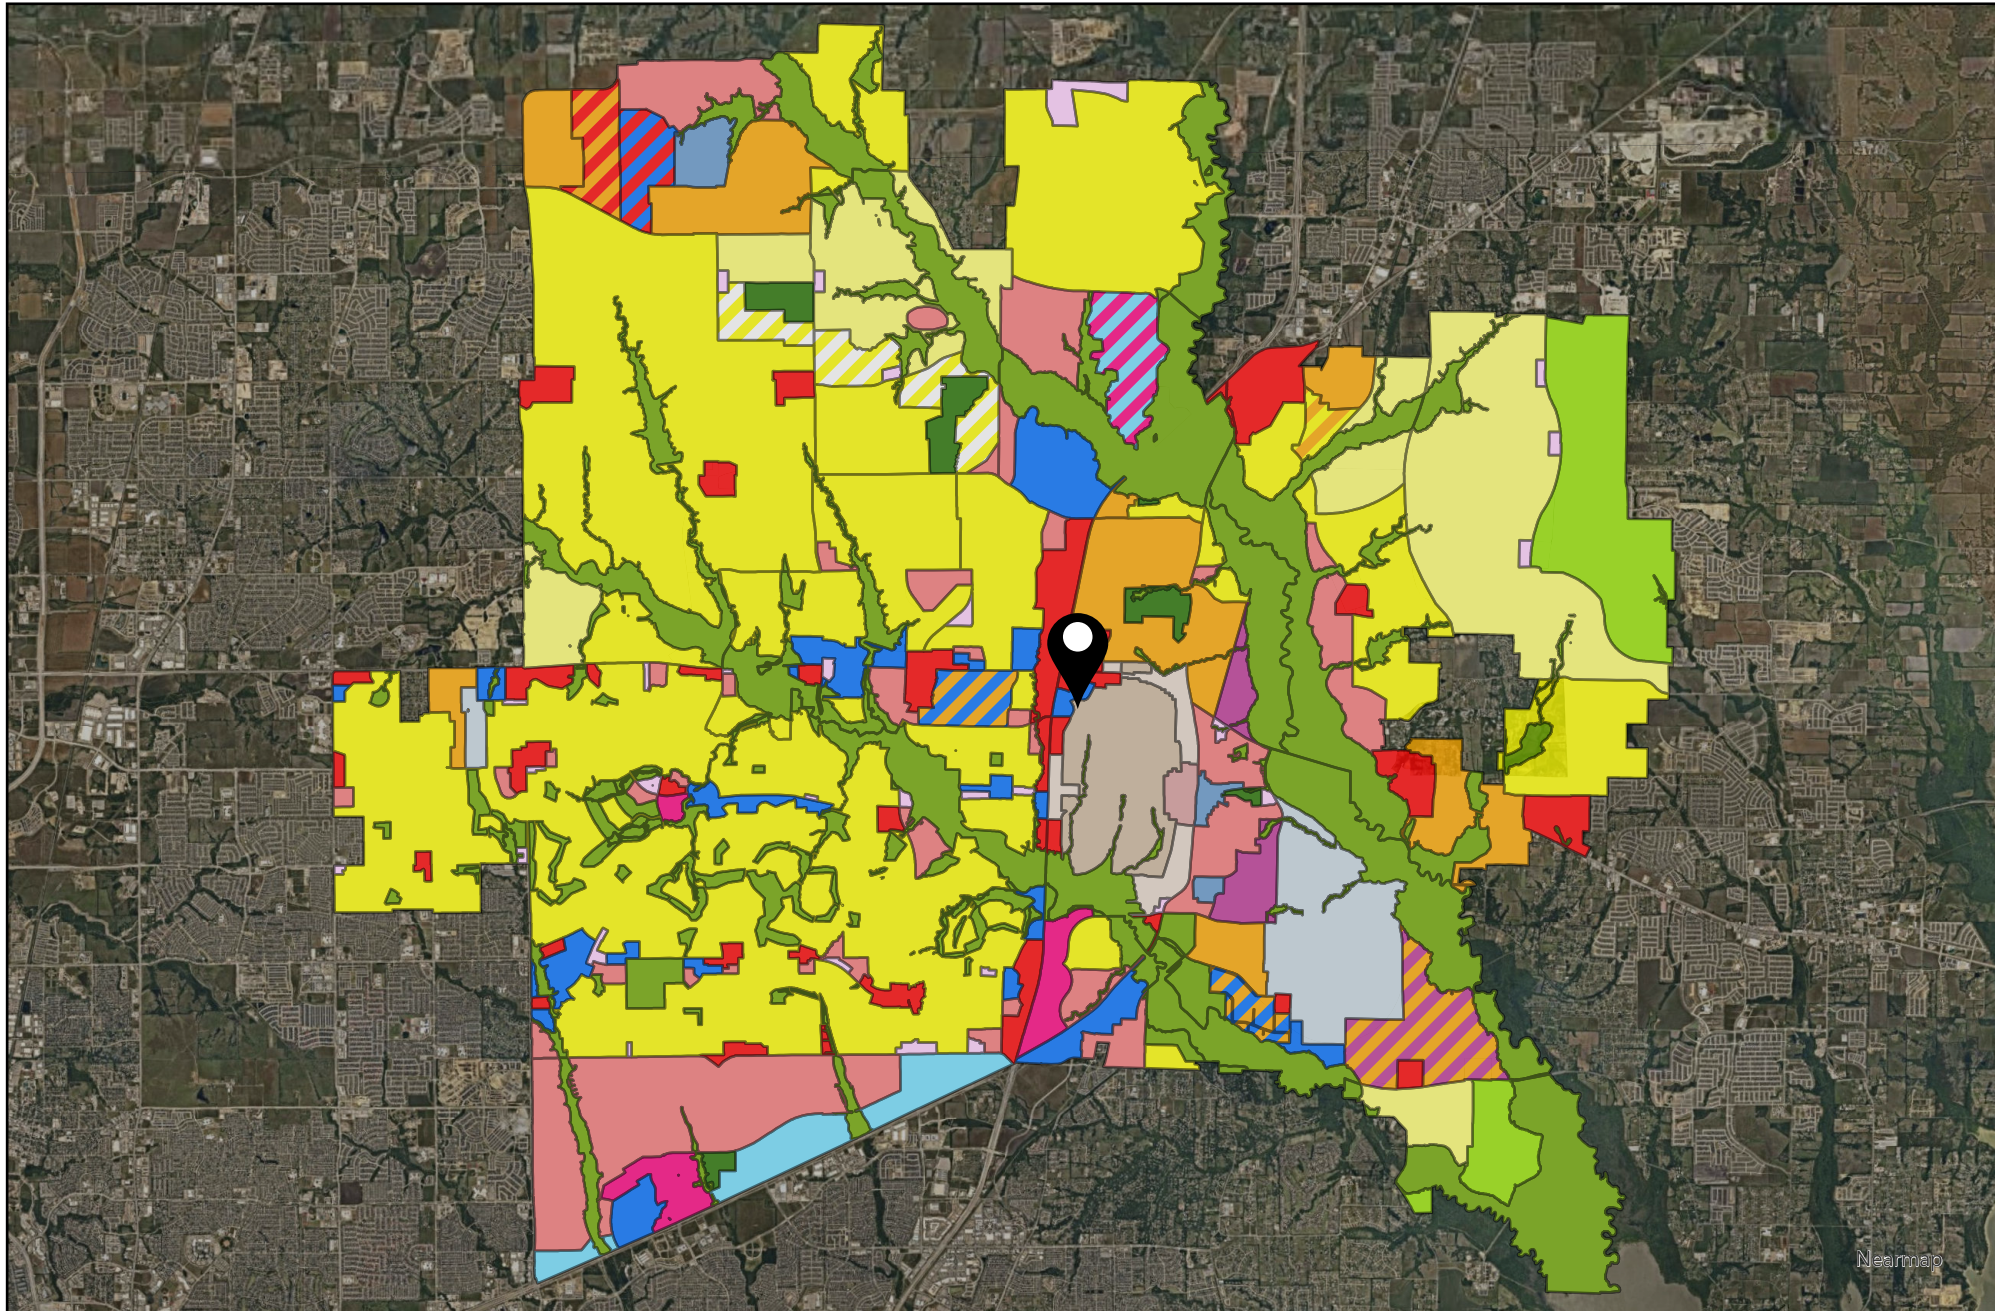

Vicinity Map

 ZONE2026-0052

DISCLAIMER: This map and information contained in it were developed exclusively for use by the City of McKinney. Any use or reliance on this map by anyone else is at that party's risk and without liability to the City of McKinney, its officials or employees for any discrepancies, errors, or variances which may exist.

- Placetype
- Aviation
 - Commercial Center
 - Employment Mix
 - Entertainment Center
 - Estate Residential
 - Historic Town Center - Downtown
 - Historic Town Center - Mix
 - Historic Town Center - Residential
 - Manufacturing & Warehousing
 - Mixed Use Center
 - Neighborhood Commercial
 - Professional Center
 - Professional Center
 - Rural Residential
 - Suburban Living
 - Transit-Ready Development
 - Urban Living
 - Floodplain / Amenity Zone
 - Floodplain / Amenity Zone
 - Park
 - Employment Mix / Commercial Center
 - Entertainment Center / Mixed Use Center
 - Manufacturing & Warehousing / Employment Mix
 - Suburban Living / Employment Mix
 - Suburban Living / Estate Residential
 - Professional Center / Commercial Center
 - Professional Center / Employment Mix
 - Professional Center / Commercial Center
 - Professional Center / Employment Mix
 - Manufacturing & Warehousing