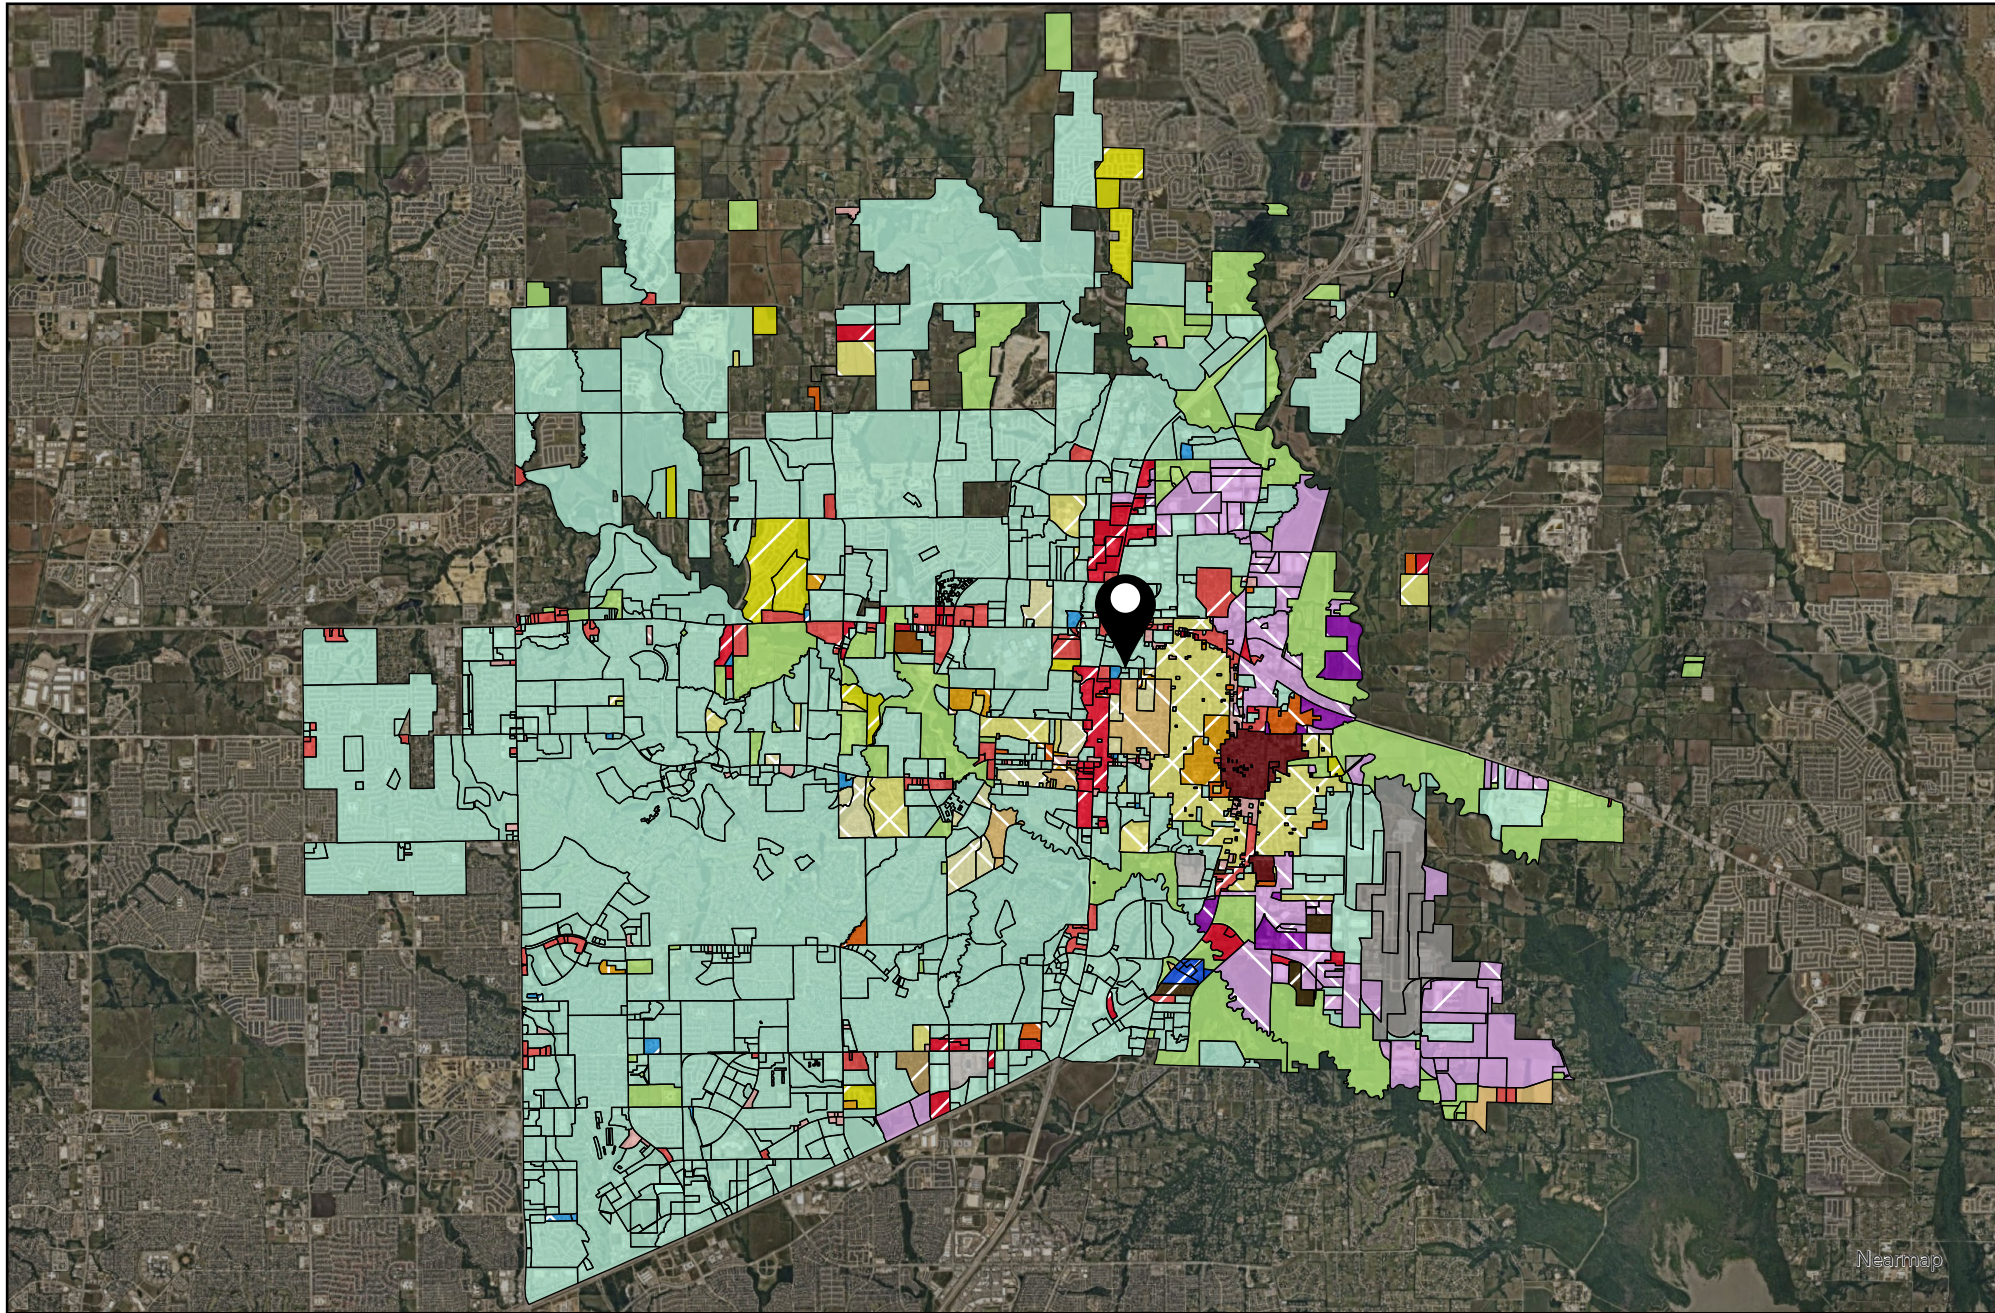

DISCLAIMER: This map and information contained in it were developed exclusively for use by the City of McKinney. Any use or reliance on this map by anyone else is at that party's risk and without liability to the City of McKinney, its officials or employees for any discrepancies, errors, or variances which may exist.