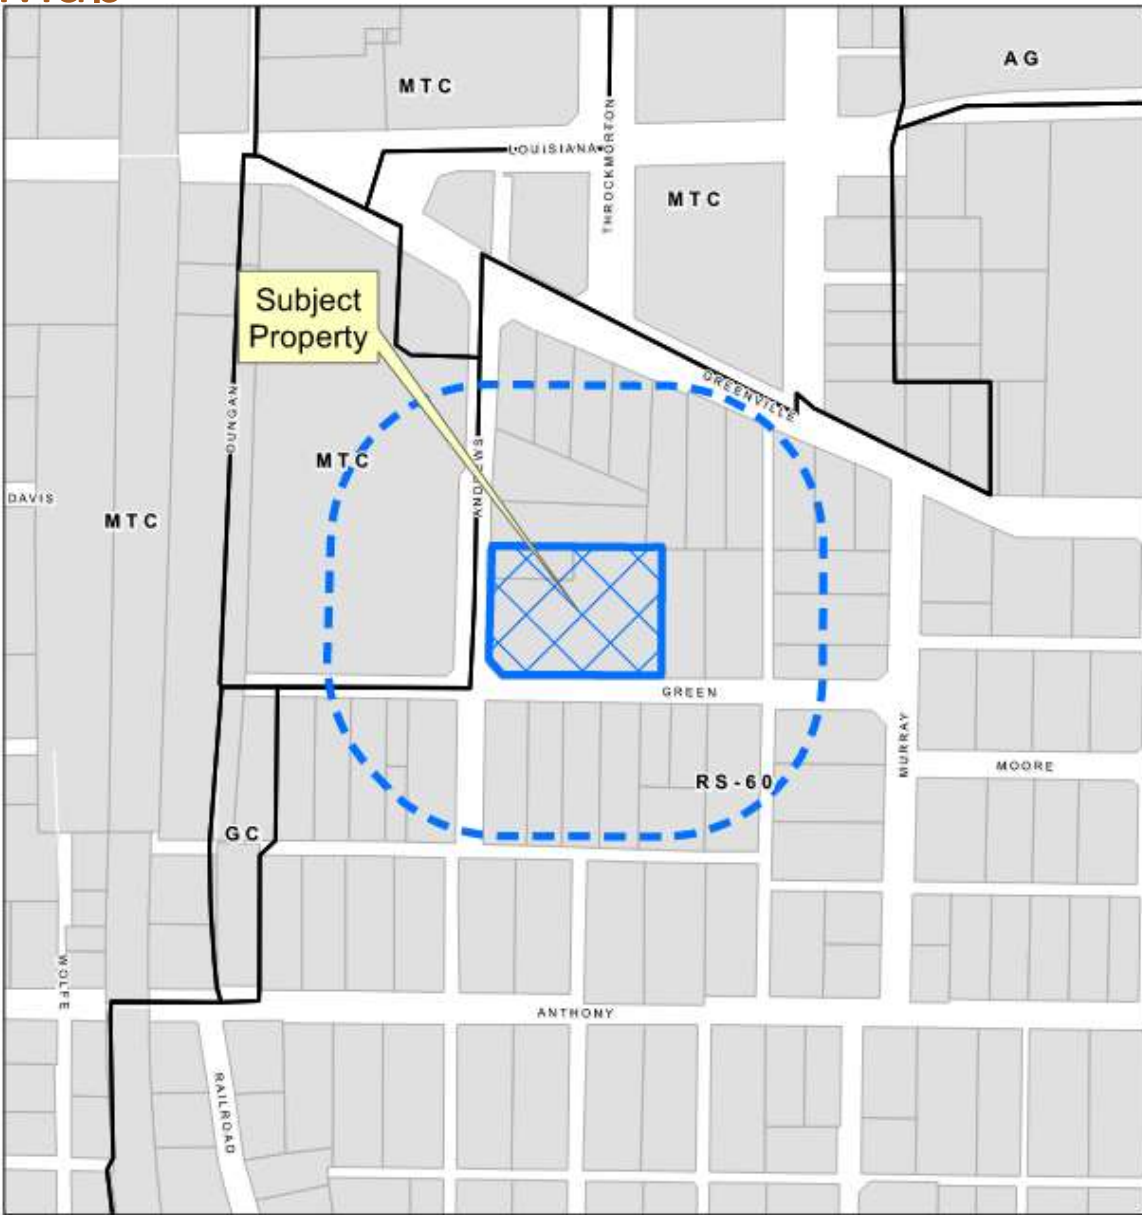

Hugs Rezone

24-0110Z

Location Map

Aerial Exhibit

Vicinity Map

Proposed Zoning Exhibit

Development in the Area

- Subject Property
- Non-residential Use
- Residential Use
- Vacant Property

Building Elevations – South View (Information Only)

REFER TO DETAIL 2 ON SHEET FOR BRICK RELIEF

Building Elevations – South View (Information Only)

Building Elevations – North View (Information Only)

Building Elevations – North View (Information Only)