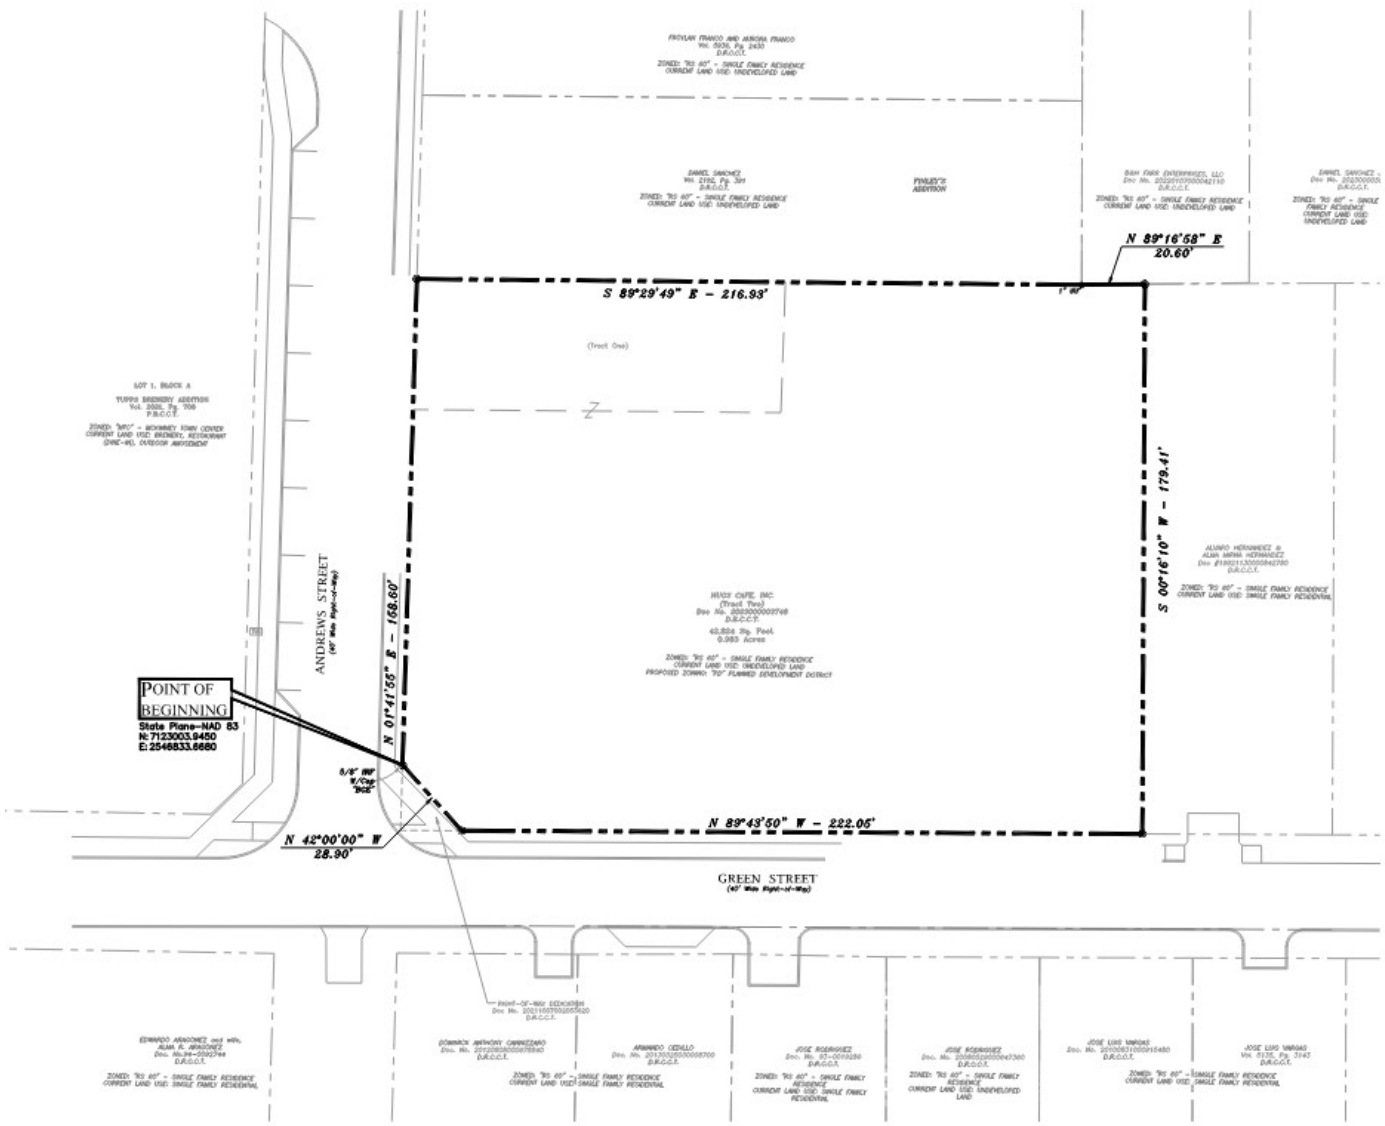

Hugs Rezone

24-0110Z

Location Map

Aerial Exhibit

Vicinity Map

Proposed Zoning Exhibit

Development in the Area

- Subject Property
- Non-residential Use
- Residential Use
- Vacant Property

Building Elevations – South View (Information Only)

REFER TO DETAIL 2 ON SHEET FOR BRICK RELIEF

Building Elevations – South View (Information Only)

Building Elevations – North View (Information Only)

Building Elevations – North View (Information Only)