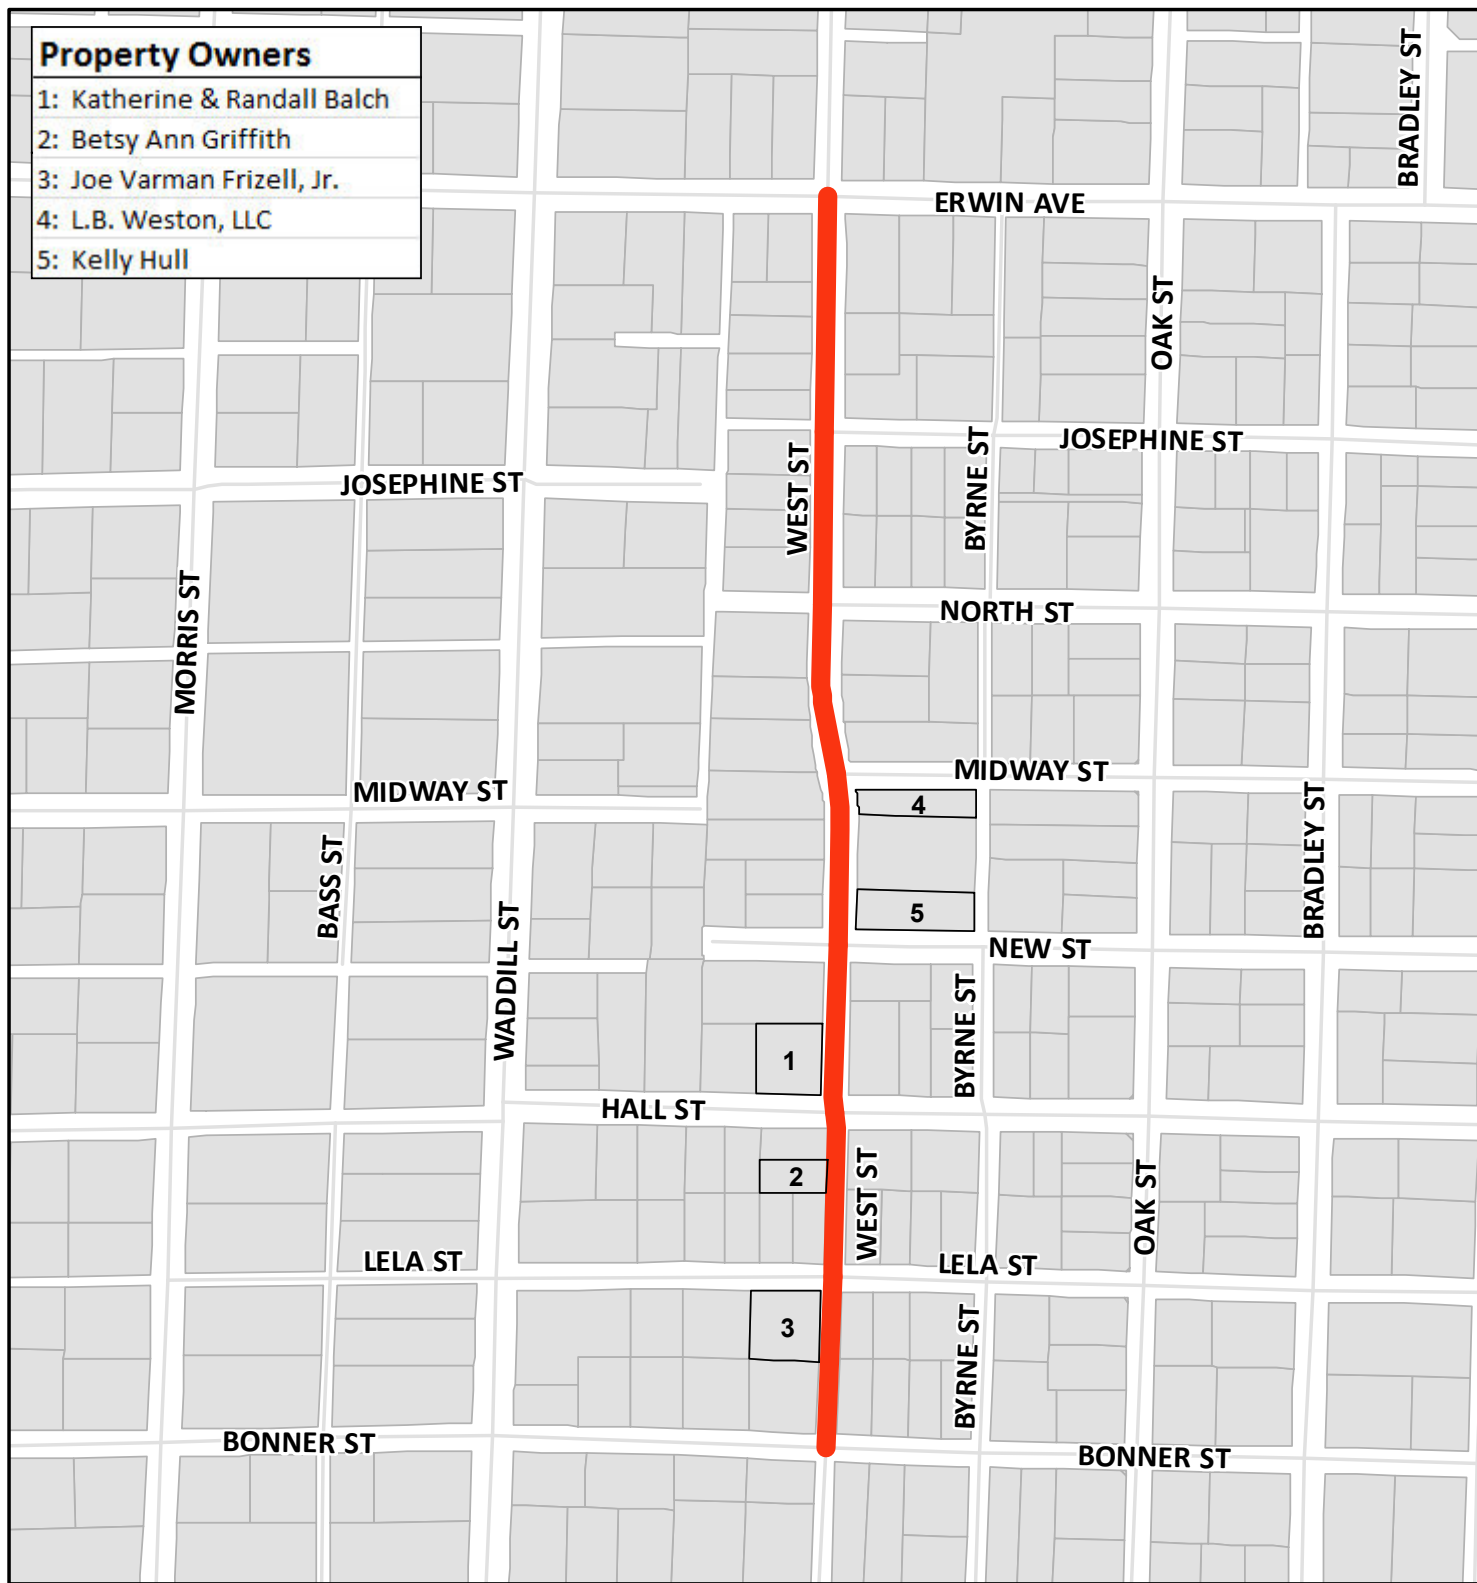

Property Owners

- 1: Katherine & Randall Balch
- 2: Betsy Ann Griffith
- 3: Joe Varman Frizell, Jr.
- 4: L.B. Weston, LLC
- 5: Kelly Hull

Exhibit "A"

DISCLAIMER: This map and information contained in it were developed exclusively for use by the City of McKinney. Any use or reliance on this map by anyone else is at that party's risk and without liability to the City of McKinney, its officials or employees for any discrepancies, errors, or variances which may exist.