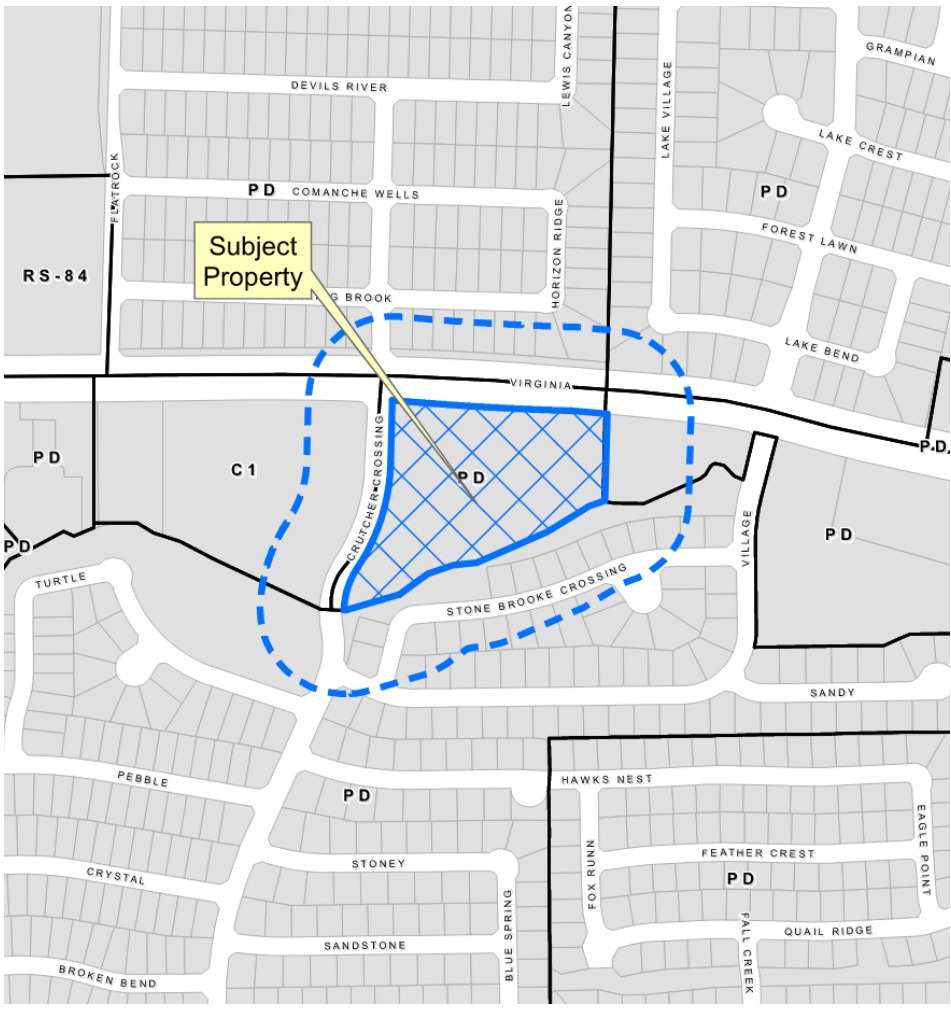

McKinney Islamic Association C1 Rezone

24-0048Z

Location Map

Vicinity Map

Aerial Exhibit