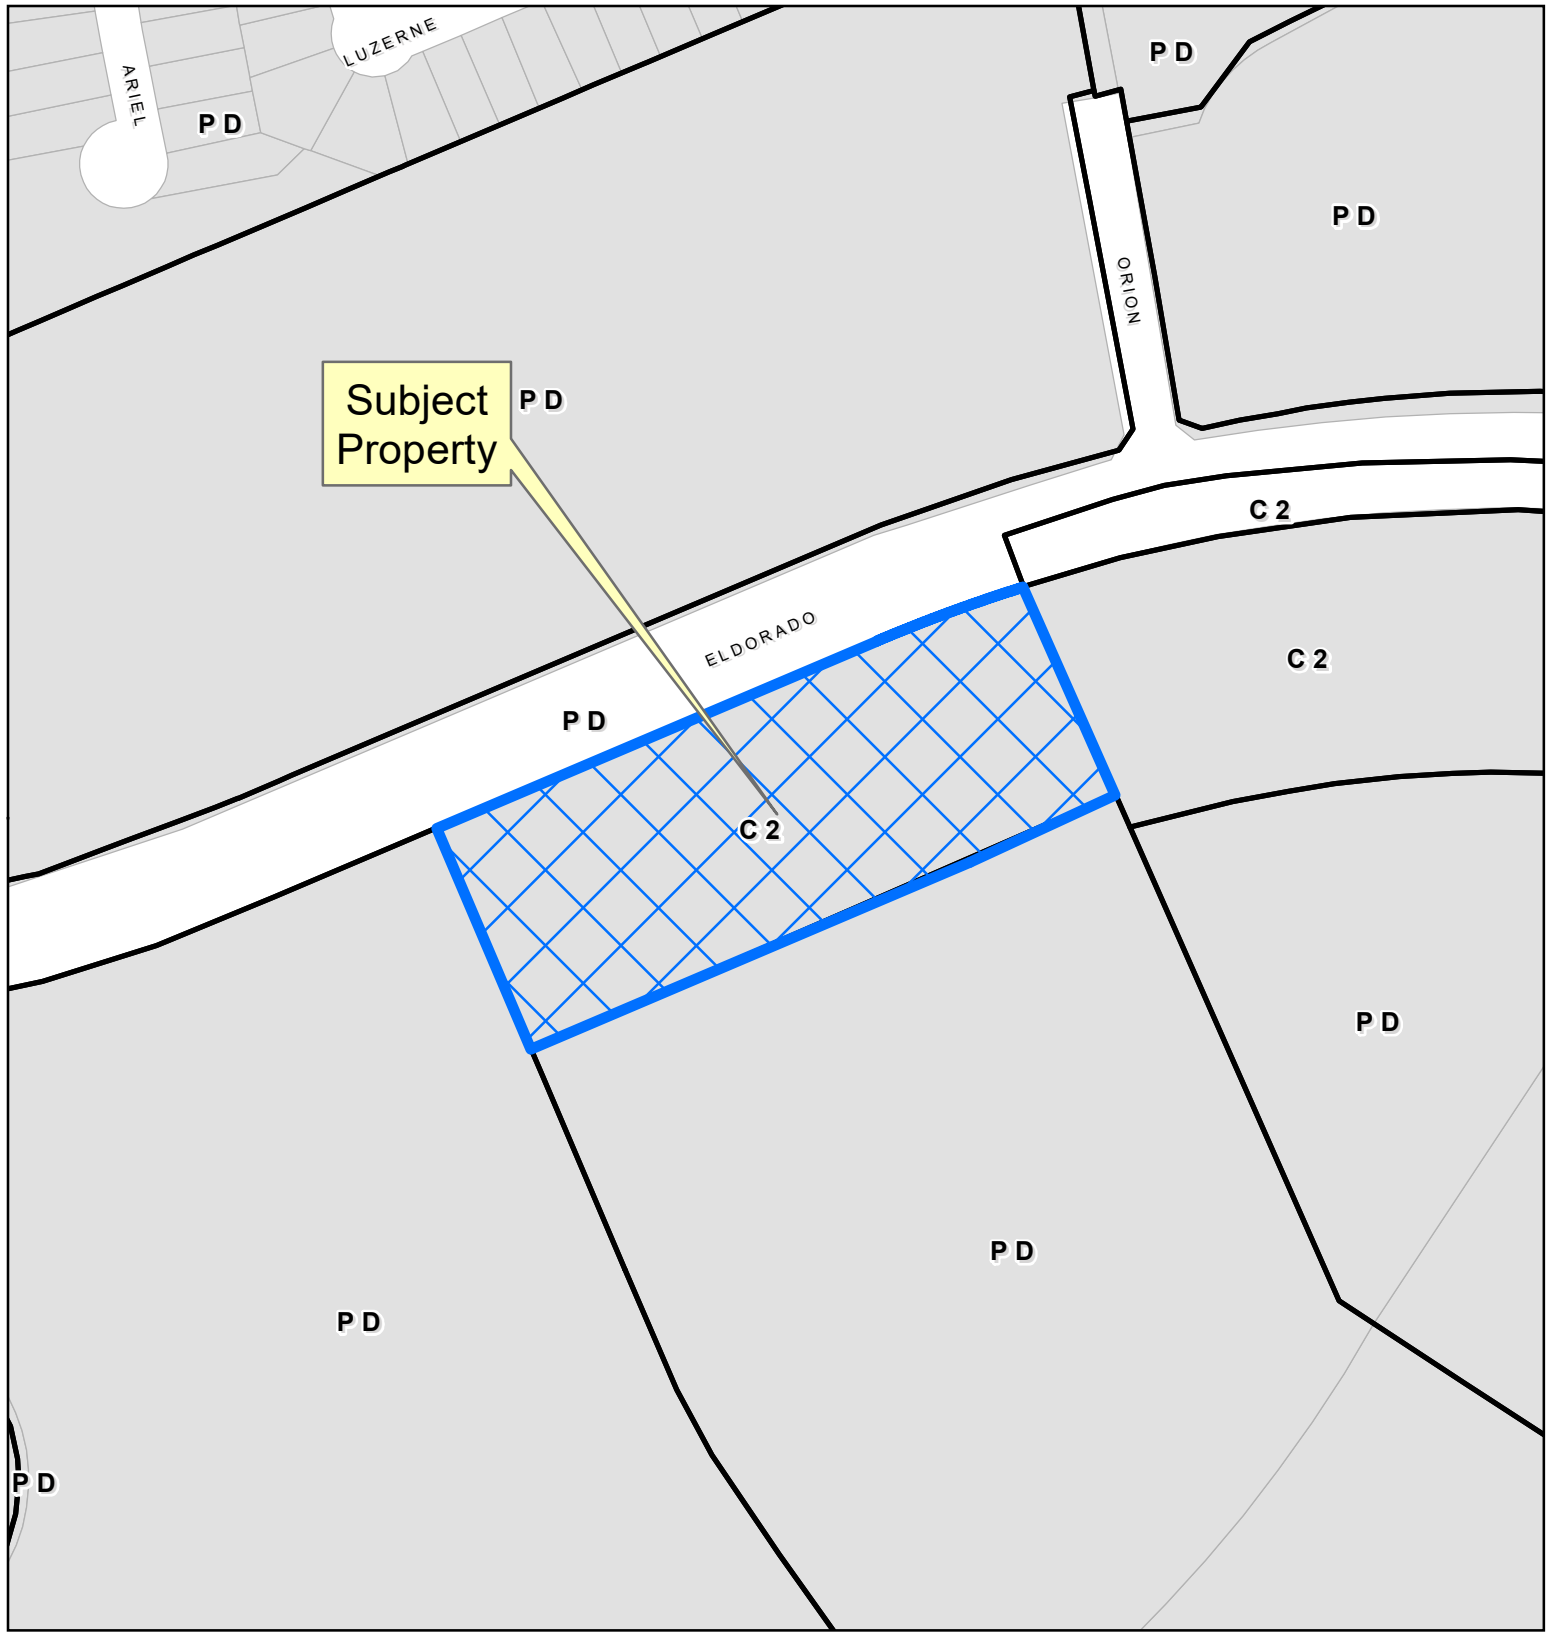

Location Map

PLAT2023-0108

0 110 220 Feet

DISCLAIMER: This map and information contained in it were developed exclusively for use by the City of McKinney. Any use or reliance on this map by anyone else is at that party's risk and without liability to the City of McKinney, its officials or employees for any discrepancies, errors, or variances which may exist.

Location Map
 PLAT2023-0108

DISCLAIMER: This map and information contained in it were developed exclusively for use by the City of McKinney. Any use or reliance on this map by anyone else is at that party's risk and without liability to the City of McKinney, its officials or employees for any discrepancies, errors, or variances which may exist.