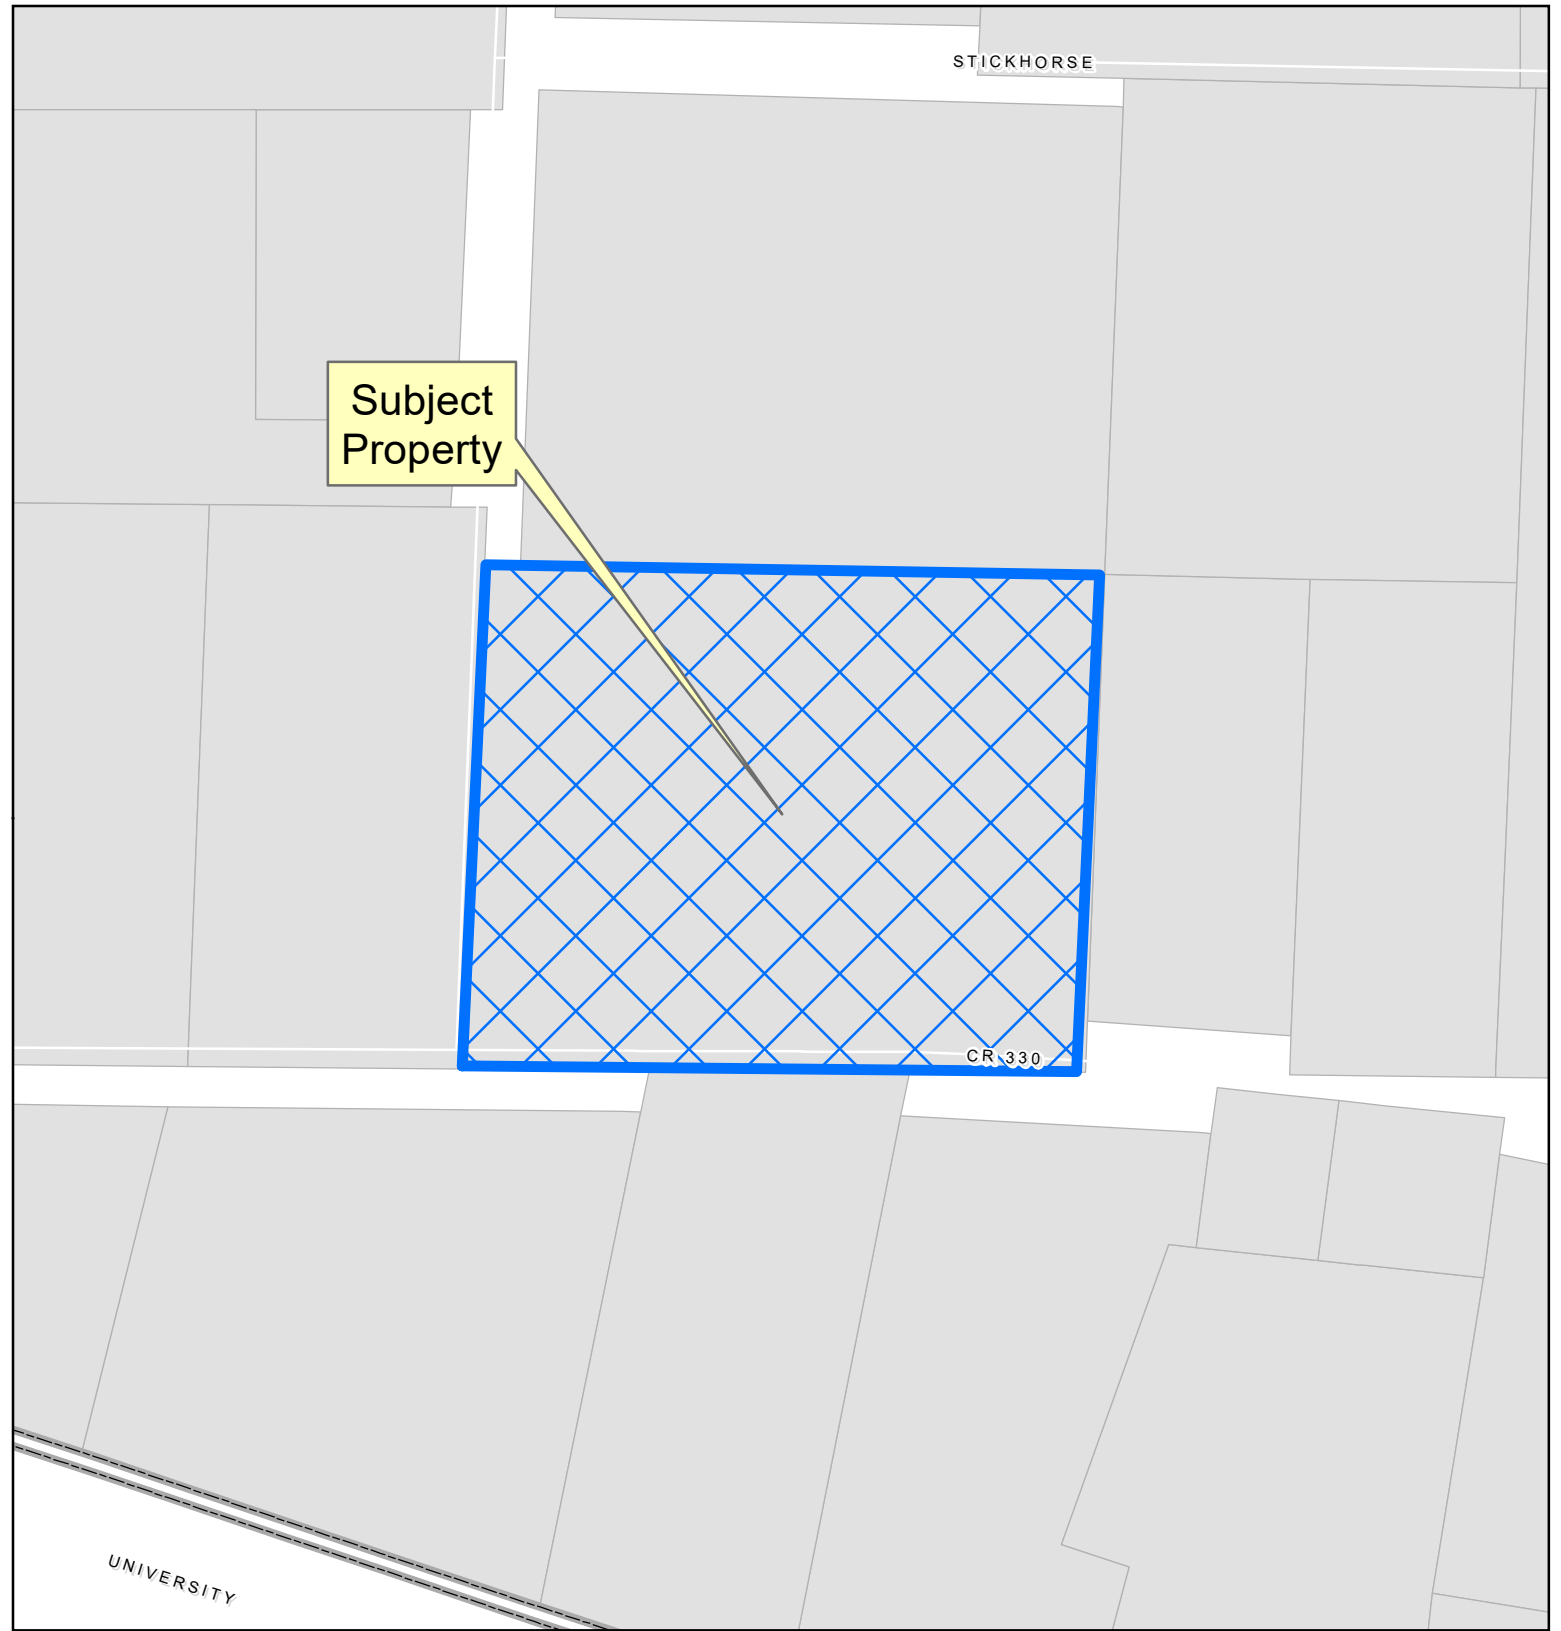

Subject Property

CR 330

UNIVERSITY

STICKHORSE