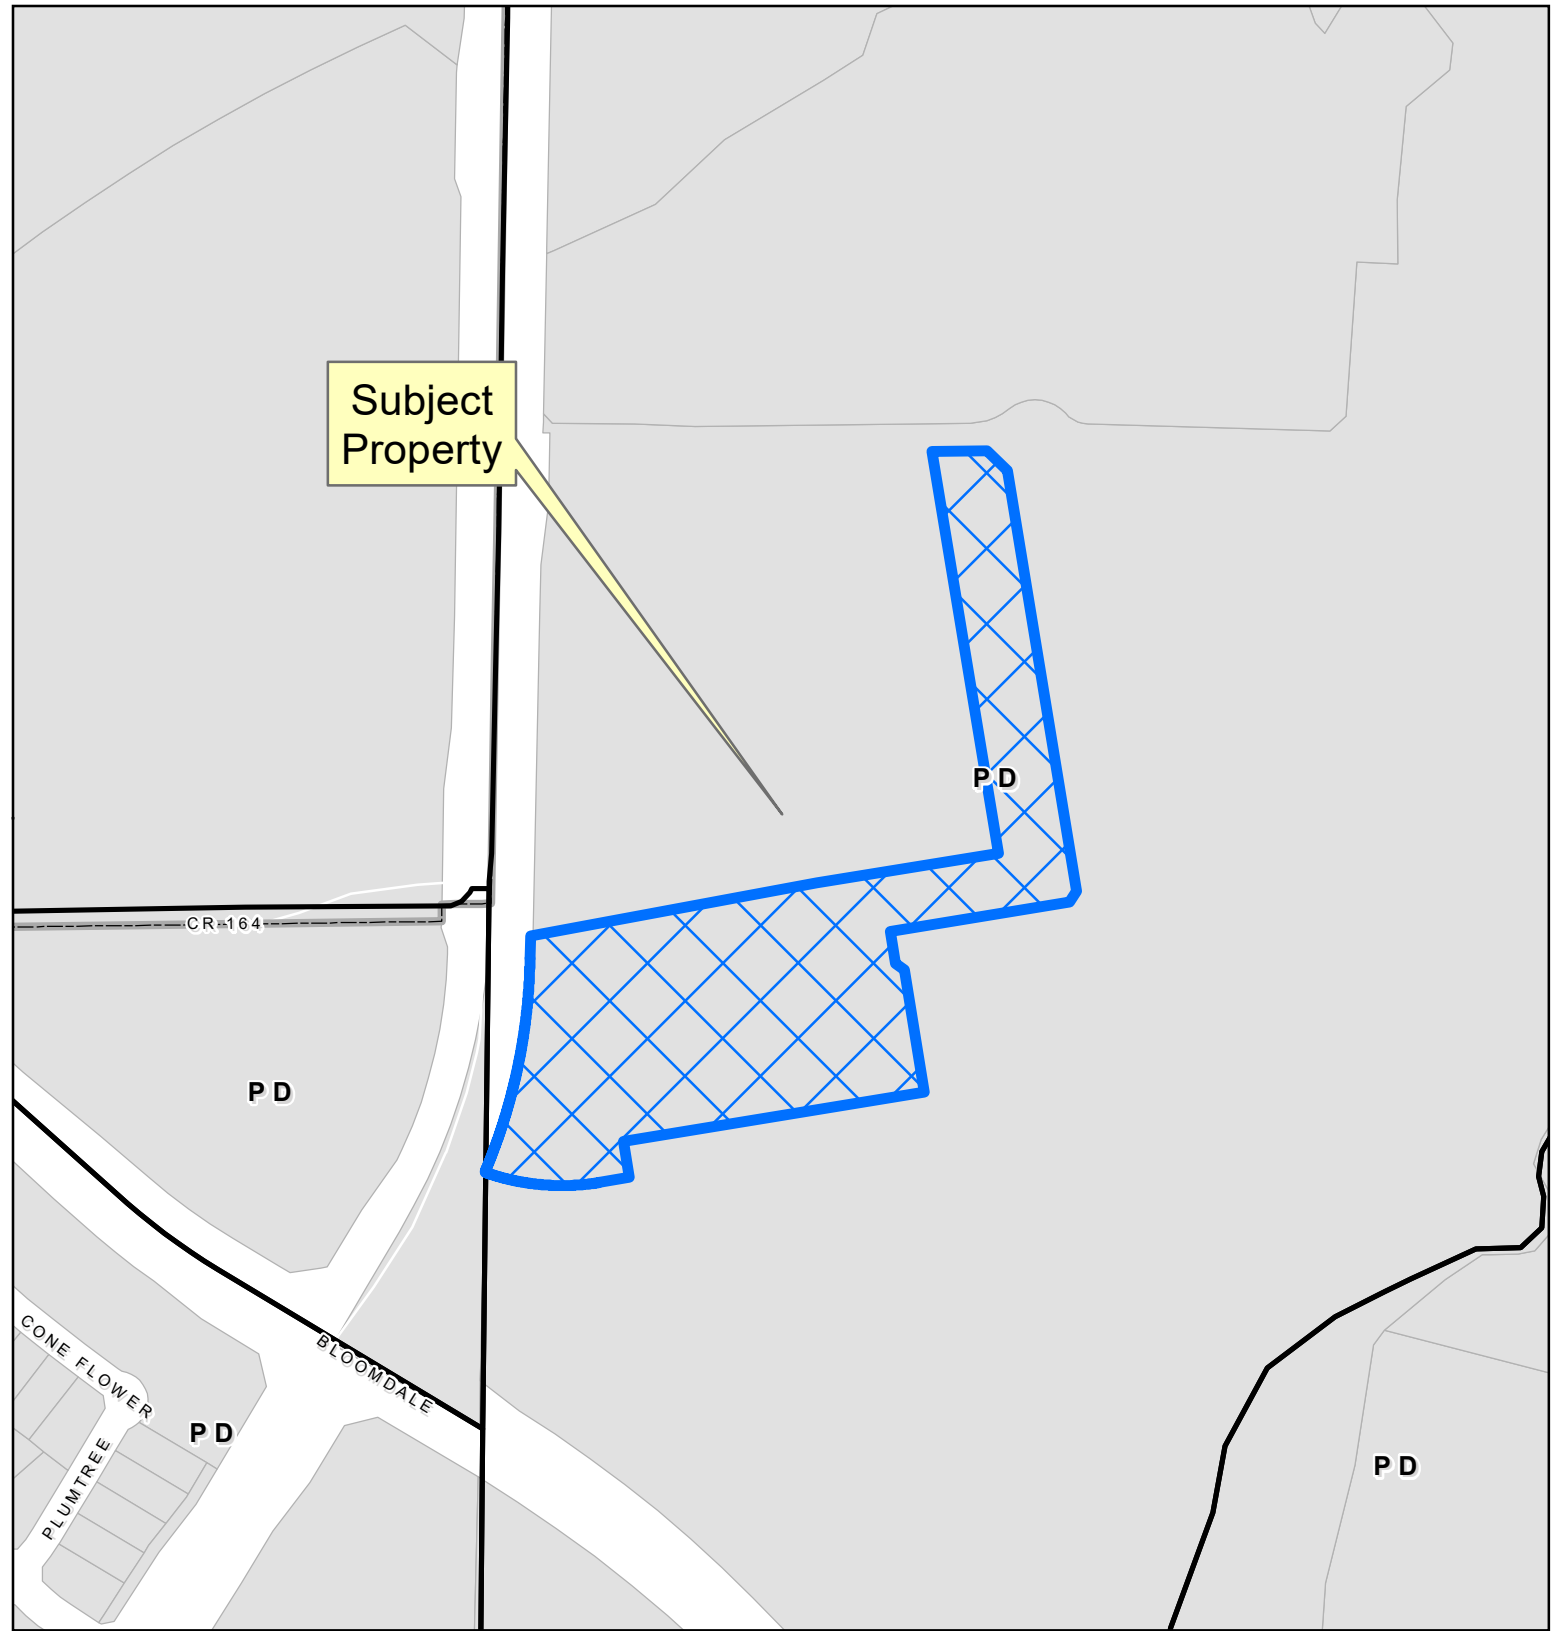

Location Map

PLAT2023-0214

0 150 300 Feet

DISCLAIMER: This map and information contained in it were developed exclusively for use by the City of McKinney. Any use or reliance on this map by anyone else is at that party's risk and without liability to the City of McKinney, its officials or employees for any discrepancies, errors, or variances which may exist.

Vicinity Map

Location Map

PLAT2023-0214

DISCLAIMER: This map and information contained in it were developed exclusively for use by the City of McKinney. Any use or reliance on this map by anyone else is at that party's risk and without liability to the City of McKinney, its officials or employees for any discrepancies, errors, or variances which may exist.