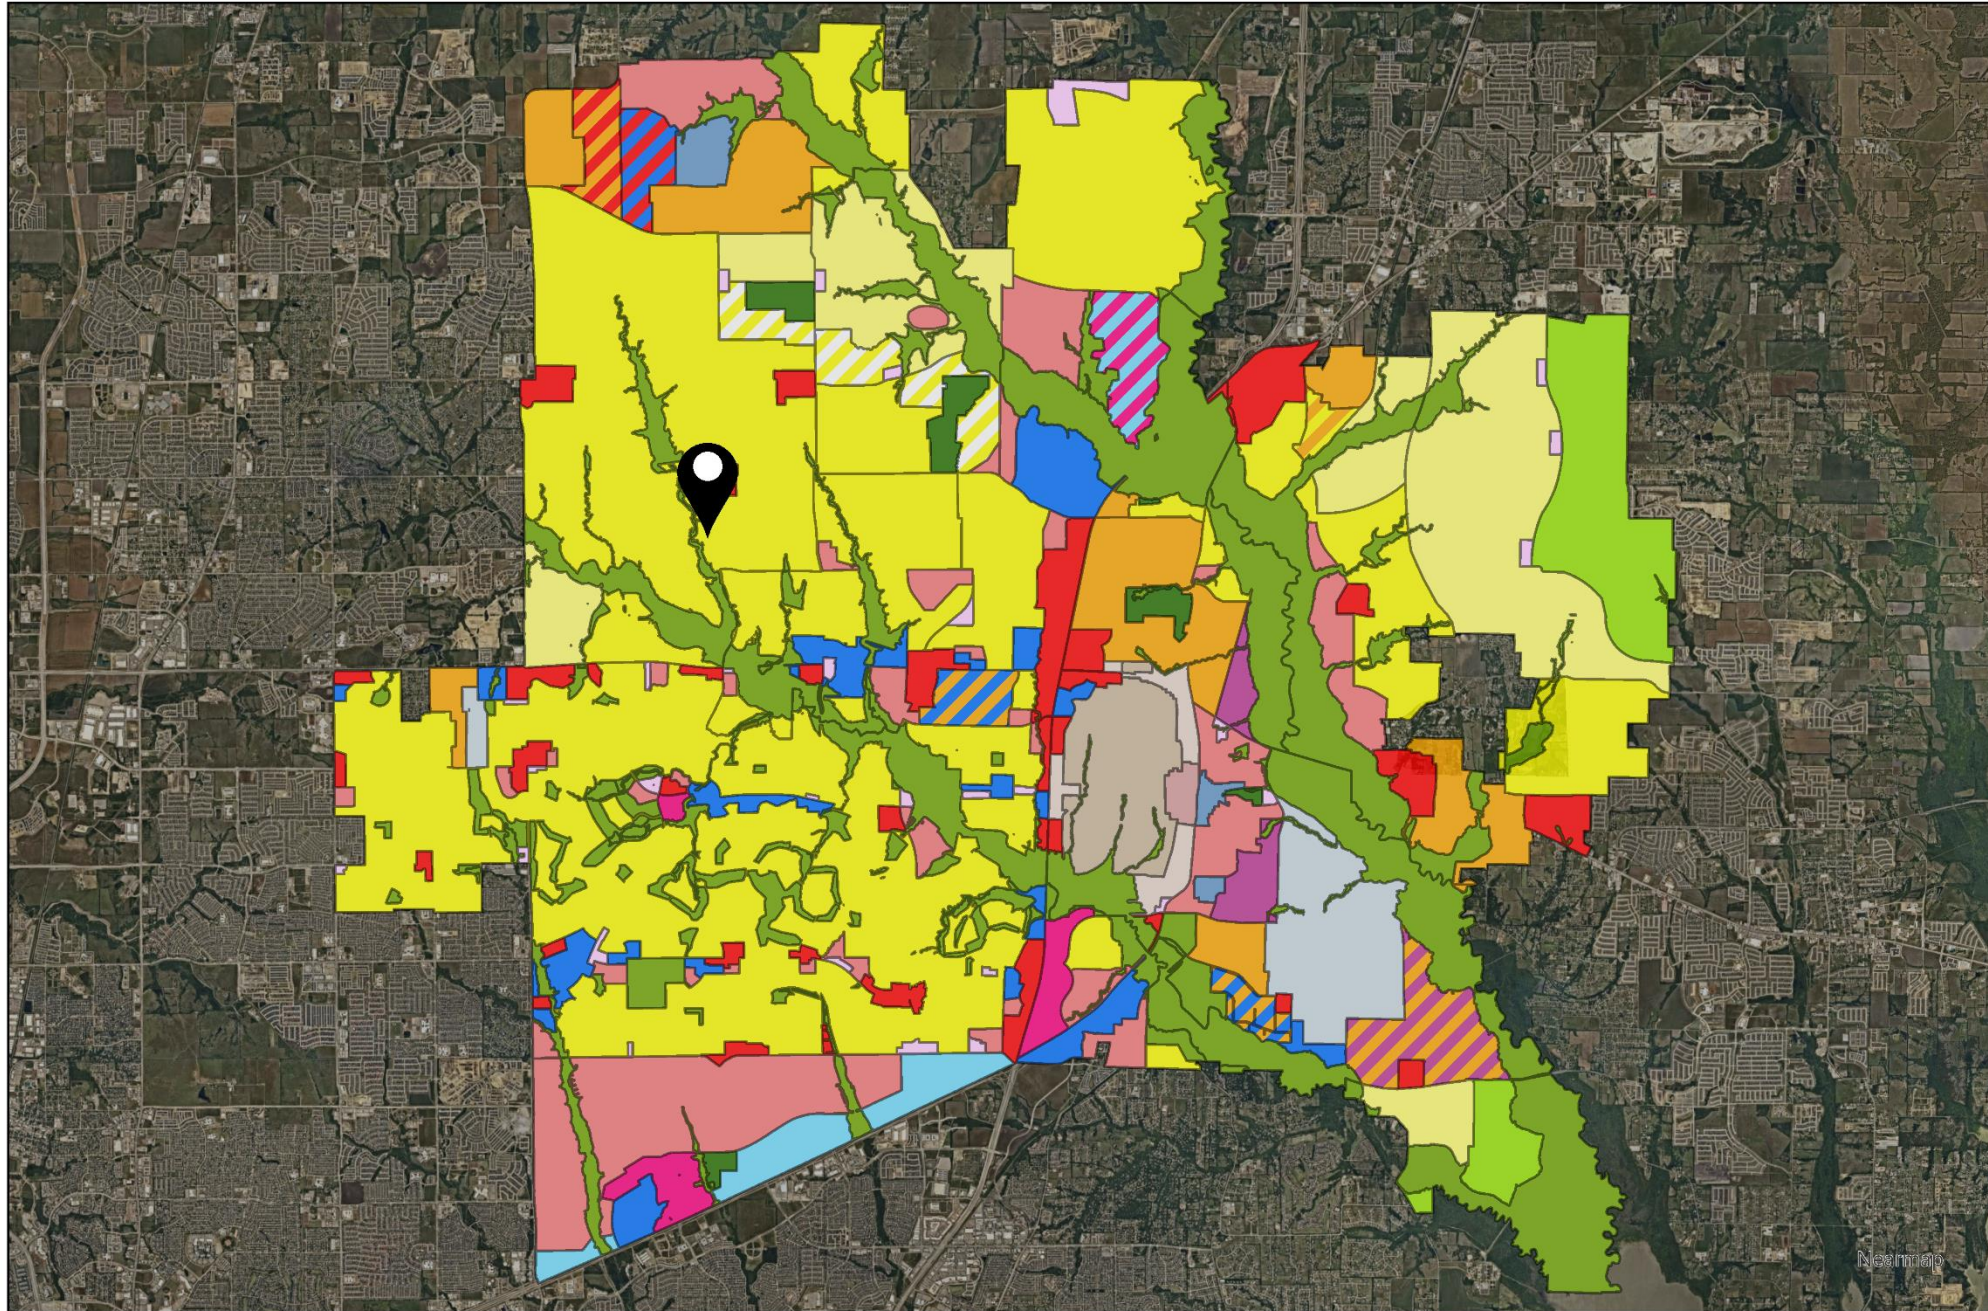

Cisco PD Zoning

26-0023Z

DISCLAIMER: This map and information contained in it were developed exclusively for use by the City of McKinney. Any use or reliance on this map by anyone else is at that party's risk and without liability to the City of McKinney, its officials or employees for any discrepancies, errors, or variances which may exist.

- Placetype
- Aviation
 - Commercial Center
 - Employment Mix
 - Entertainment Center
 - Estate Residential
 - Historic Town Center - Downtown
 - Historic Town Center - Mix
 - Historic Town Center - Residential
 - Manufacturing & Warehousing
 - Mixed Use Center
 - Neighborhood Commercial
 - Professional Center
 - Professional Center
 - Rural Residential
 - Suburban Living
 - Transit-Ready Development
 - Urban Living
 - Floodplain / Amenity Zone
 - Floodplain / Amenity Zone
 - Park
 - Employment Mix / Commercial Center
 - Entertainment Center / Mixed Use Center
 - Manufacturing & Warehousing / Employment Mix
 - Suburban Living / Employment Mix
 - Suburban Living / Estate Residential
 - Professional Center / Commercial Center
 - Professional Center / Employment Mix
 - Professional Center / Commercial Center
 - Professional Center / Employment Mix
 - Manufacturing & Warehousing

DISCLAIMER: This map and information contained in it were developed exclusively for use by the City of McKinney. Any use or reliance on this map by anyone else is at that party's risk and without liability to the City of McKinney, its officials or employees for any discrepancies, errors, or variances which may exist.

Vicinity Map

 ZONE2026-0023

DISCLAIMER: This map and information contained in it were developed exclusively for use by the City of McKinney. Any use or reliance on this map by anyone else is at that party's risk and without liability to the City of McKinney, its officials or employees for any discrepancies, errors, or variances which may exist.