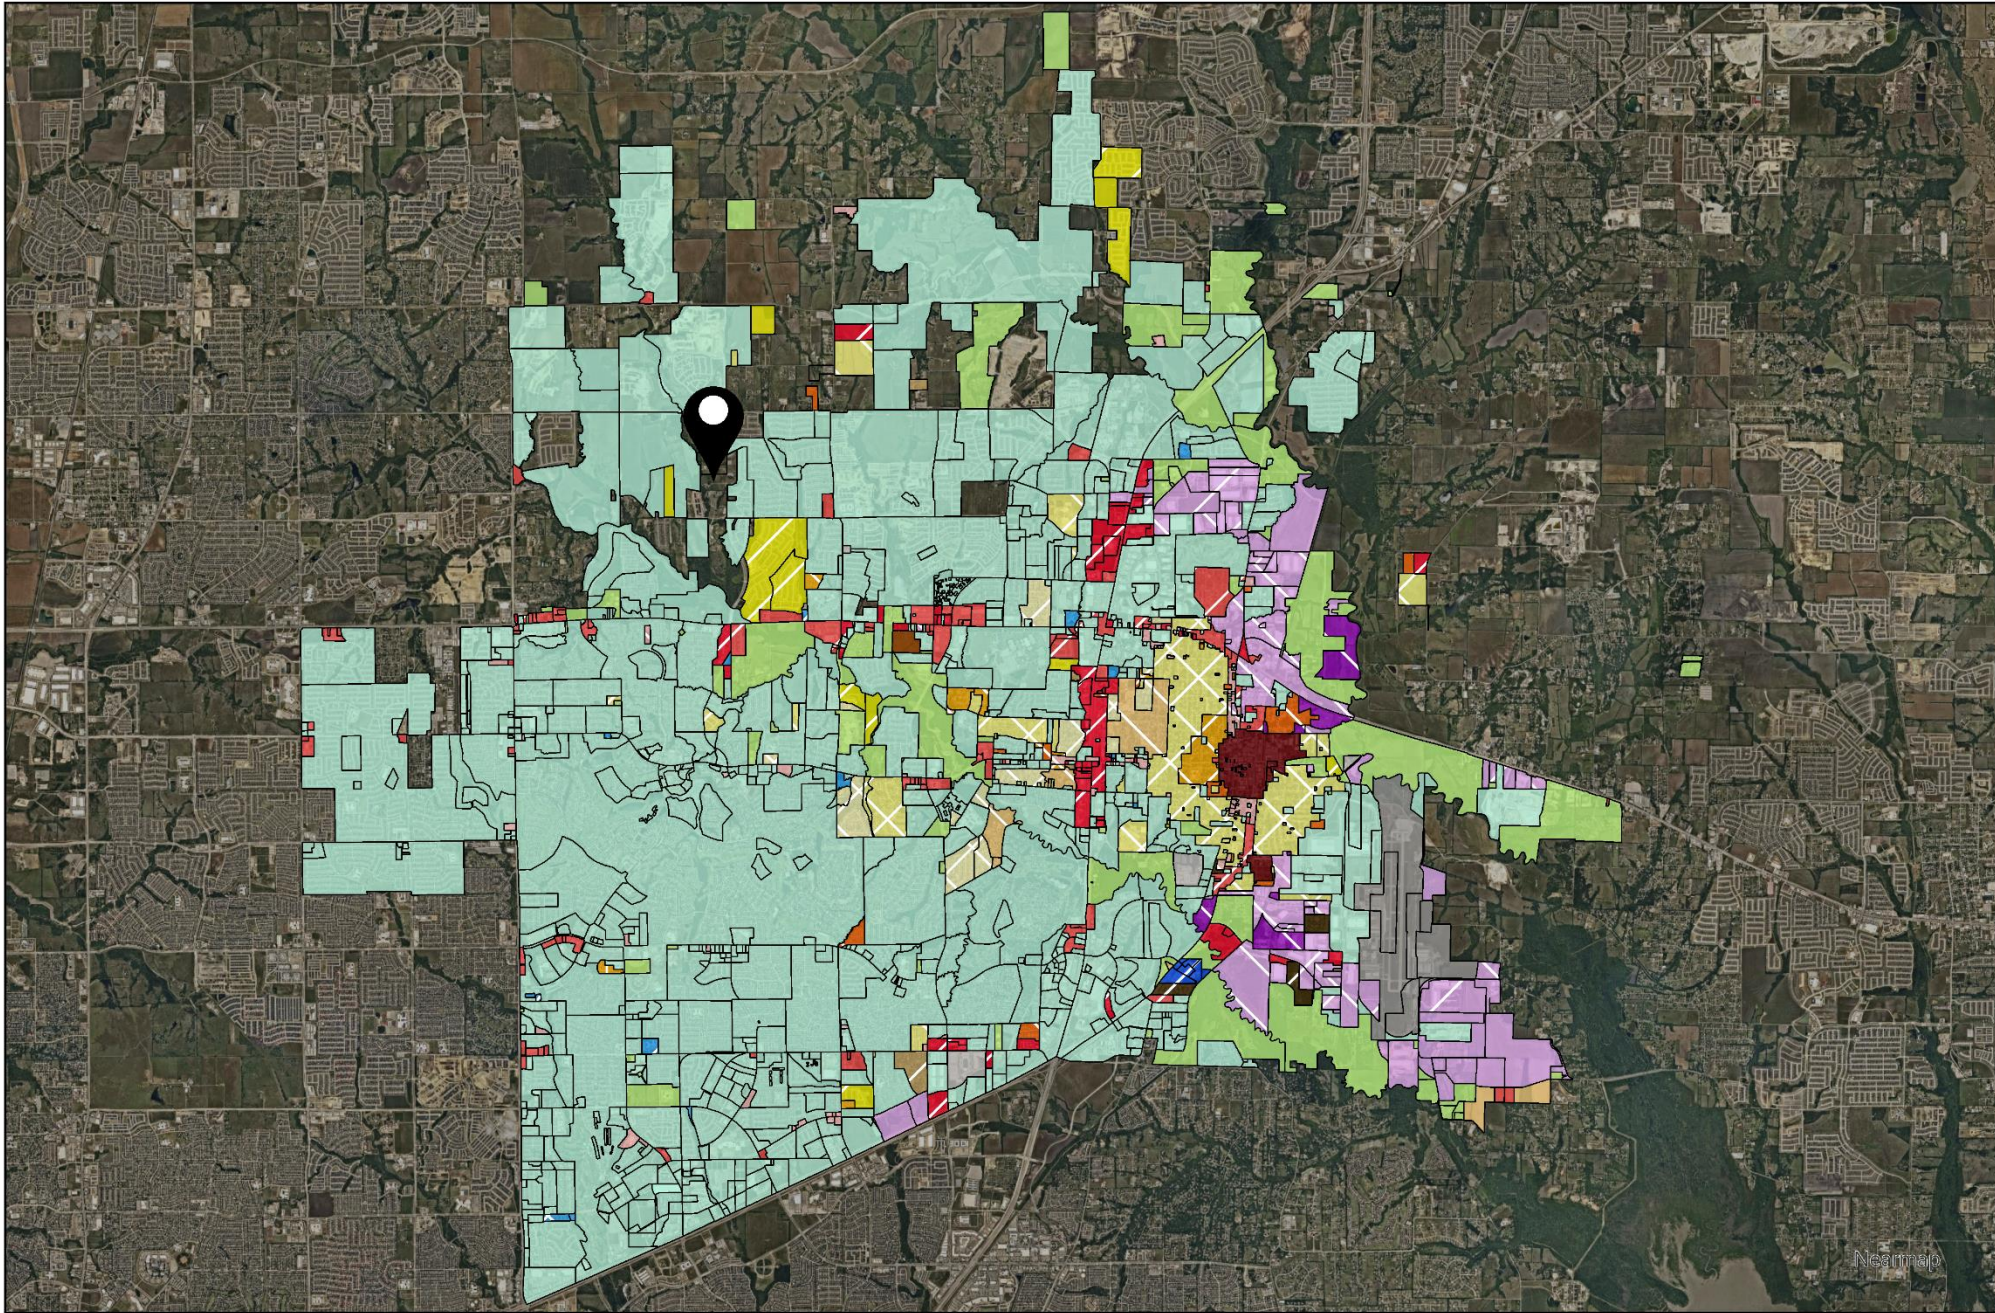

Cisco PD Zoning

26-0023Z

DISCLAIMER: This map and information contained in it were developed exclusively for use by the City of McKinney. Any use or reliance on this map by anyone else is at that party's risk and without liability to the City of McKinney, its officials or employees for any discrepancies, errors, or variances which may exist.

- Placetype
- Aviation
 - Commercial Center
 - Employment Mix
 - Entertainment Center
 - Estate Residential
 - Historic Town Center - Downtown
 - Historic Town Center - Mix
 - Historic Town Center - Residential
 - Manufacturing & Warehousing
 - Mixed Use Center
 - Neighborhood Commercial
 - Professional Center
 - Professional Center
 - Rural Residential
 - Suburban Living
 - Transit-Ready Development
 - Urban Living
 - Floodplain / Amenity Zone
 - Floodplain / Amenity Zone
 - Park
 - Employment Mix / Commercial Center
 - Entertainment Center / Mixed Use Center
 - Manufacturing & Warehousing / Employment Mix
 - Suburban Living / Employment Mix
 - Suburban Living / Estate Residential
 - Professional Center / Commercial Center
 - Professional Center / Employment Mix
 - Professional Center / Commercial Center
 - Professional Center / Employment Mix
 - Manufacturing & Warehousing

DISCLAIMER: This map and information contained in it were developed exclusively for use by the City of McKinney. Any use or reliance on this map by anyone else is at that party's risk and without liability to the City of McKinney, its officials or employees for any discrepancies, errors, or variances which may exist.

Vicinity Map

 ZONE2026-0023

DISCLAIMER: This map and information contained in it were developed exclusively for use by the City of McKinney. Any use or reliance on this map by anyone else is at that party's risk and without liability to the City of McKinney, its officials or employees for any discrepancies, errors, or variances which may exist.