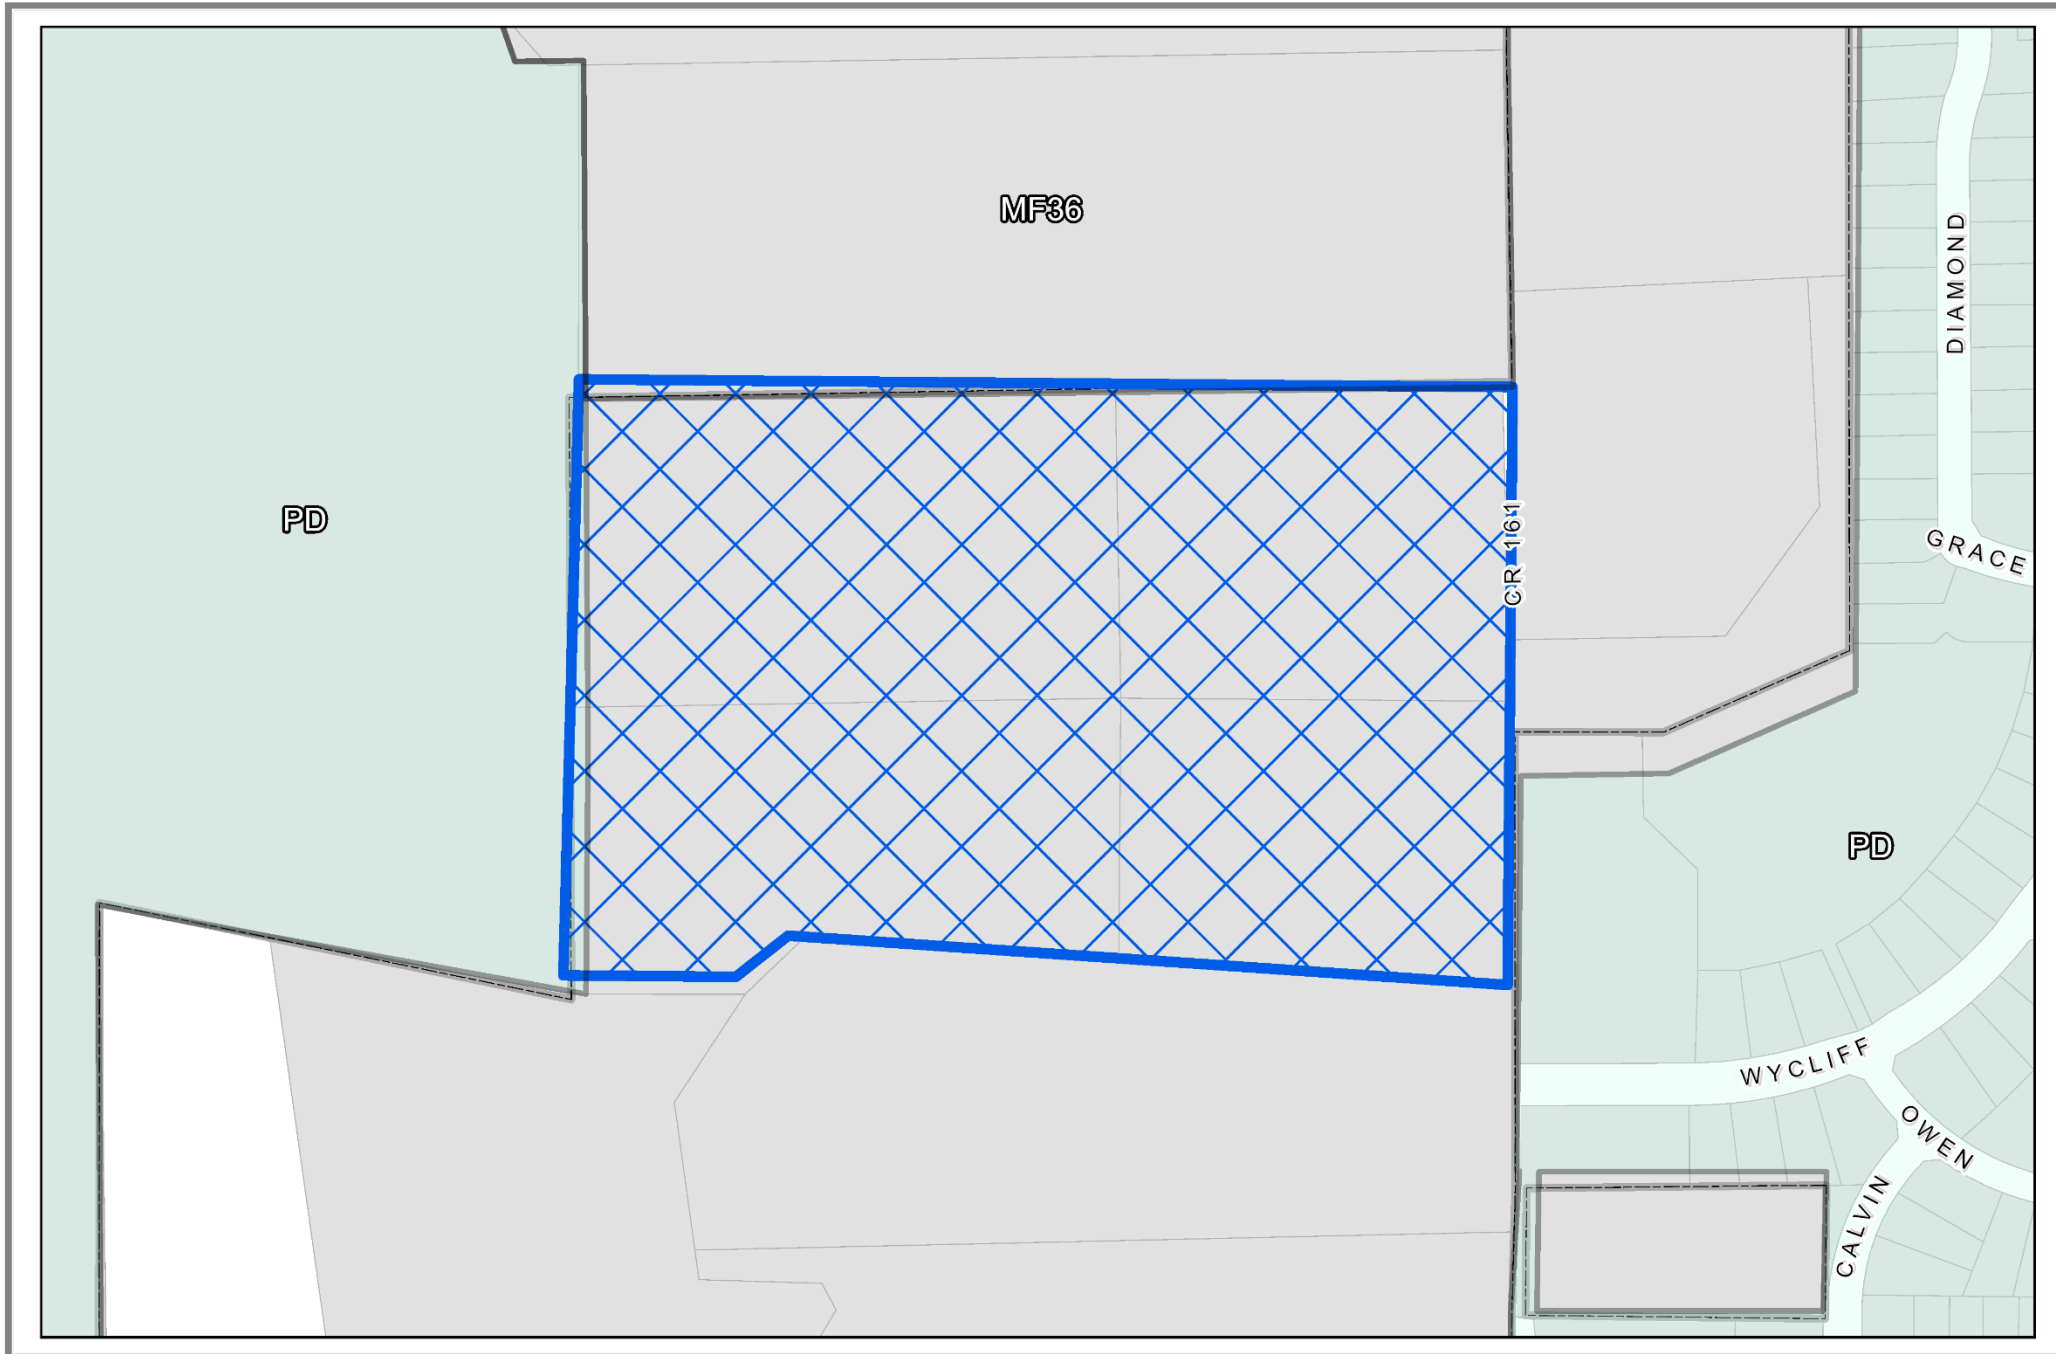

Vicinity Map

ZONE2026-0023

DISCLAIMER: This map and information contained in it were developed exclusively for use by the City of McKinney. Any use or reliance on this map by anyone else is at that party's risk and without liability to the City of McKinney, its officials or employees for any discrepancies, errors, or variances which may exist.