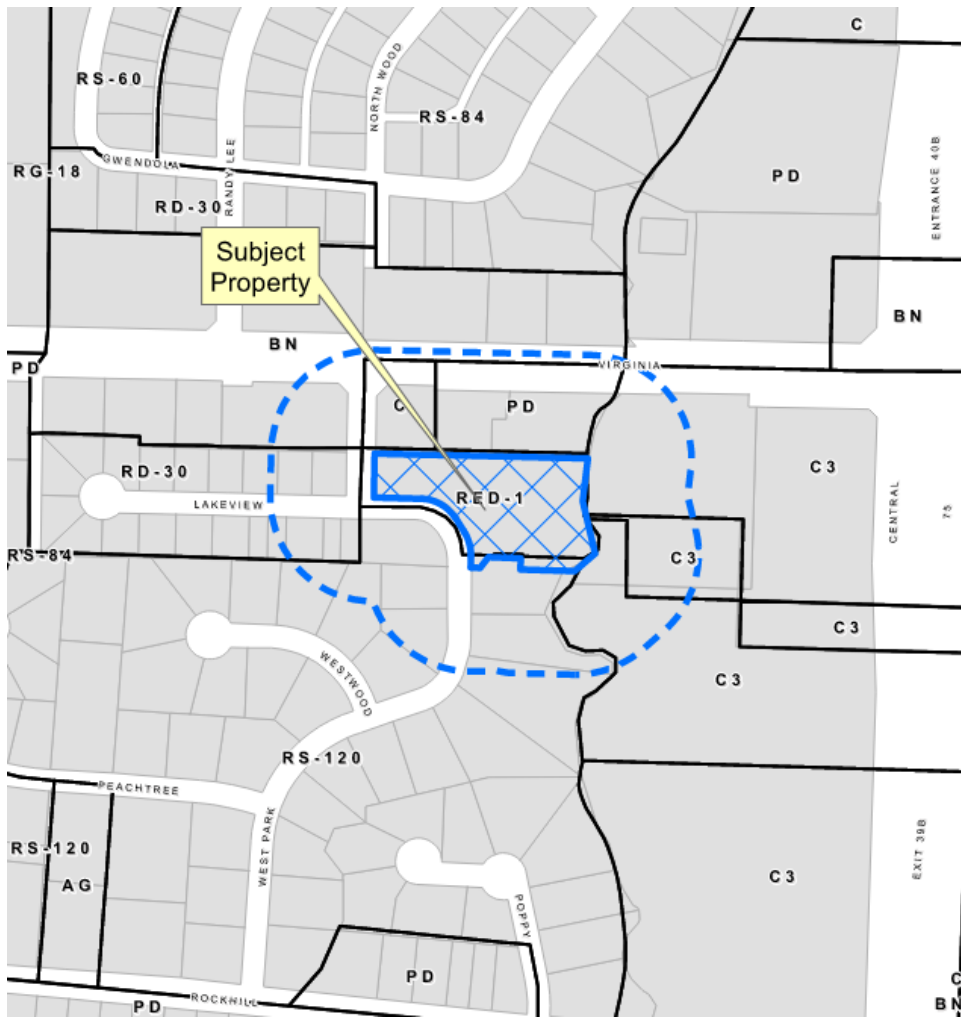

105 S West Park Dr Rezone

23-0039Z

Location Map

Aerial Exhibit

Proposed Zoning Exhibit