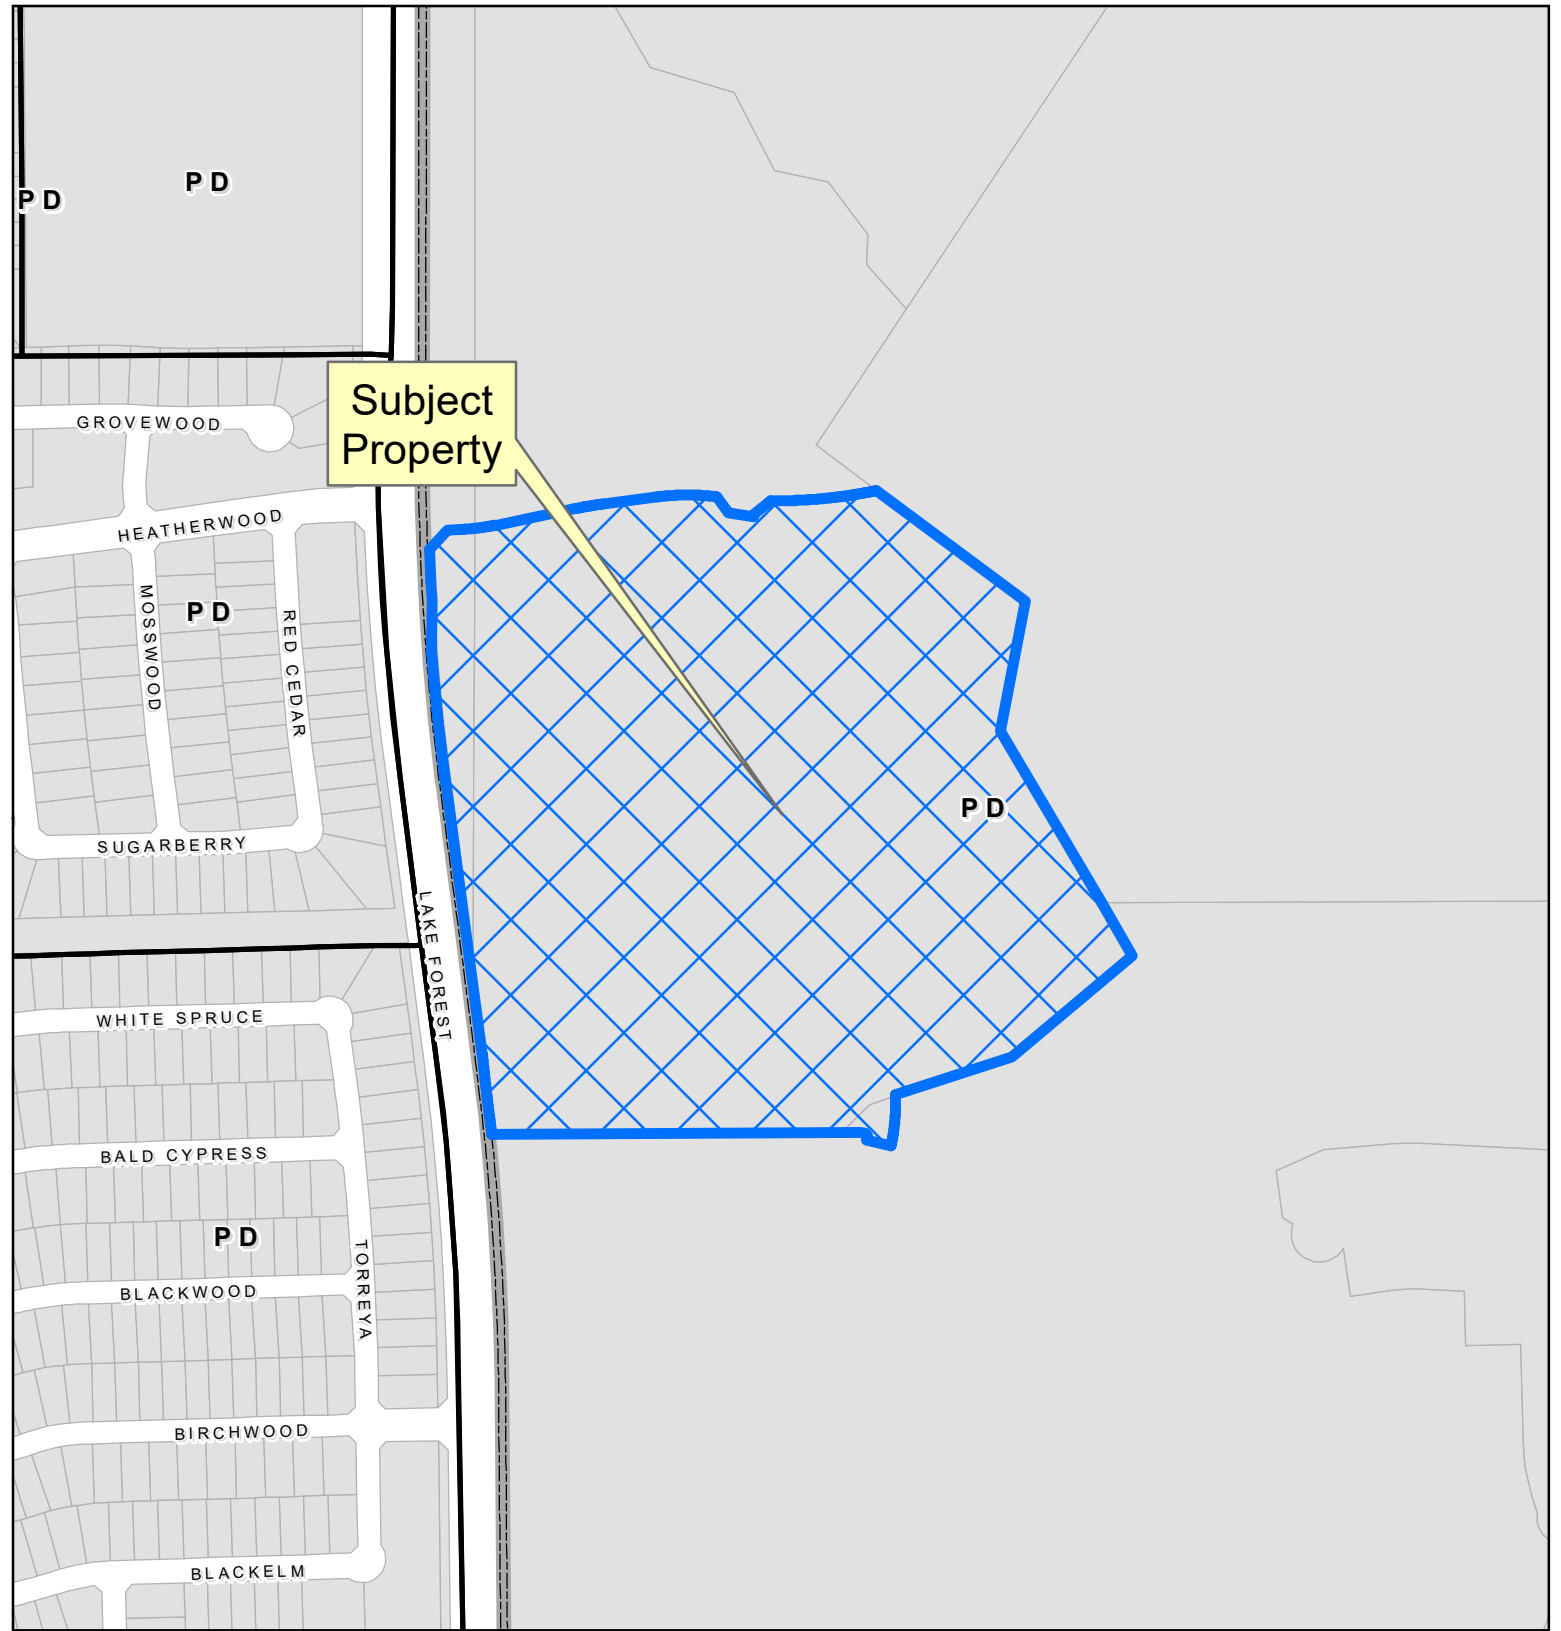

Subject Property

20-0004SUP

PD

Vicinity Map

Location Map

PLAT2023-0091

Case

DISCLAIMER: This map and information contained in it were developed exclusively for use by the City of McKinney. Any use or reliance on this map by anyone else is at that party's risk and without liability to the City of McKinney, its officials or employees for any discrepancies, errors, or variances which may exist.

Subject Property

Location Map

PLAT2023-0091

DISCLAIMER: This map and information contained in it were developed exclusively for use by the City of McKinney. Any use or reliance on this map by anyone else is at that party's risk and without liability to the City of McKinney, its officials or employees for any discrepancies, errors, or variances which may exist.