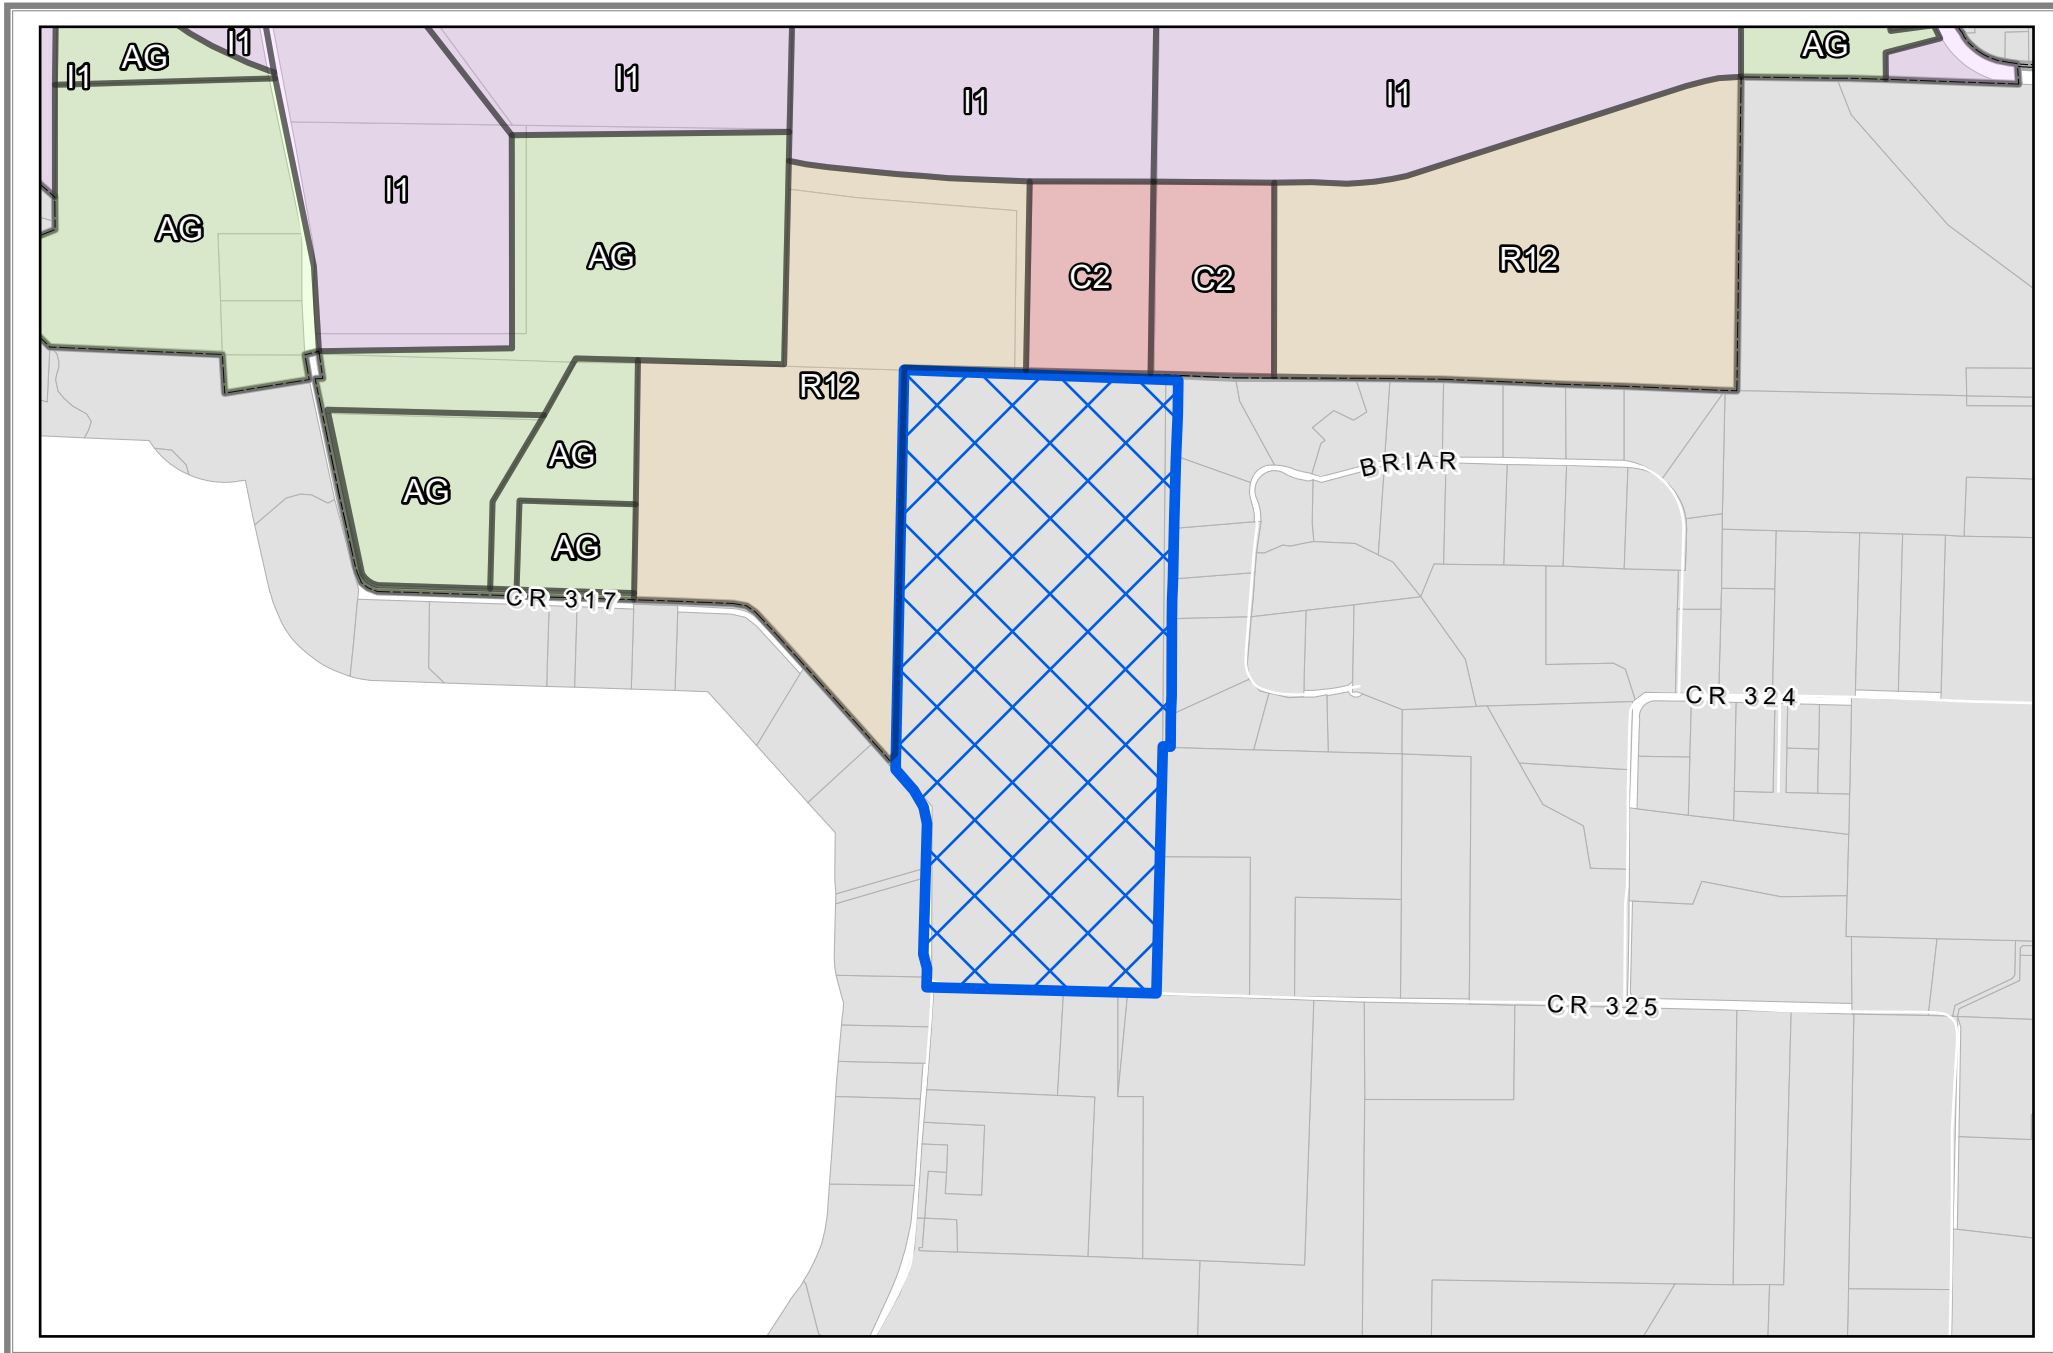

Vicinity Map

ZONE2026-0058

DISCLAIMER: This map and information contained in it were developed exclusively for use by the City of McKinney. Any use or reliance on this map by anyone else is at that party's risk and without liability to the City of McKinney, its officials or employees for any discrepancies, errors, or variances which may exist.