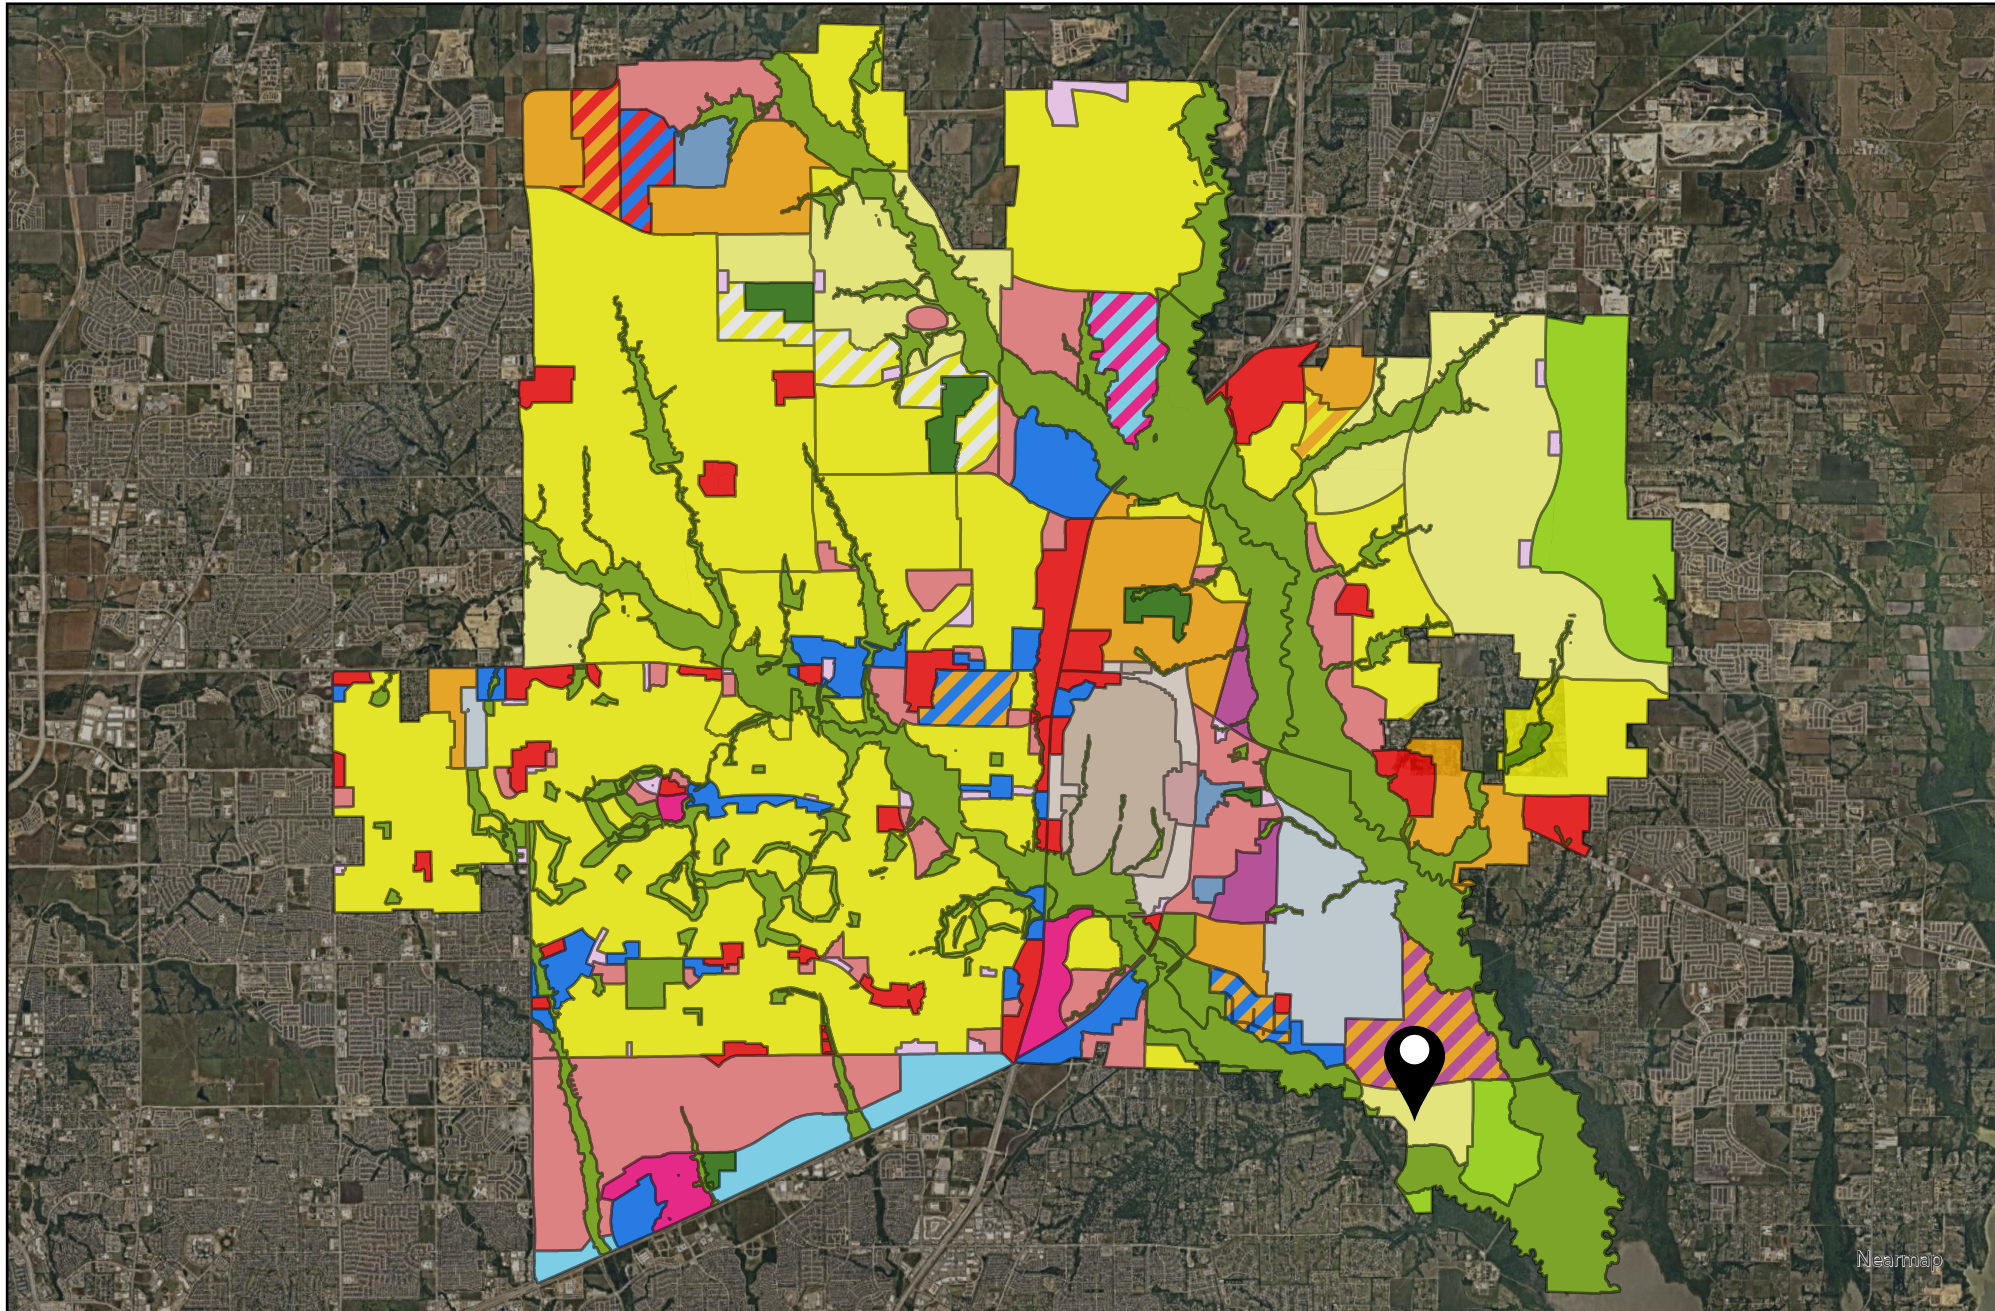

Stillwater R12 Zoning

26-0058Z

DISCLAIMER: This map and information contained in it were developed exclusively for use by the City of McKinney. Any use or reliance on this map by anyone else is at that party's risk and without liability to the City of McKinney, its officials or employees for any discrepancies, errors, or variances which may exist.

Nearmap

- Placetype
- Aviation
 - Commercial Center
 - Employment Mix
 - Entertainment Center
 - Estate Residential
 - Historic Town Center - Downtown
 - Historic Town Center - Mix
 - Historic Town Center - Residential
 - Manufacturing & Warehousing
 - Mixed Use Center
 - Neighborhood Commercial
 - Professional Center
 - Professional Center
 - Rural Residential
 - Suburban Living
 - Transit-Ready Development
 - Urban Living
 - Floodplain / Amenity Zone
 - Floodplain / Amenity Zone
 - Park
 - Employment Mix / Commercial Center
 - Entertainment Center / Mixed Use Center
 - Manufacturing & Warehousing / Employment Mix
 - Suburban Living / Employment Mix
 - Suburban Living / Estate Residential
 - Professional Center / Commercial Center
 - Professional Center / Employment Mix
 - Professional Center / Commercial Center
 - Professional Center / Employment Mix
 - Manufacturing & Warehousing

DISCLAIMER: This map and information contained in it were developed exclusively for use by the City of McKinney. Any use or reliance on this map by anyone else is at that party's risk and without liability to the City of McKinney, its officials or employees for any discrepancies, errors, or variances which may exist.

Nearmap