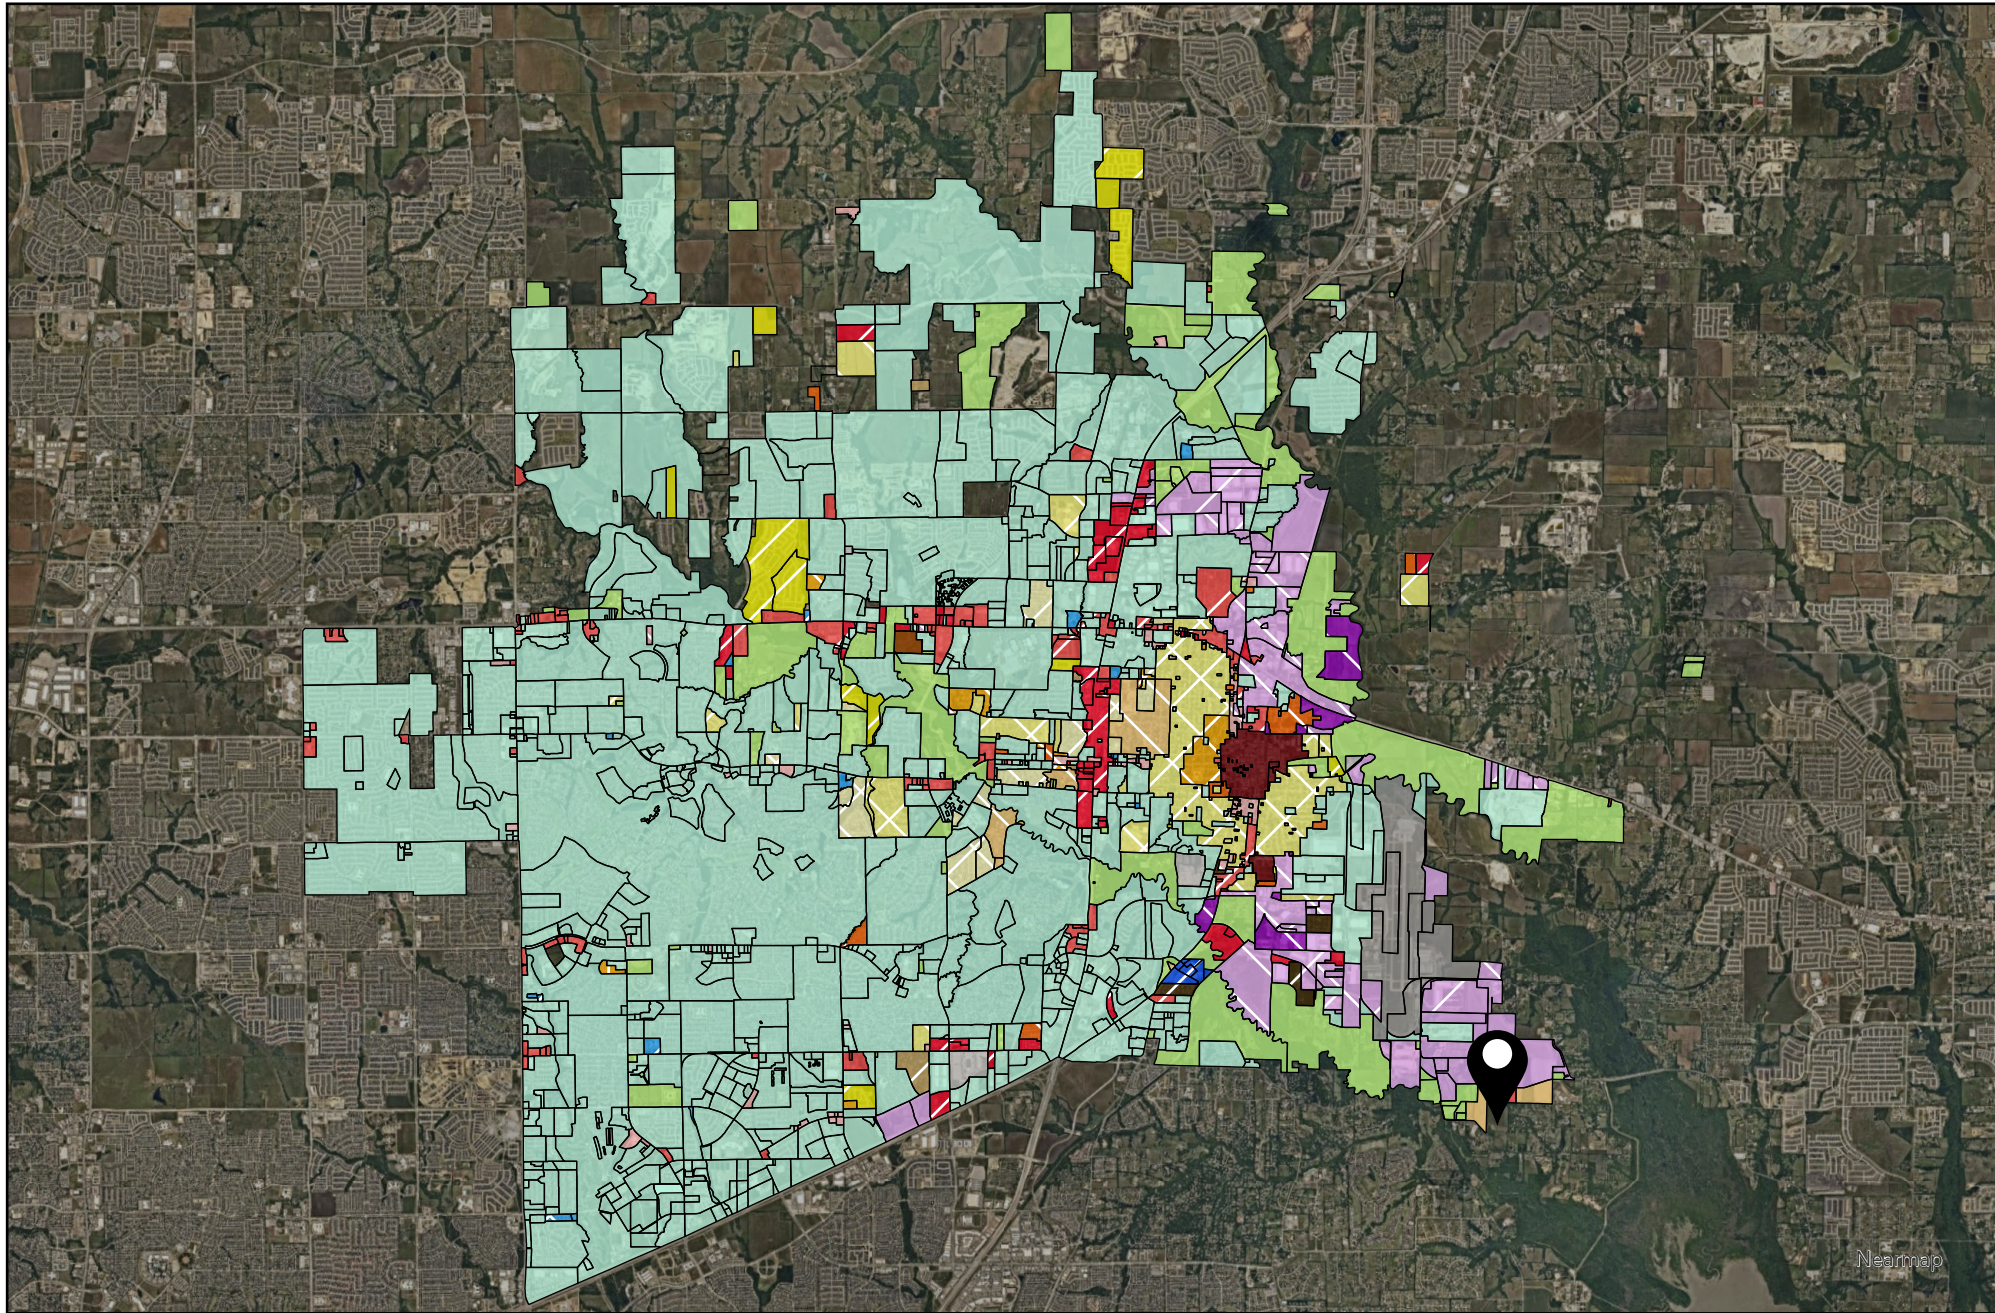

Stillwater R12 Zoning

26-0058Z

DISCLAIMER: This map and information contained in it were developed exclusively for use by the City of McKinney. Any use or reliance on this map by anyone else is at that party's risk and without liability to the City of McKinney, its officials or employees for any discrepancies, errors, or variances which may exist.

Nearmap

- Placetype
- Aviation
 - Commercial Center
 - Employment Mix
 - Entertainment Center
 - Estate Residential
 - Historic Town Center - Downtown
 - Historic Town Center - Mix
 - Historic Town Center - Residential
 - Manufacturing & Warehousing
 - Mixed Use Center
 - Neighborhood Commercial
 - Professional Center
 - Professional Center
 - Rural Residential
 - Suburban Living
 - Transit-Ready Development
 - Urban Living
 - Floodplain / Amenity Zone
 - Floodplain / Amenity Zone
 - Park
 - Employment Mix / Commercial Center
 - Entertainment Center / Mixed Use Center
 - Manufacturing & Warehousing / Employment Mix
 - Suburban Living / Employment Mix
 - Suburban Living / Estate Residential
 - Professional Center / Commercial Center
 - Professional Center / Employment Mix
 - Professional Center / Commercial Center
 - Professional Center / Employment Mix
 - Manufacturing & Warehousing

DISCLAIMER: This map and information contained in it were developed exclusively for use by the City of McKinney. Any use or reliance on this map by anyone else is at that party's risk and without liability to the City of McKinney, its officials or employees for any discrepancies, errors, or variances which may exist.

Nearmap