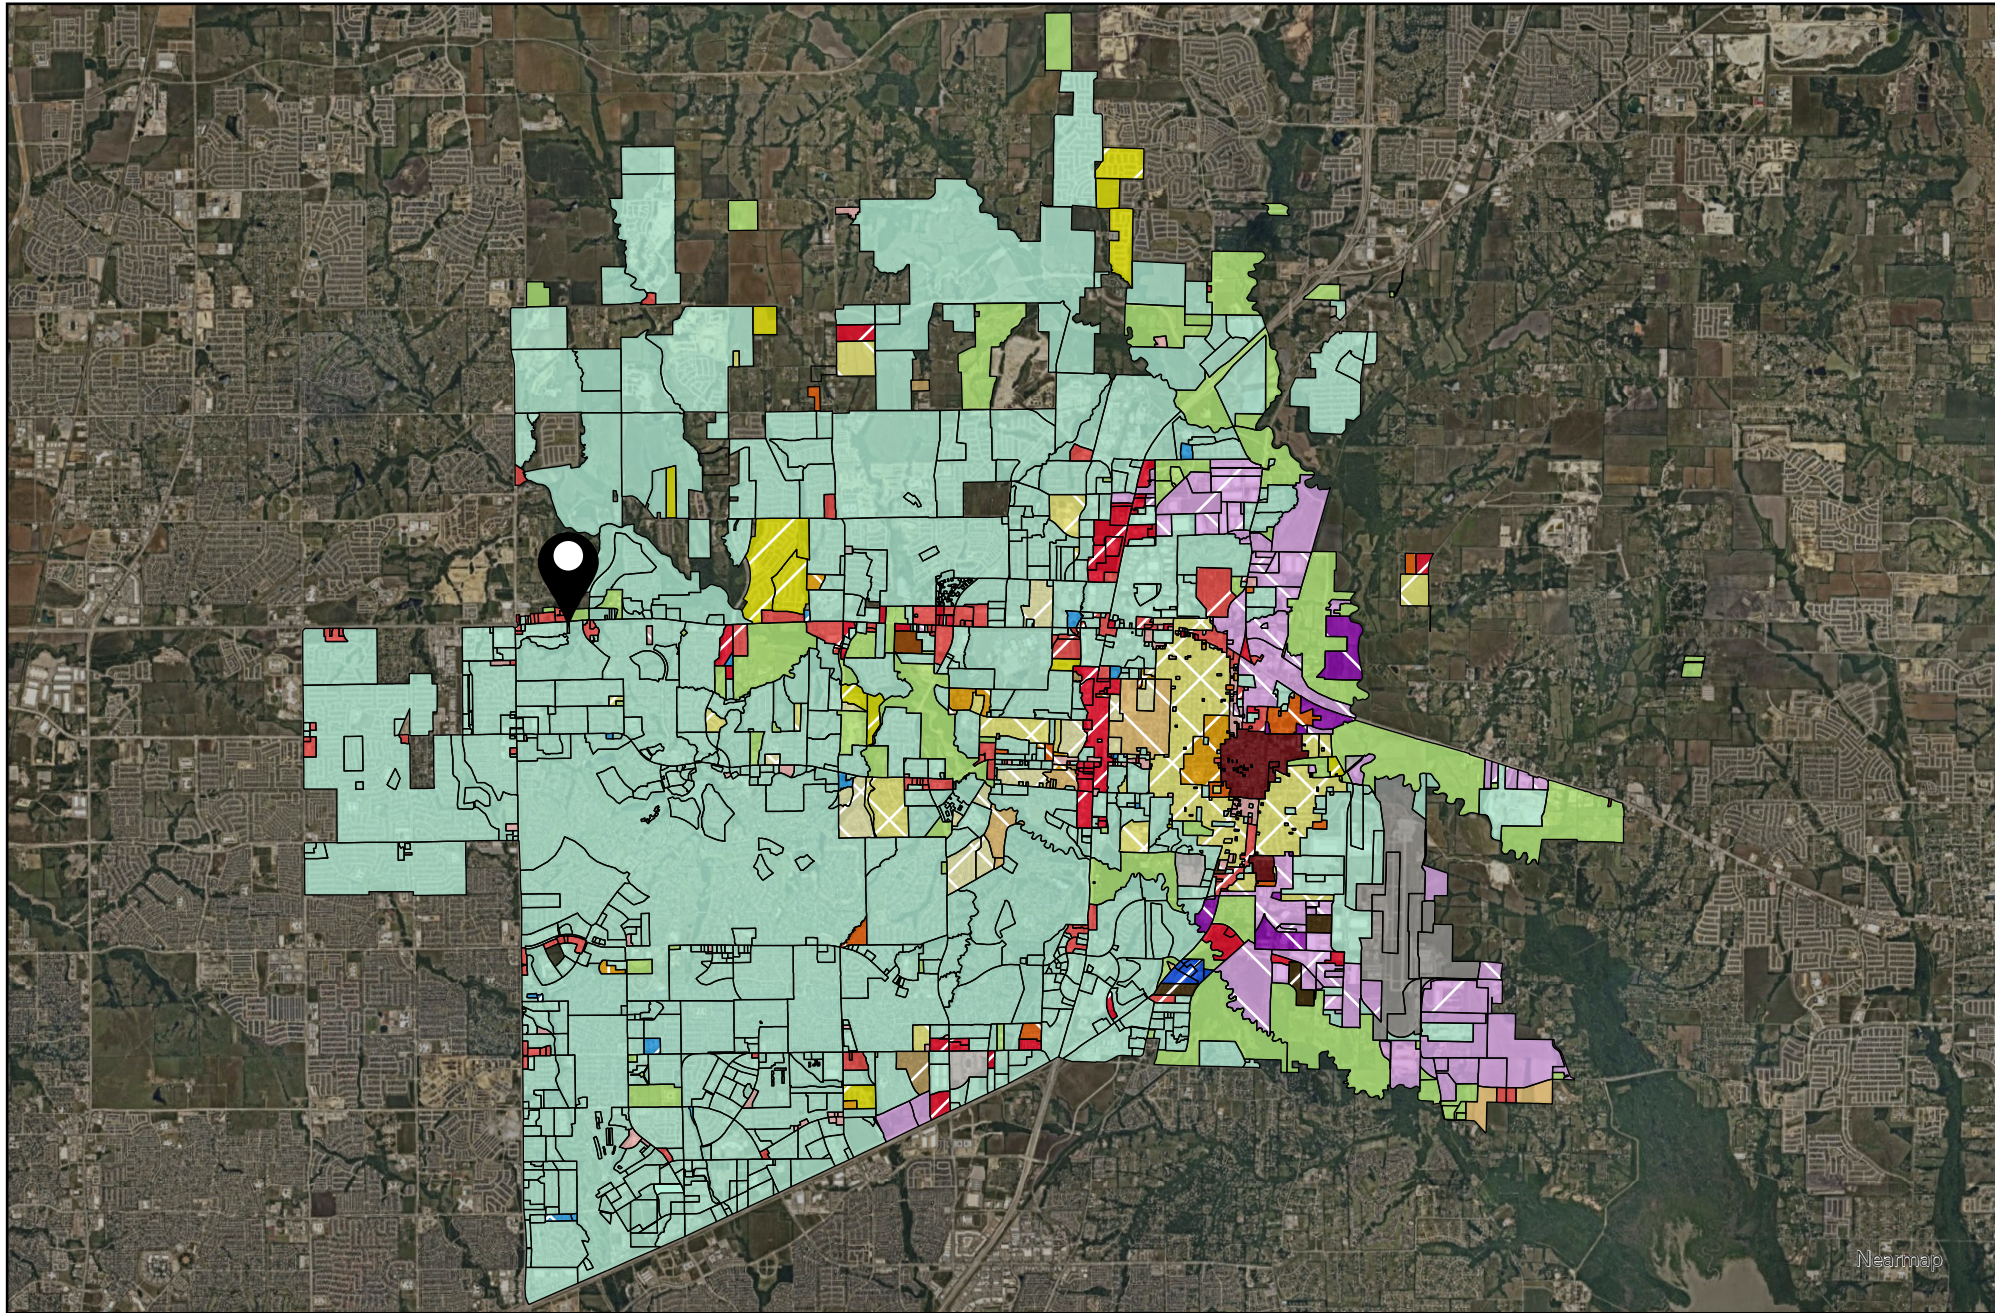

DISCLAIMER: This map and information contained in it were developed exclusively for use by the City of McKinney. Any use or reliance on this map by anyone else is at that party's risk and without liability to the City of McKinney, its officials or employees for any discrepancies, errors, or variances which may exist.