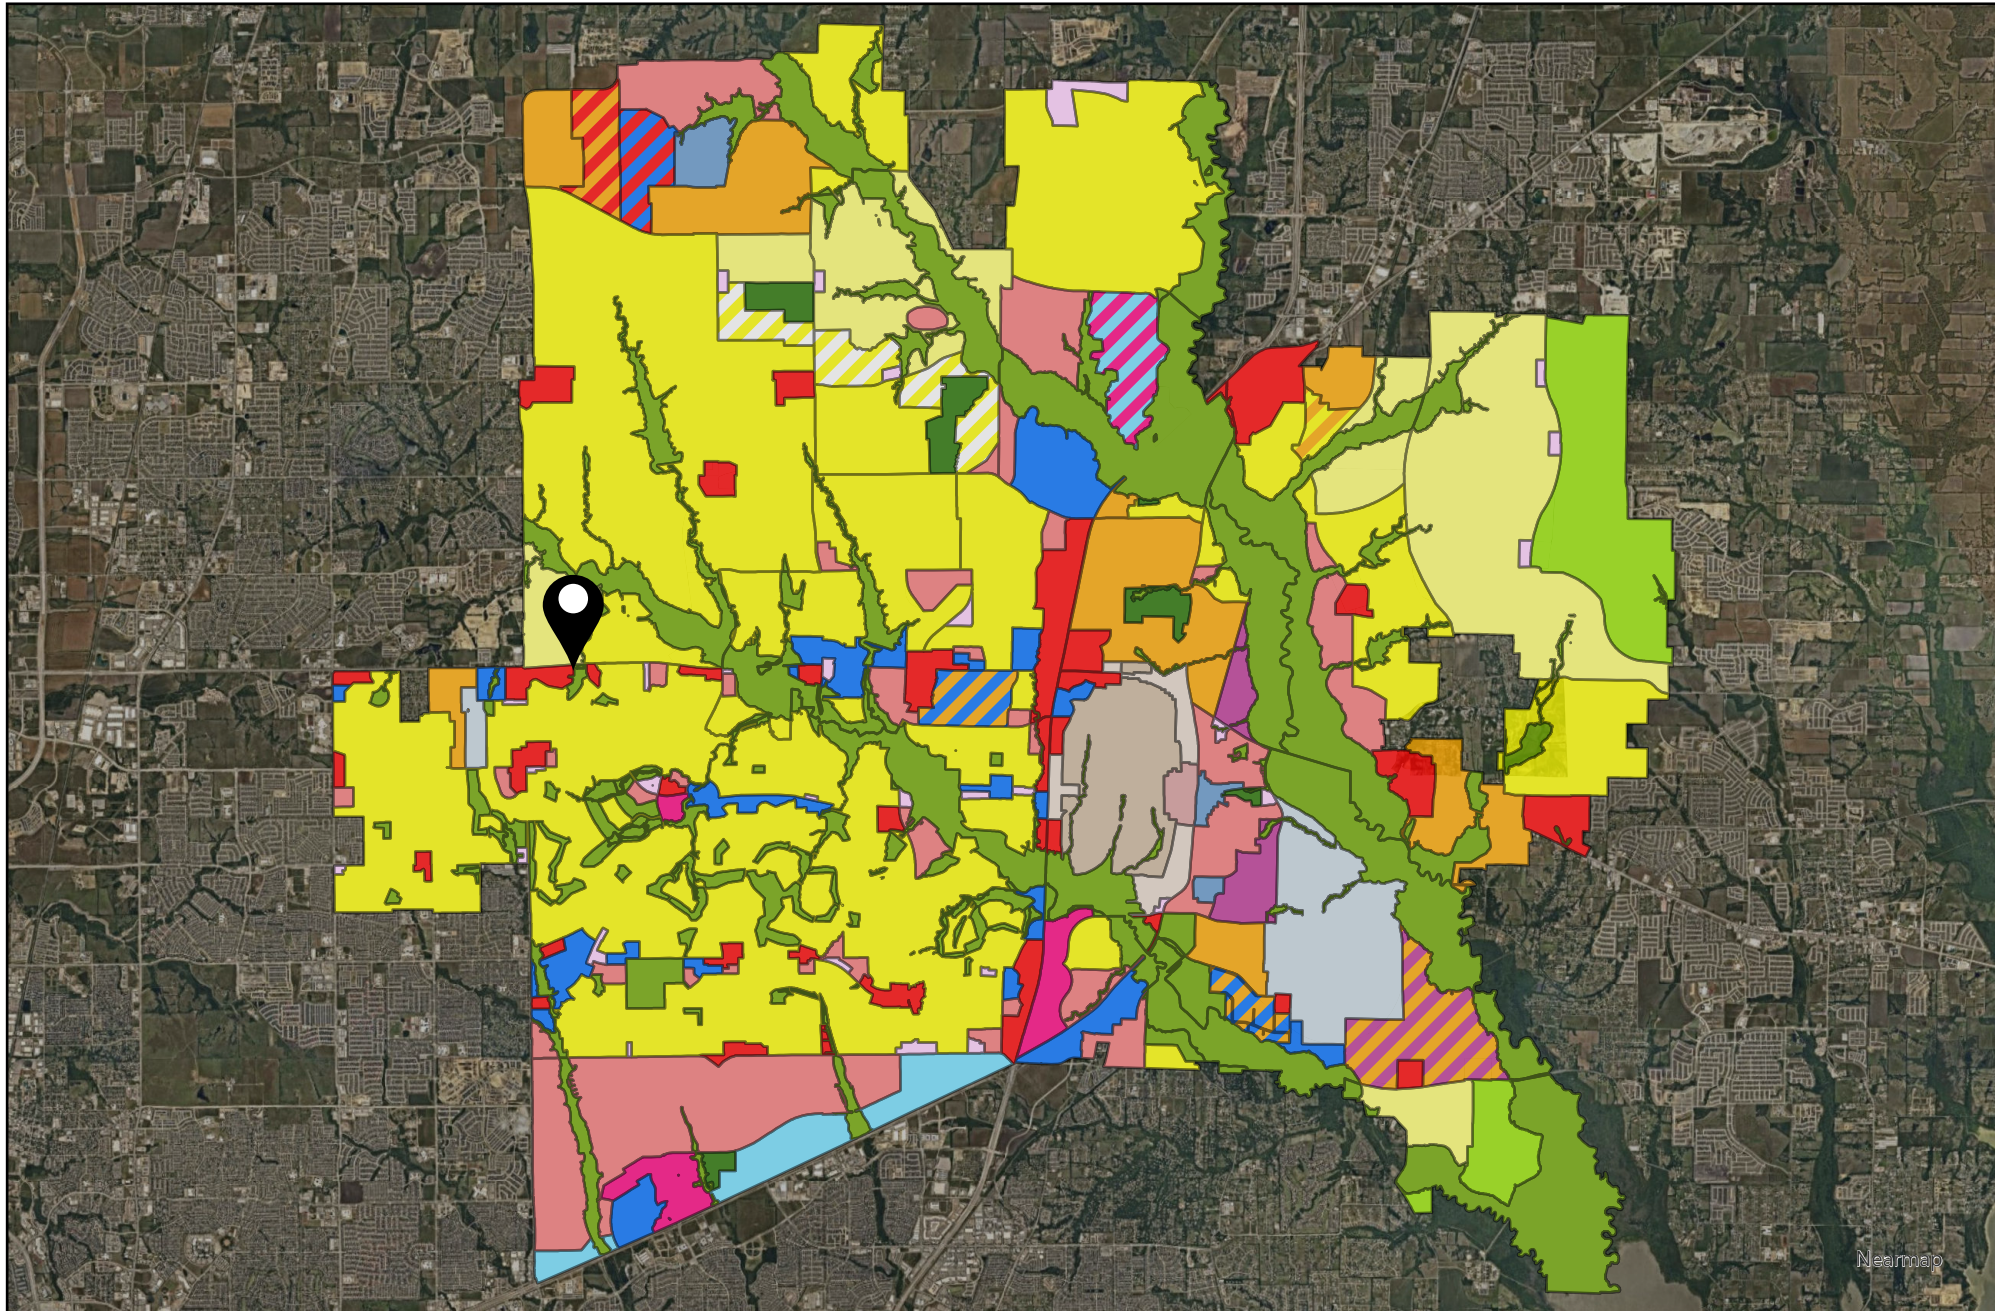

Vicinity Map

 ZONE2026-0030

DISCLAIMER: This map and information contained in it were developed exclusively for use by the City of McKinney. Any use or reliance on this map by anyone else is at that party's risk and without liability to the City of McKinney, its officials or employees for any discrepancies, errors, or variances which may exist.

- Placetype
- Aviation
 - Commercial Center
 - Employment Mix
 - Entertainment Center
 - Estate Residential
 - Historic Town Center - Downtown
 - Historic Town Center - Mix
 - Historic Town Center - Residential
 - Manufacturing & Warehousing
 - Mixed Use Center
 - Neighborhood Commercial
 - Professional Center
 - Professional Center
 - Rural Residential
 - Suburban Living
 - Transit-Ready Development
 - Urban Living
 - Floodplain / Amenity Zone
 - Floodplain / Amenity Zone
 - Park
 - Employment Mix / Commercial Center
 - Entertainment Center / Mixed Use Center
 - Manufacturing & Warehousing / Employment Mix
 - Suburban Living / Employment Mix
 - Suburban Living / Estate Residential
 - Professional Center / Commercial Center
 - Professional Center / Employment Mix
 - Professional Center / Commercial Center
 - Professional Center / Employment Mix
 - Manufacturing & Warehousing