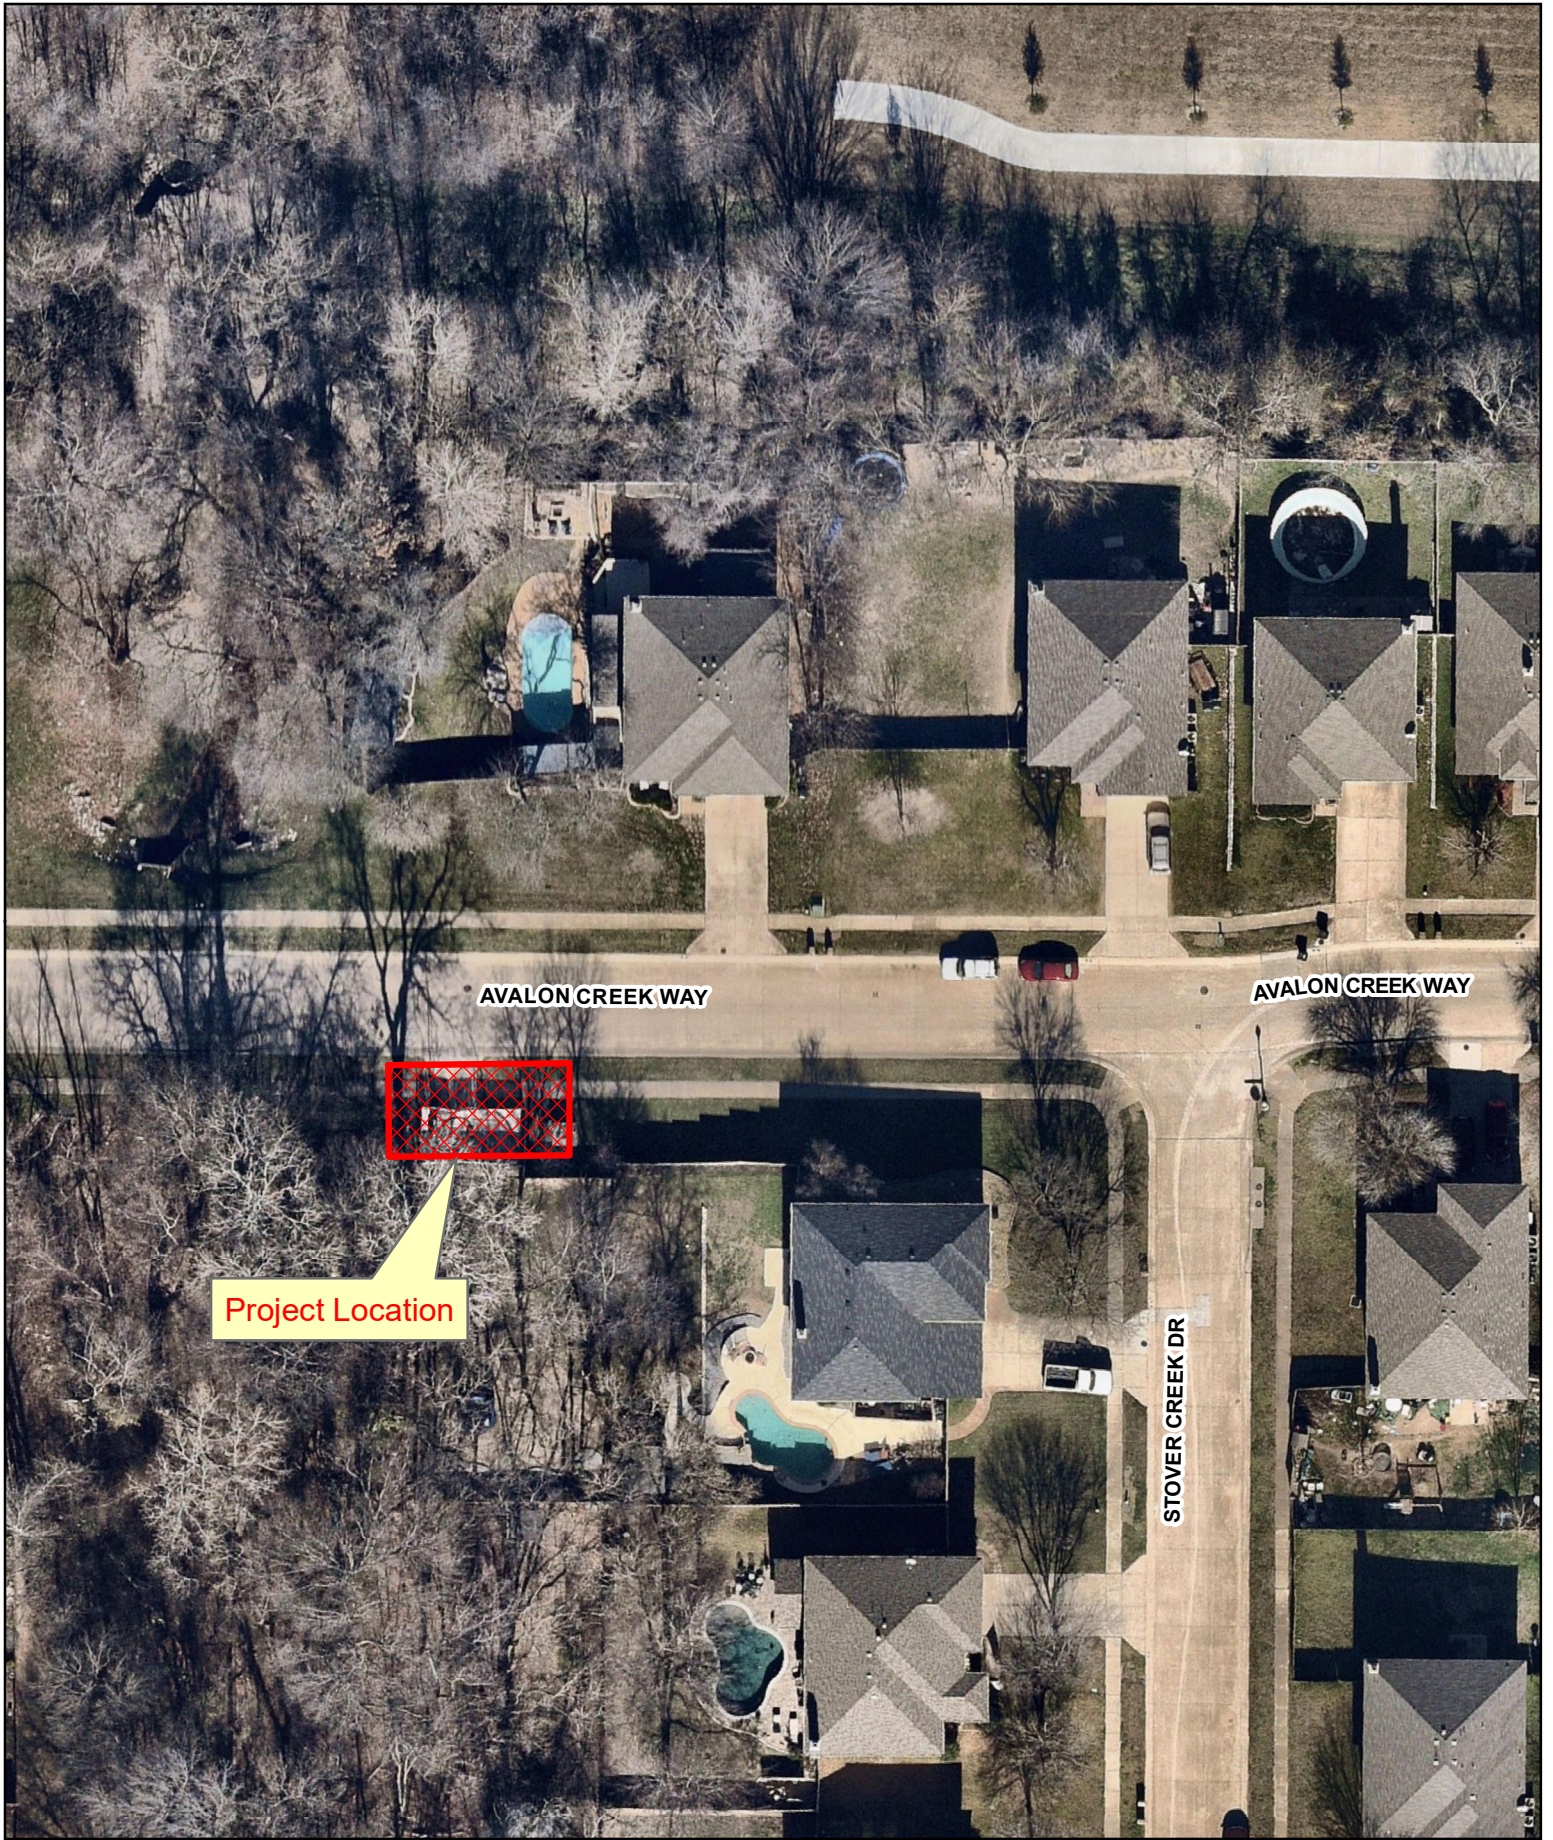

Project Location

Location Map

WW2434
2405 Avalon Creek Way

Source: City of McKinney GIS
Date: 5/22/2024

DISCLAIMER: This map and information contained in it were developed exclusively for use by the City of McKinney. Any use or reliance on this map by anyone else is at that party's risk and without liability to the City of McKinney, its officials or employees for any discrepancies, errors, or variances which may exist.